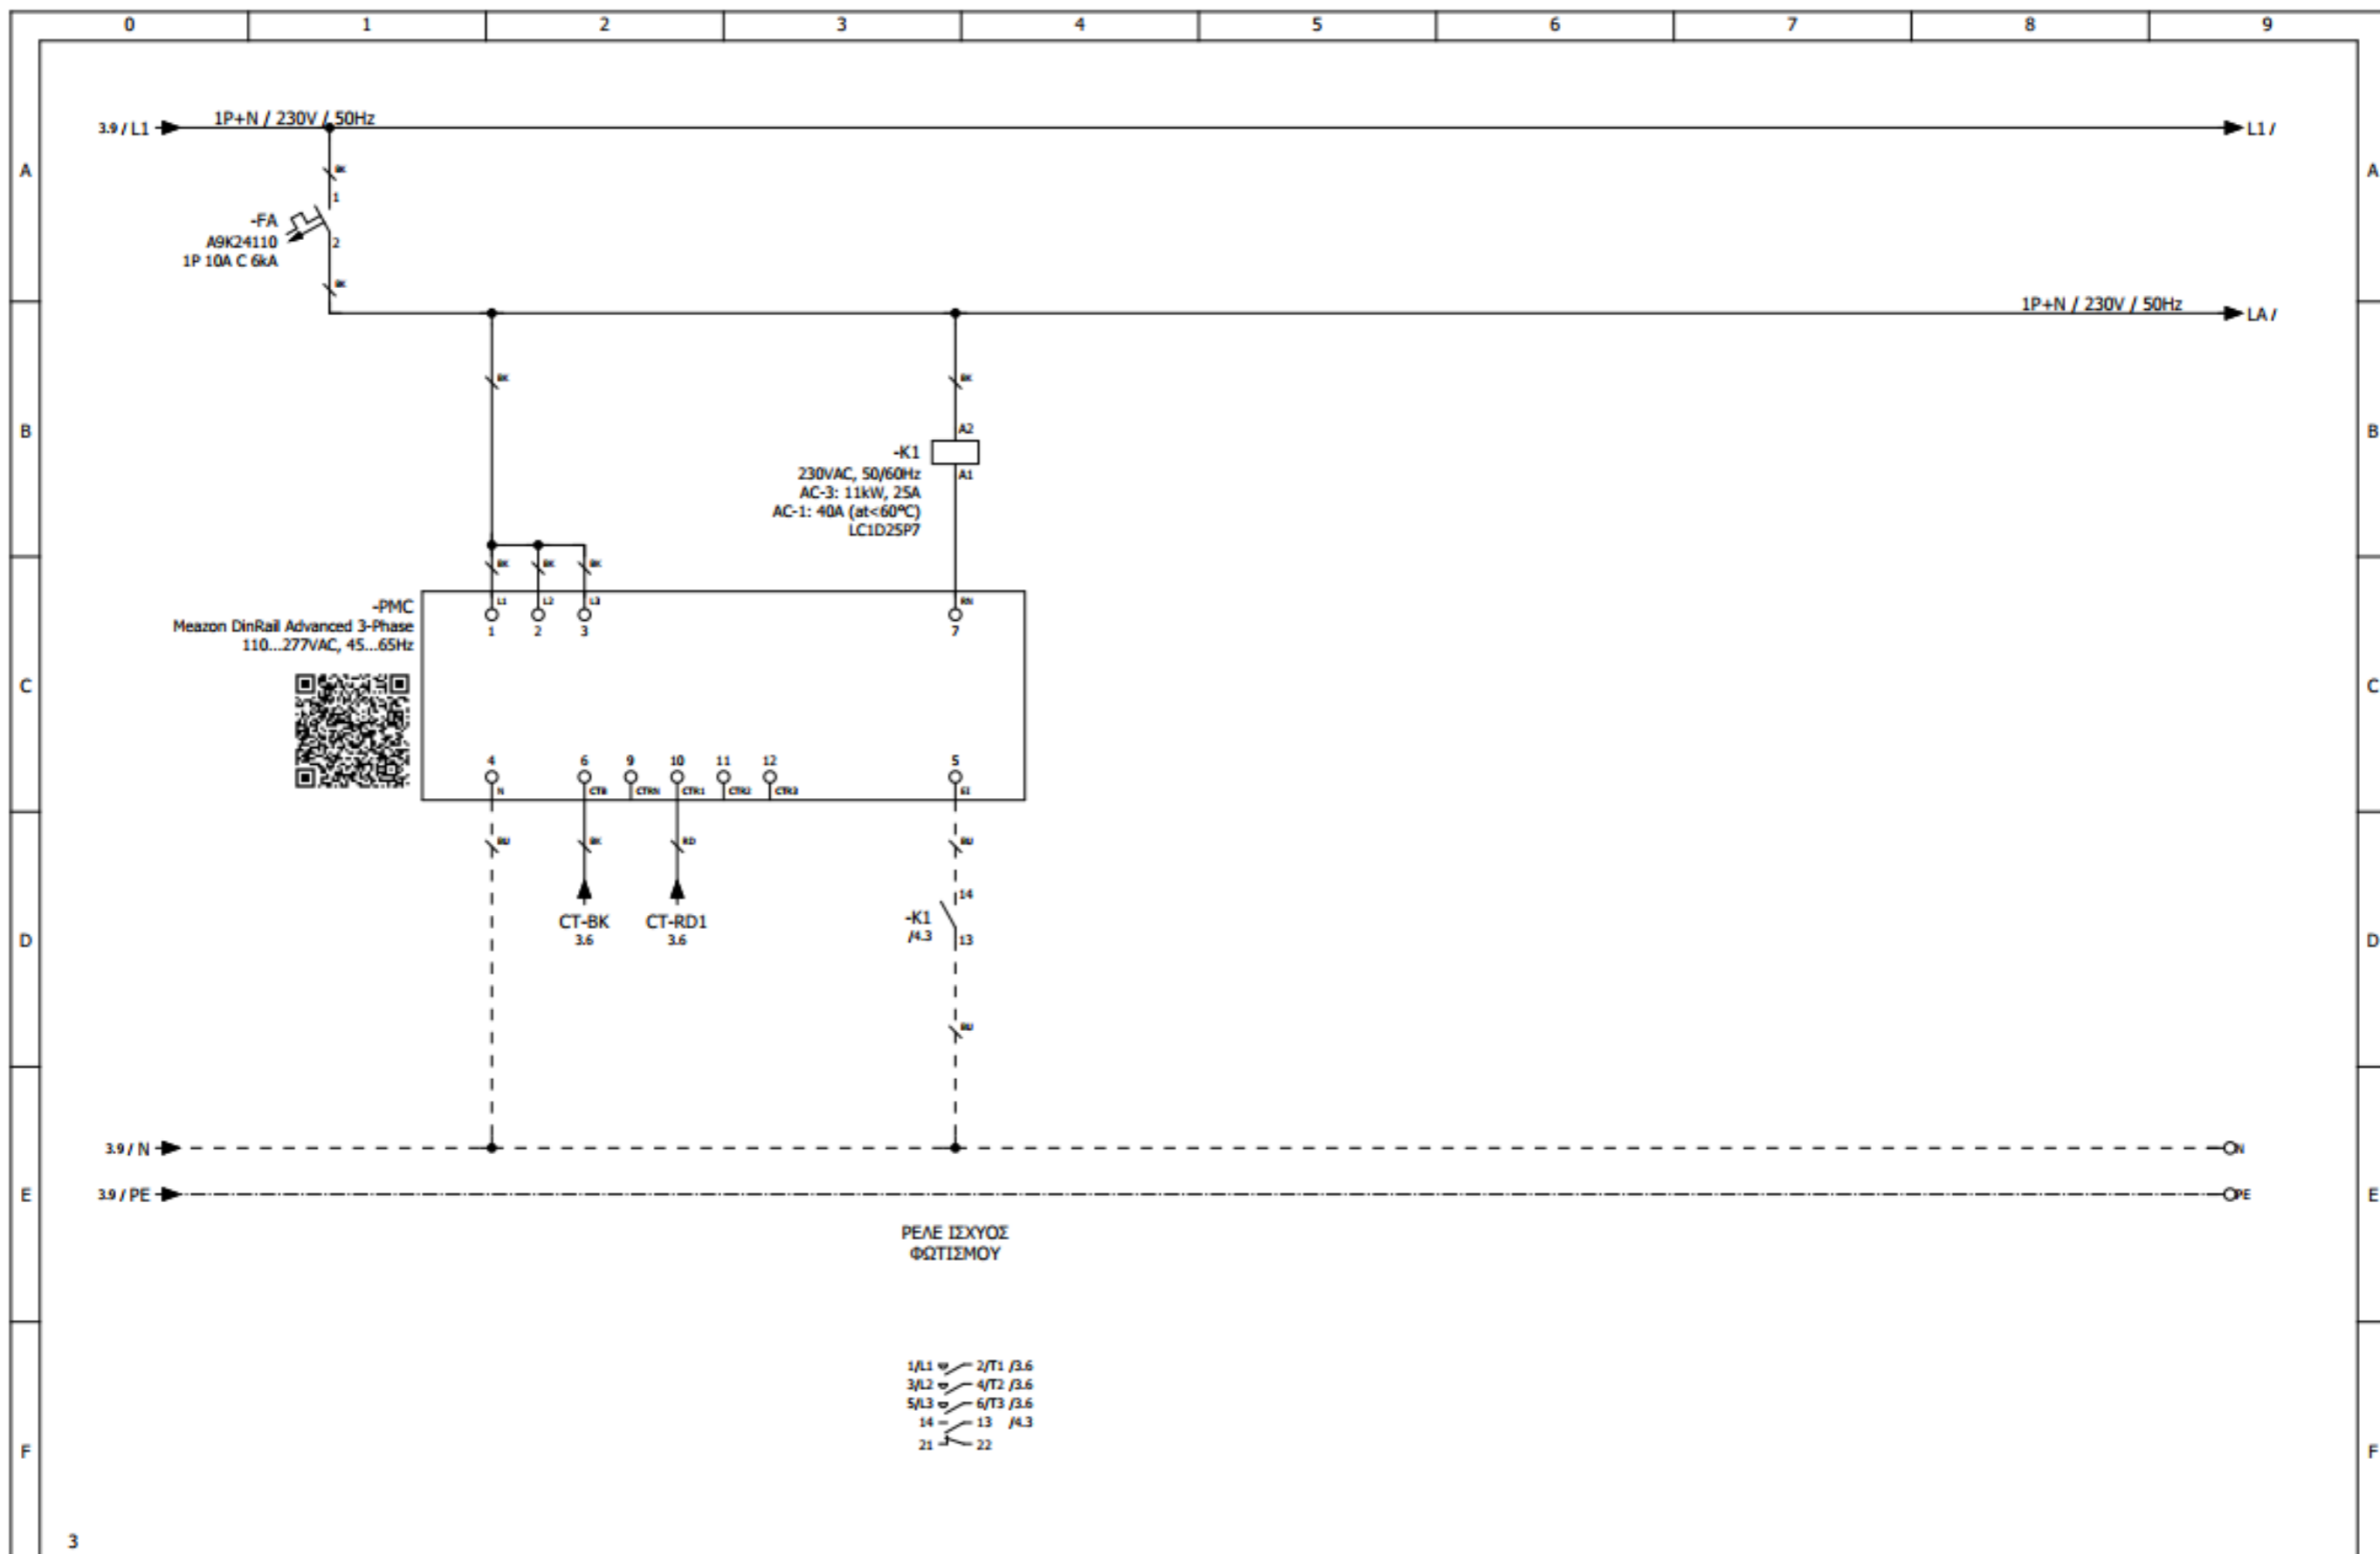

ΑΡΙΘΜΟΣ Φ.Ο.Π	1176
ΑΡΙΘΜΟΣ ΦΩΤΙΣΤΙΚΩΝ	
ΑΡΙΘΜΟΣ ΠΑΡΟΧΗΣ	M4126762
ΣΕΙΡΙΑΚΟΣ ΑΡΙΘΜΟΣ	102.408.001043`
ΤΟΠΟΘΕΣΙΑ	<u>Χάρτης</u>

		Designed		Customer: BI AUTOMATIONS Project:	Page description: ΕΙΣΟΔΟΣ - ΕΞΟΔΟΣ ΠΑΡΟΧΗΣ	Panel:		Function: *	
		Checked				Panel serial number: ---		Location: +	
		Approved				Doc No: ---		Structure: B	
Revision	Date	Description	Date	29/2/2024			Order No: ---	Page: 3	
							Contract No: ---	Sheet / Out of: 3 / 4	

3		Designed		Customer: BI AUTOMATIONS Project:	Page description: ΒΟΗΘΗΤΙΚΟ ΚΥΚΛΩΜΑ	Panel:	Function: =
		Checked				Panel serial number: ---	Location: +
		Approved				Doc No: ---	Structure: &
Revision	Date	Description	Date	29/2/2024		Order No: ---	Page: 4
						Contract No: ---	Sheet / Out of: 4 / 4