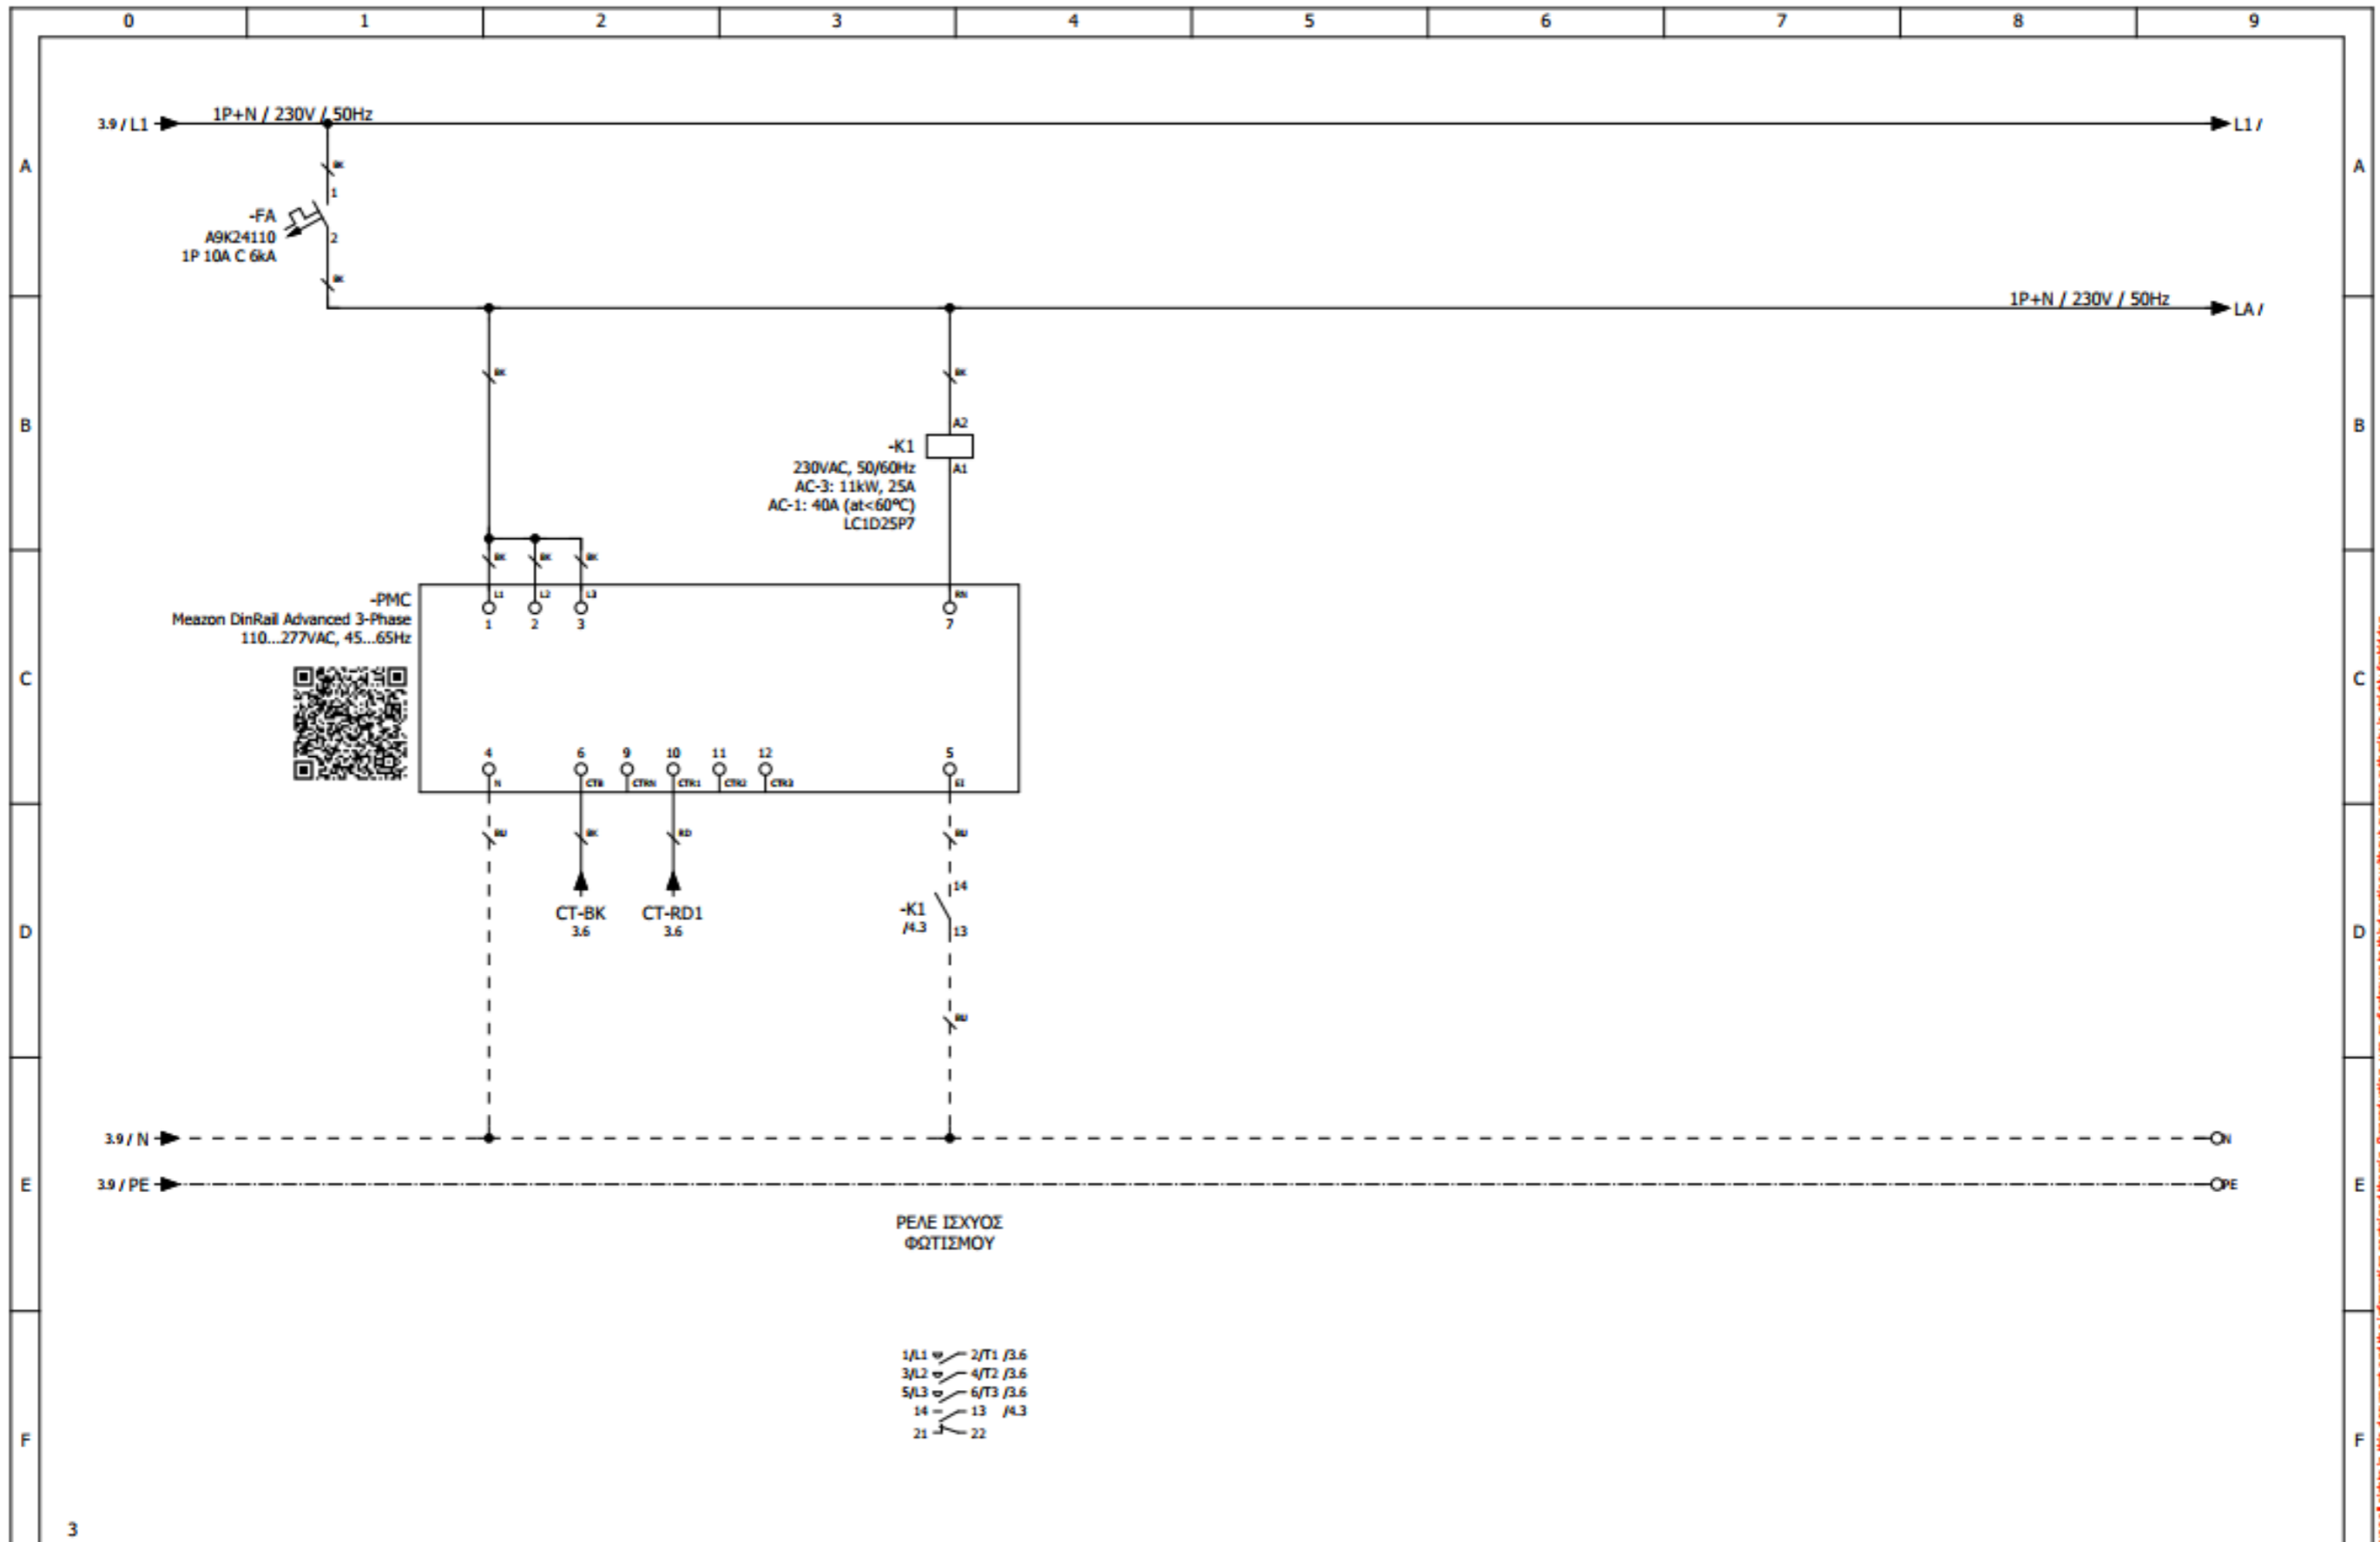

ΑΡΙΘΜΟΣ Φ.Ο.Π	1162
ΑΡΙΘΜΟΣ ΦΩΤΙΣΤΙΚΩΝ	
ΑΡΙΘΜΟΣ ΠΑΡΟΧΗΣ	
ΣΕΙΡΙΑΚΟΣ ΑΡΙΘΜΟΣ	102.408.001036
ΤΟΠΟΘΕΣΙΑ	<u>Χάρτης</u>

		Designed		Customer: BI AUTOMATIONS Project:	Page description: ΕΙΣΟΔΟΣ - ΕΞΟΔΟΣ ΠΑΡΟΧΗΣ	Panel:		Function: *	
		Checked				Panel serial number: ---		Location: +	
		Approved				Doc No: ---		Structure: 8.	
Revision	Date	Description	Date	29/2/2024		Order No: ---	Page: 3		
						Contract No: ---	Sheet / Out of: 3 / 4		

3		Designed		Customer: BI AUTOMATIONS	Page description: ΒΟΗΘΗΤΙΚΟ ΚΥΚΛΩΜΑ	Panel:	Function: =
		Checked				Panel serial number: ---	Location: +
		Approved				Doc No: ---	Structure: &
Revision	Date	Description	Date	29/2/2024	Project:	Order No: ---	Page: 4
						Contract No: ---	Sheet / Out of: 4 / 4