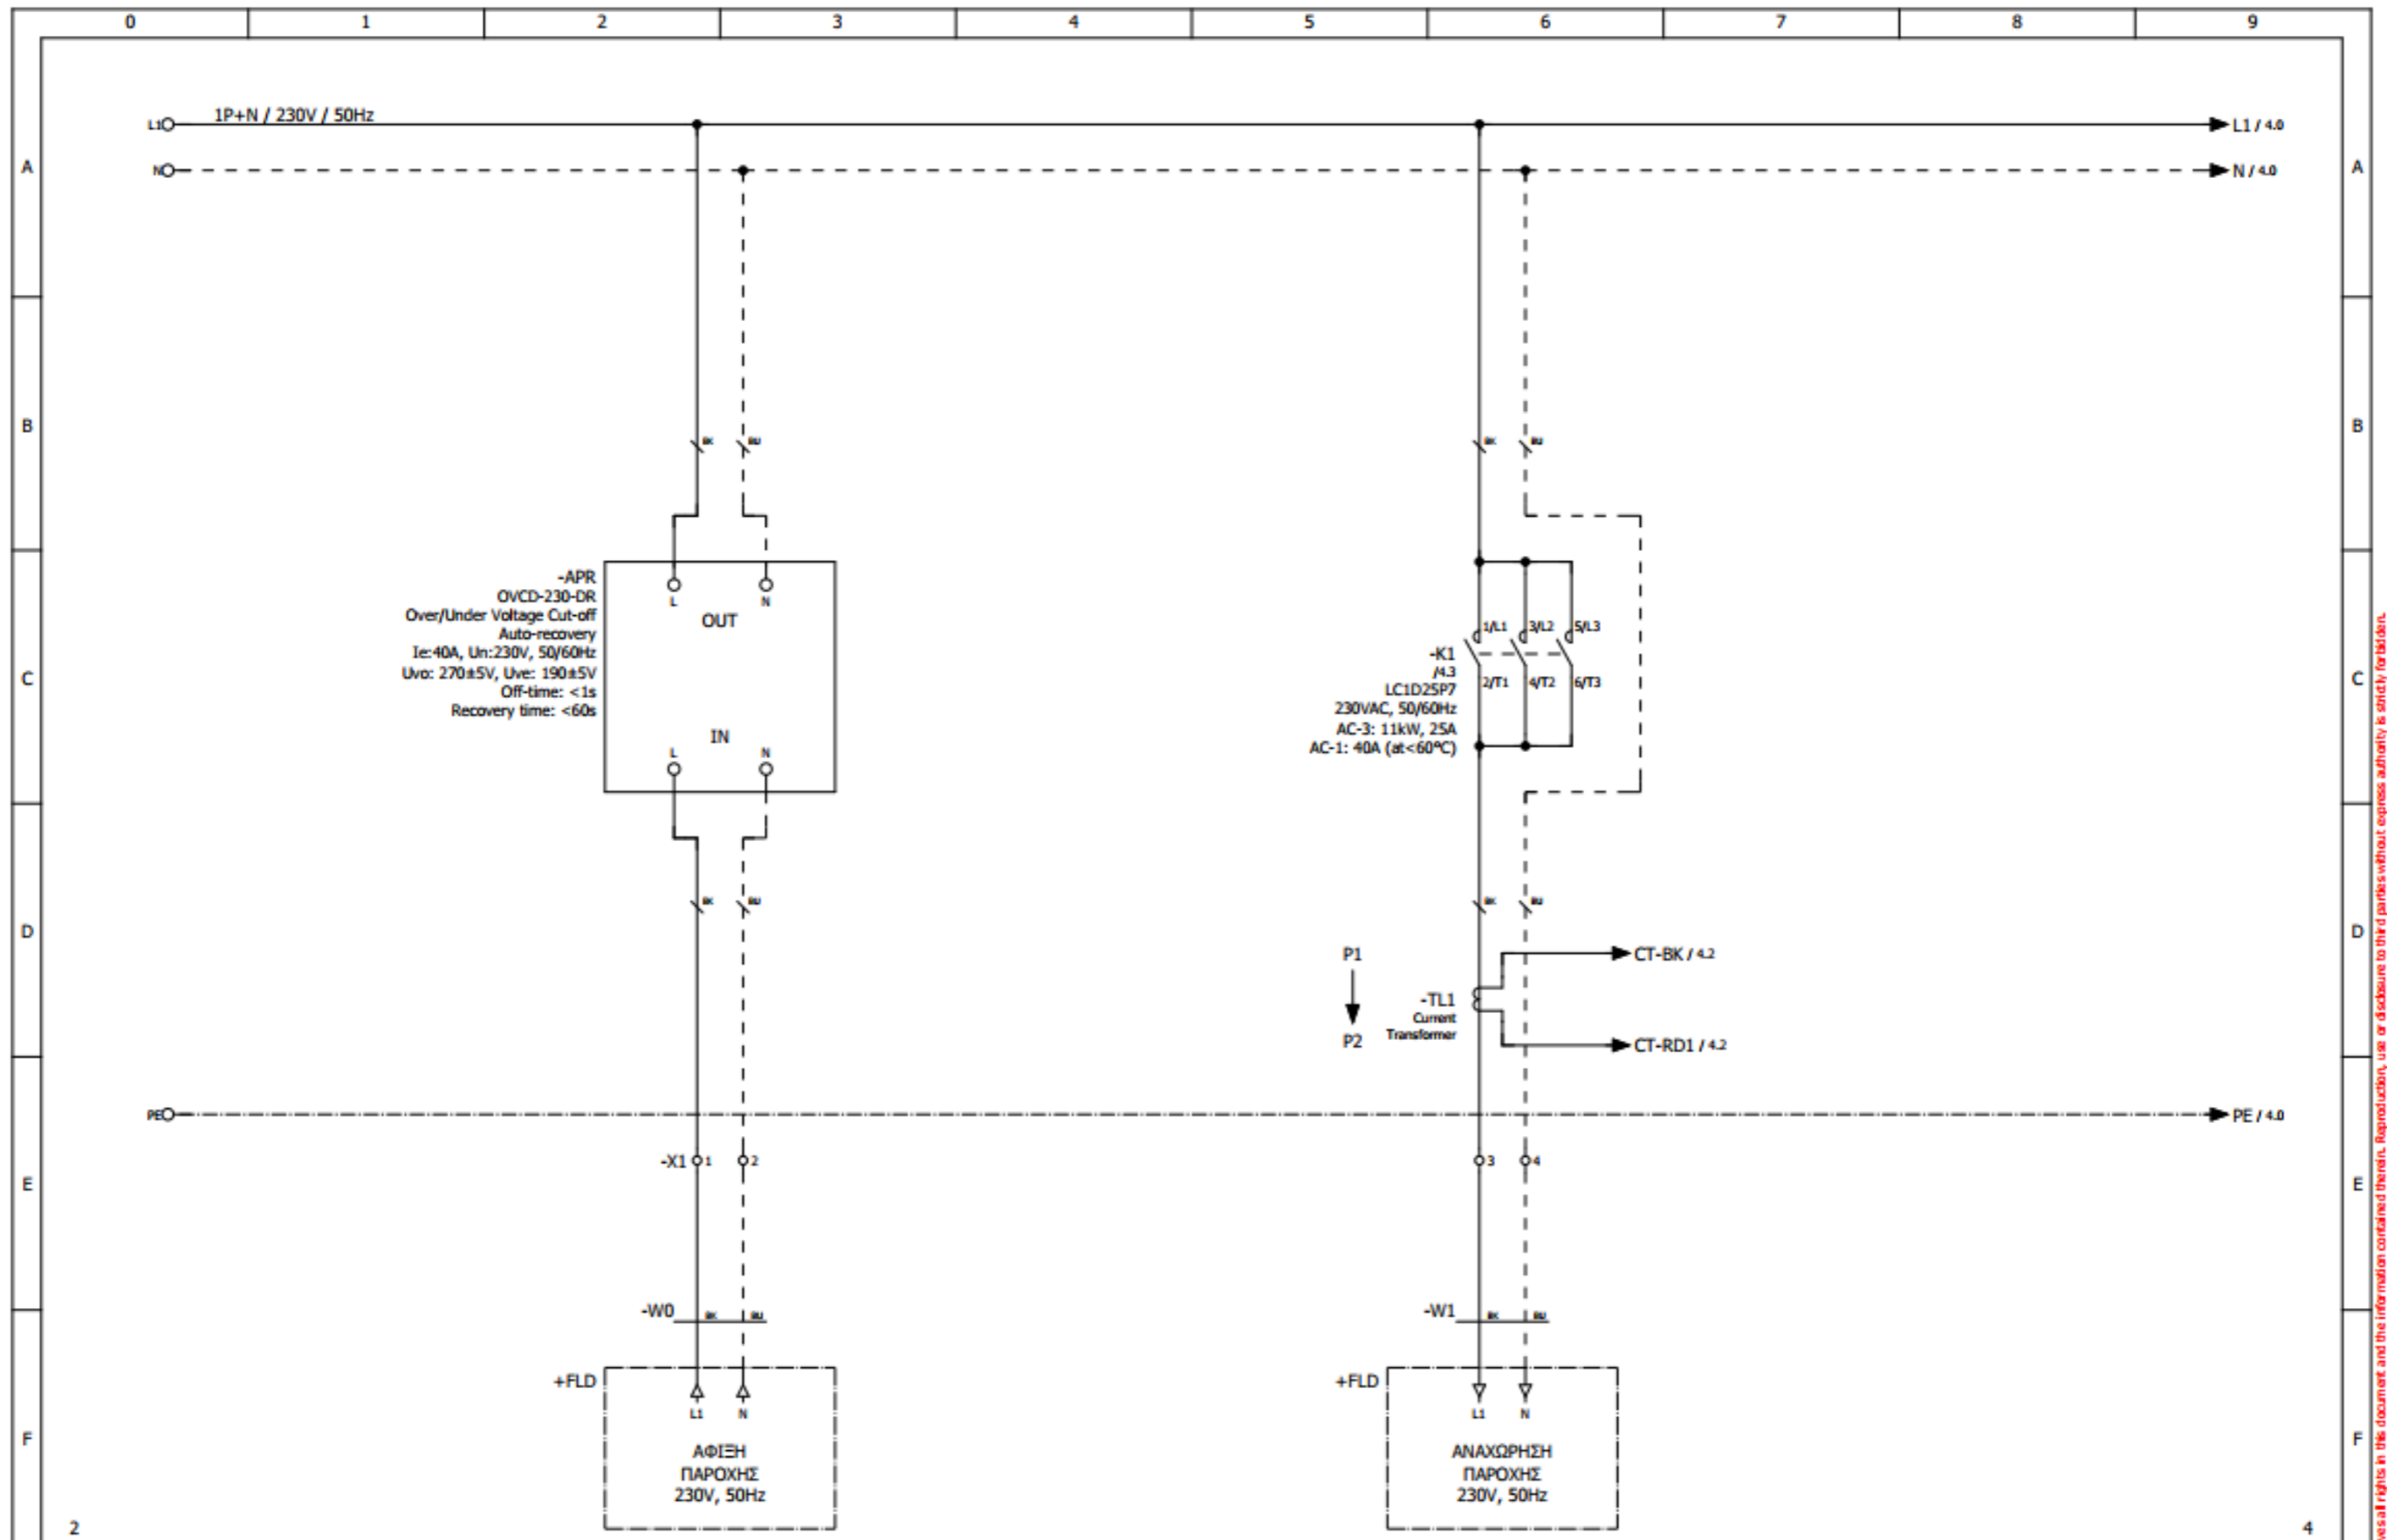

ΑΡΙΘΜΟΣ Φ.Ο.Π	1132
ΑΡΙΘΜΟΣ ΦΩΤΙΣΤΙΚΩΝ	
ΑΡΙΘΜΟΣ ΠΑΡΟΧΗΣ	
ΣΕΙΡΙΑΚΟΣ ΑΡΙΘΜΟΣ	102.408.001118
ΤΟΠΟΘΕΣΙΑ	<u>Χάρτης</u>

		Designed		Customer: BI AUTOMATIONS Project:	Page description: ΕΙΣΟΔΟΣ - ΕΞΟΔΟΣ ΠΑΡΟΧΗΣ	Panel:		Function: *	
		Checked				Panel serial number: ---		Location: +	
		Approved				Doc No: ---		Structure: B	
Revision	Date	Description	Date	29/2/2024		Order No: ---		Page: 3	
						Contract No: ---		Sheet / Out of: 3 / 4	

All rights reserved. Reproduction, use or disclosure to third parties without express authority is strictly forbidden.

3		Designed		Customer: BI AUTOMATIONS	Page description: ΒΟΗΘΗΤΙΚΟ ΚΥΚΛΩΜΑ	Panel:	Function: =
		Checked				Panel serial number: ---	Location: +
		Approved				Doc No: ---	Structure: &
Revision	Date	Description	Date	29/2/2024	Project:	Order No: ---	Page: 4
						Contract No: ---	Sheet / Out of: 4 / 4