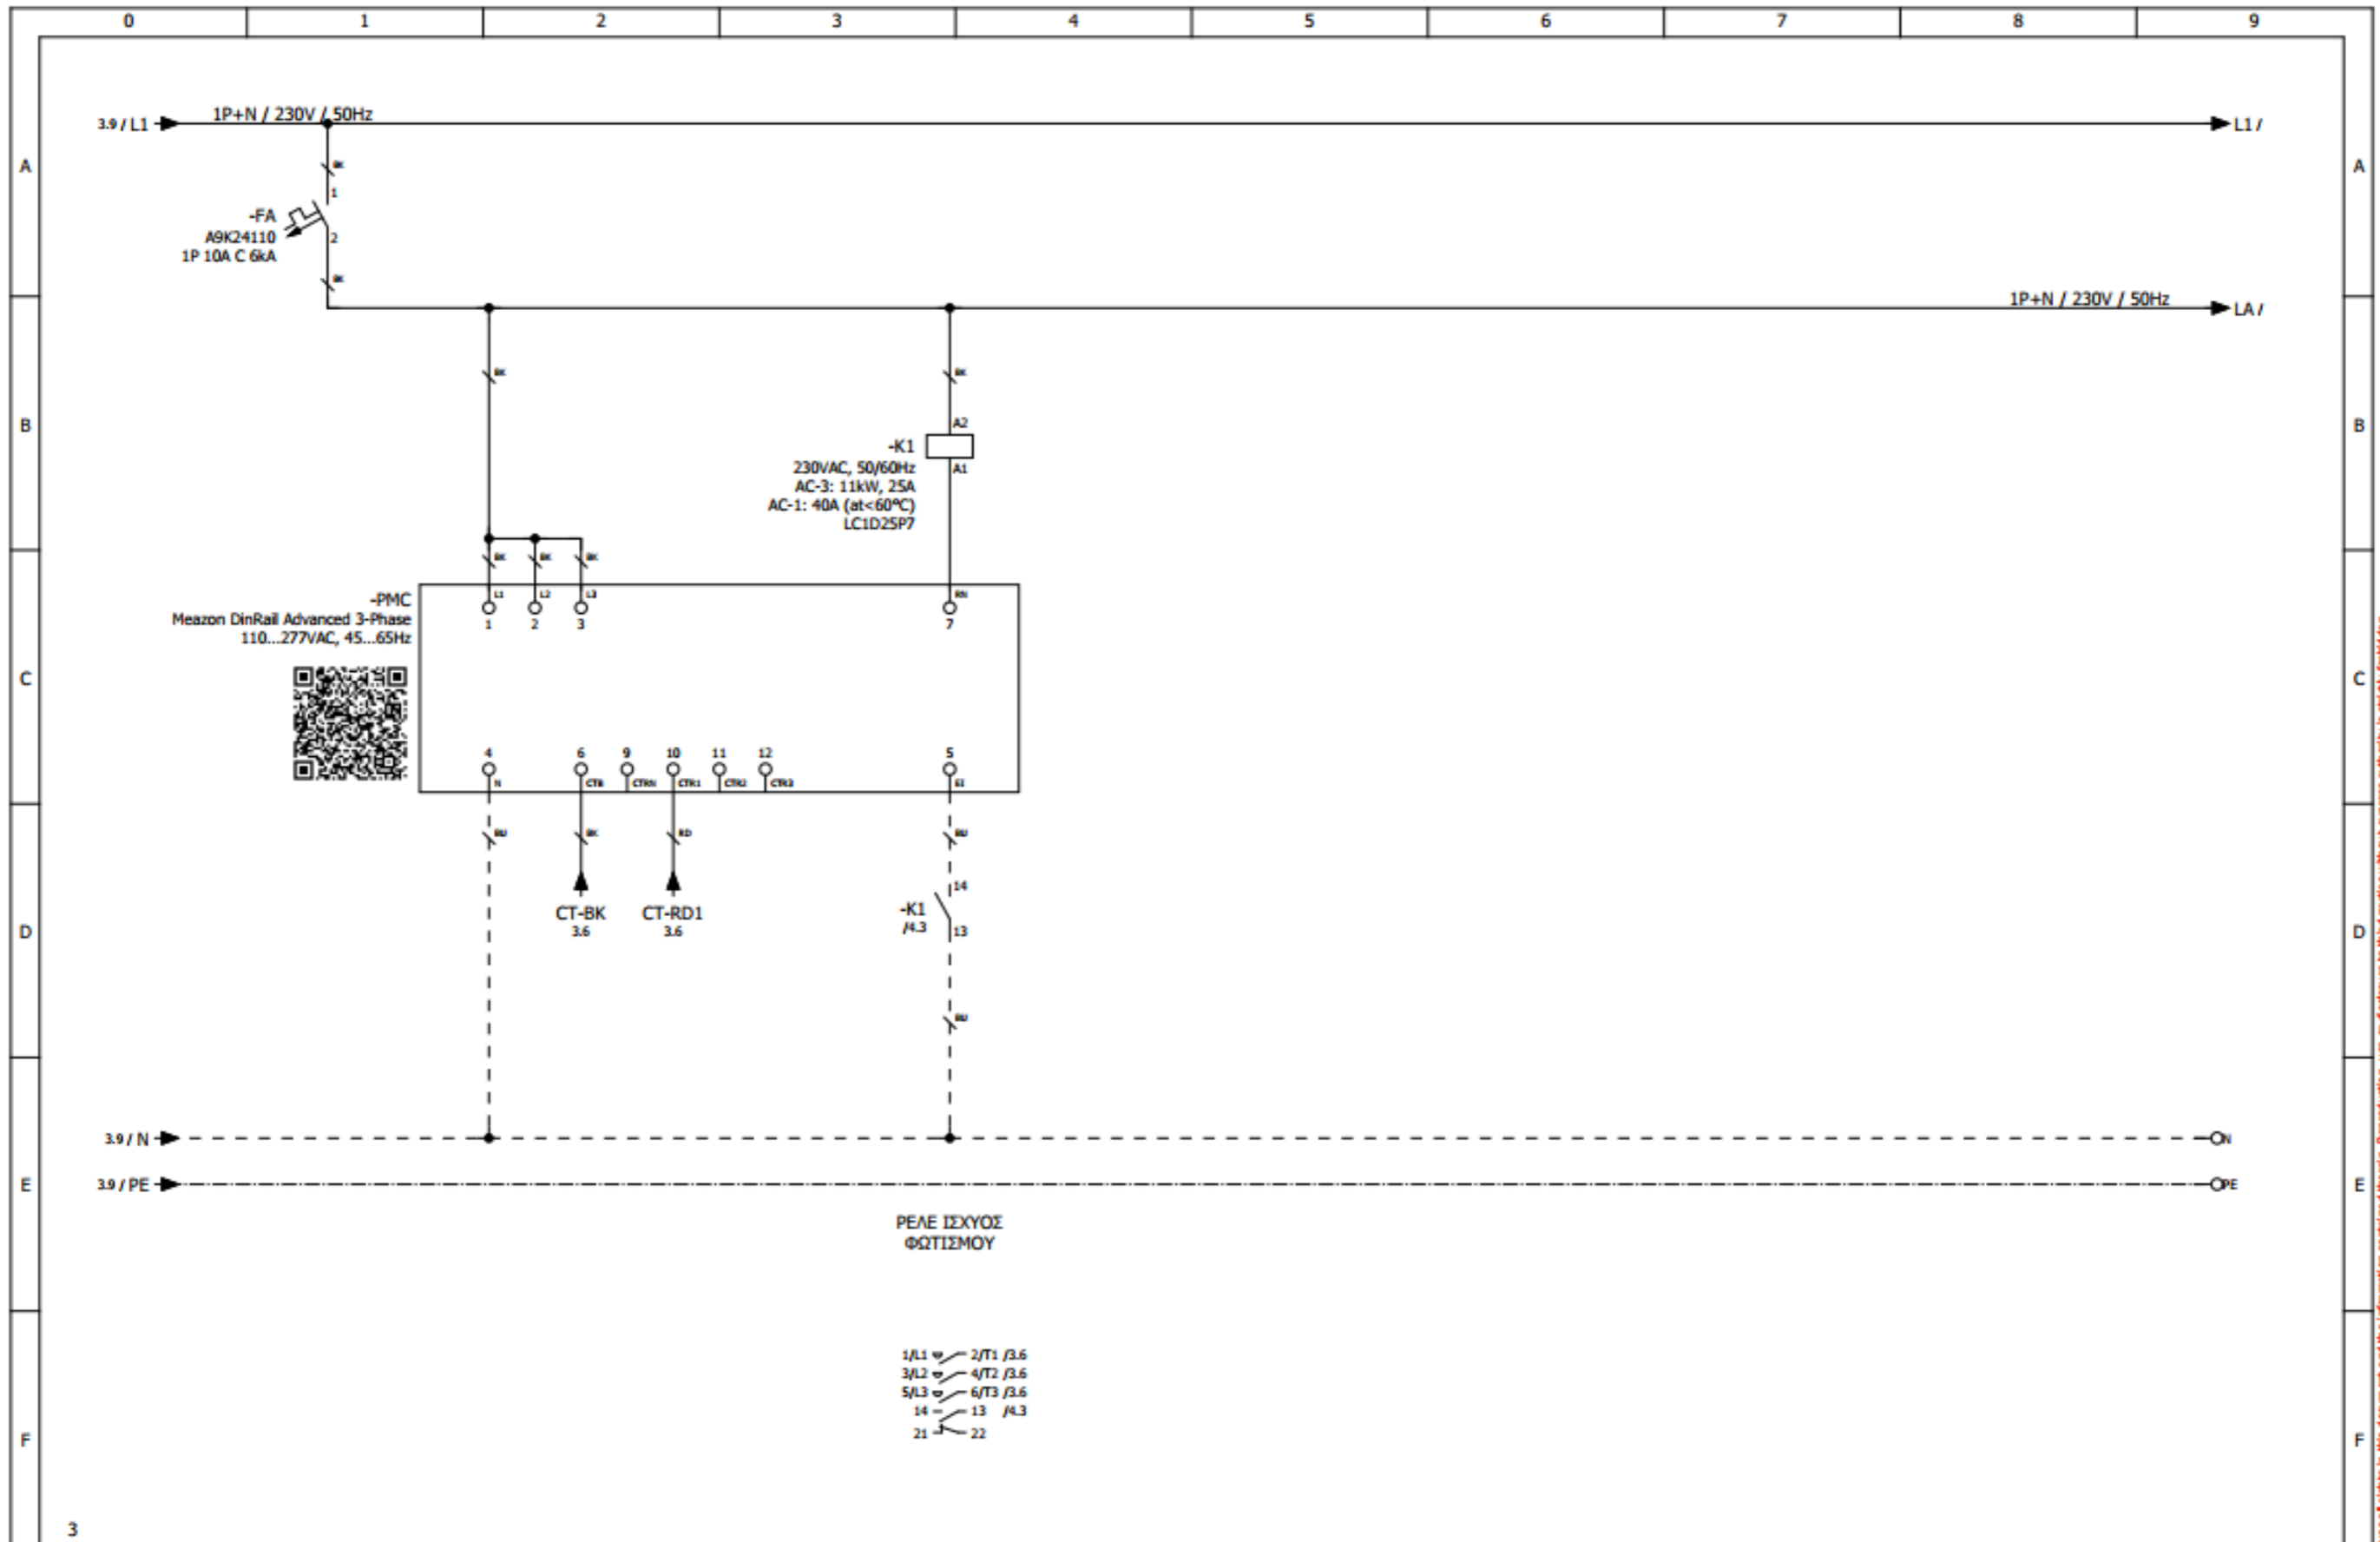

ΑΡΙΘΜΟΣ Φ.Ο.Π	1132
ΑΡΙΘΜΟΣ ΦΩΤΙΣΤΙΚΩΝ	
ΑΡΙΘΜΟΣ ΠΑΡΟΧΗΣ	
ΣΕΙΡΙΑΚΟΣ ΑΡΙΘΜΟΣ	102.408.001118
ΤΟΠΟΘΕΣΙΑ	<u>Χάρτης</u>

		Designed		Customer: BI AUTOMATIONS Project:	Page description: ΕΙΣΟΔΟΣ - ΕΞΟΔΟΣ ΠΑΡΟΧΗΣ	Panel:		Function: *	
		Checked				Panel serial number: ---		Location: +	
		Approved				Doc No: ---		Structure: B	
Revision	Date	Description	Date	29/2/2024		Order No: ---		Page: 3	
						Contract No: ---		Sheet / Out of: 3 / 4	

All rights reserved. Reproduction, use or disclosure to third parties without express authority is strictly forbidden.

3		Designed		Customer: BI AUTOMATIONS	Page description: ΒΟΗΘΗΤΙΚΟ ΚΥΚΛΩΜΑ	Panel:	Function: =
		Checked				Panel serial number: ---	Location: +
		Approved				Doc No: ---	Structure: &
Revision	Date	Description	Date	29/2/2024	Project:	Order No: ---	Page: 4
						Contract No: ---	Sheet / Out of: 4 / 4