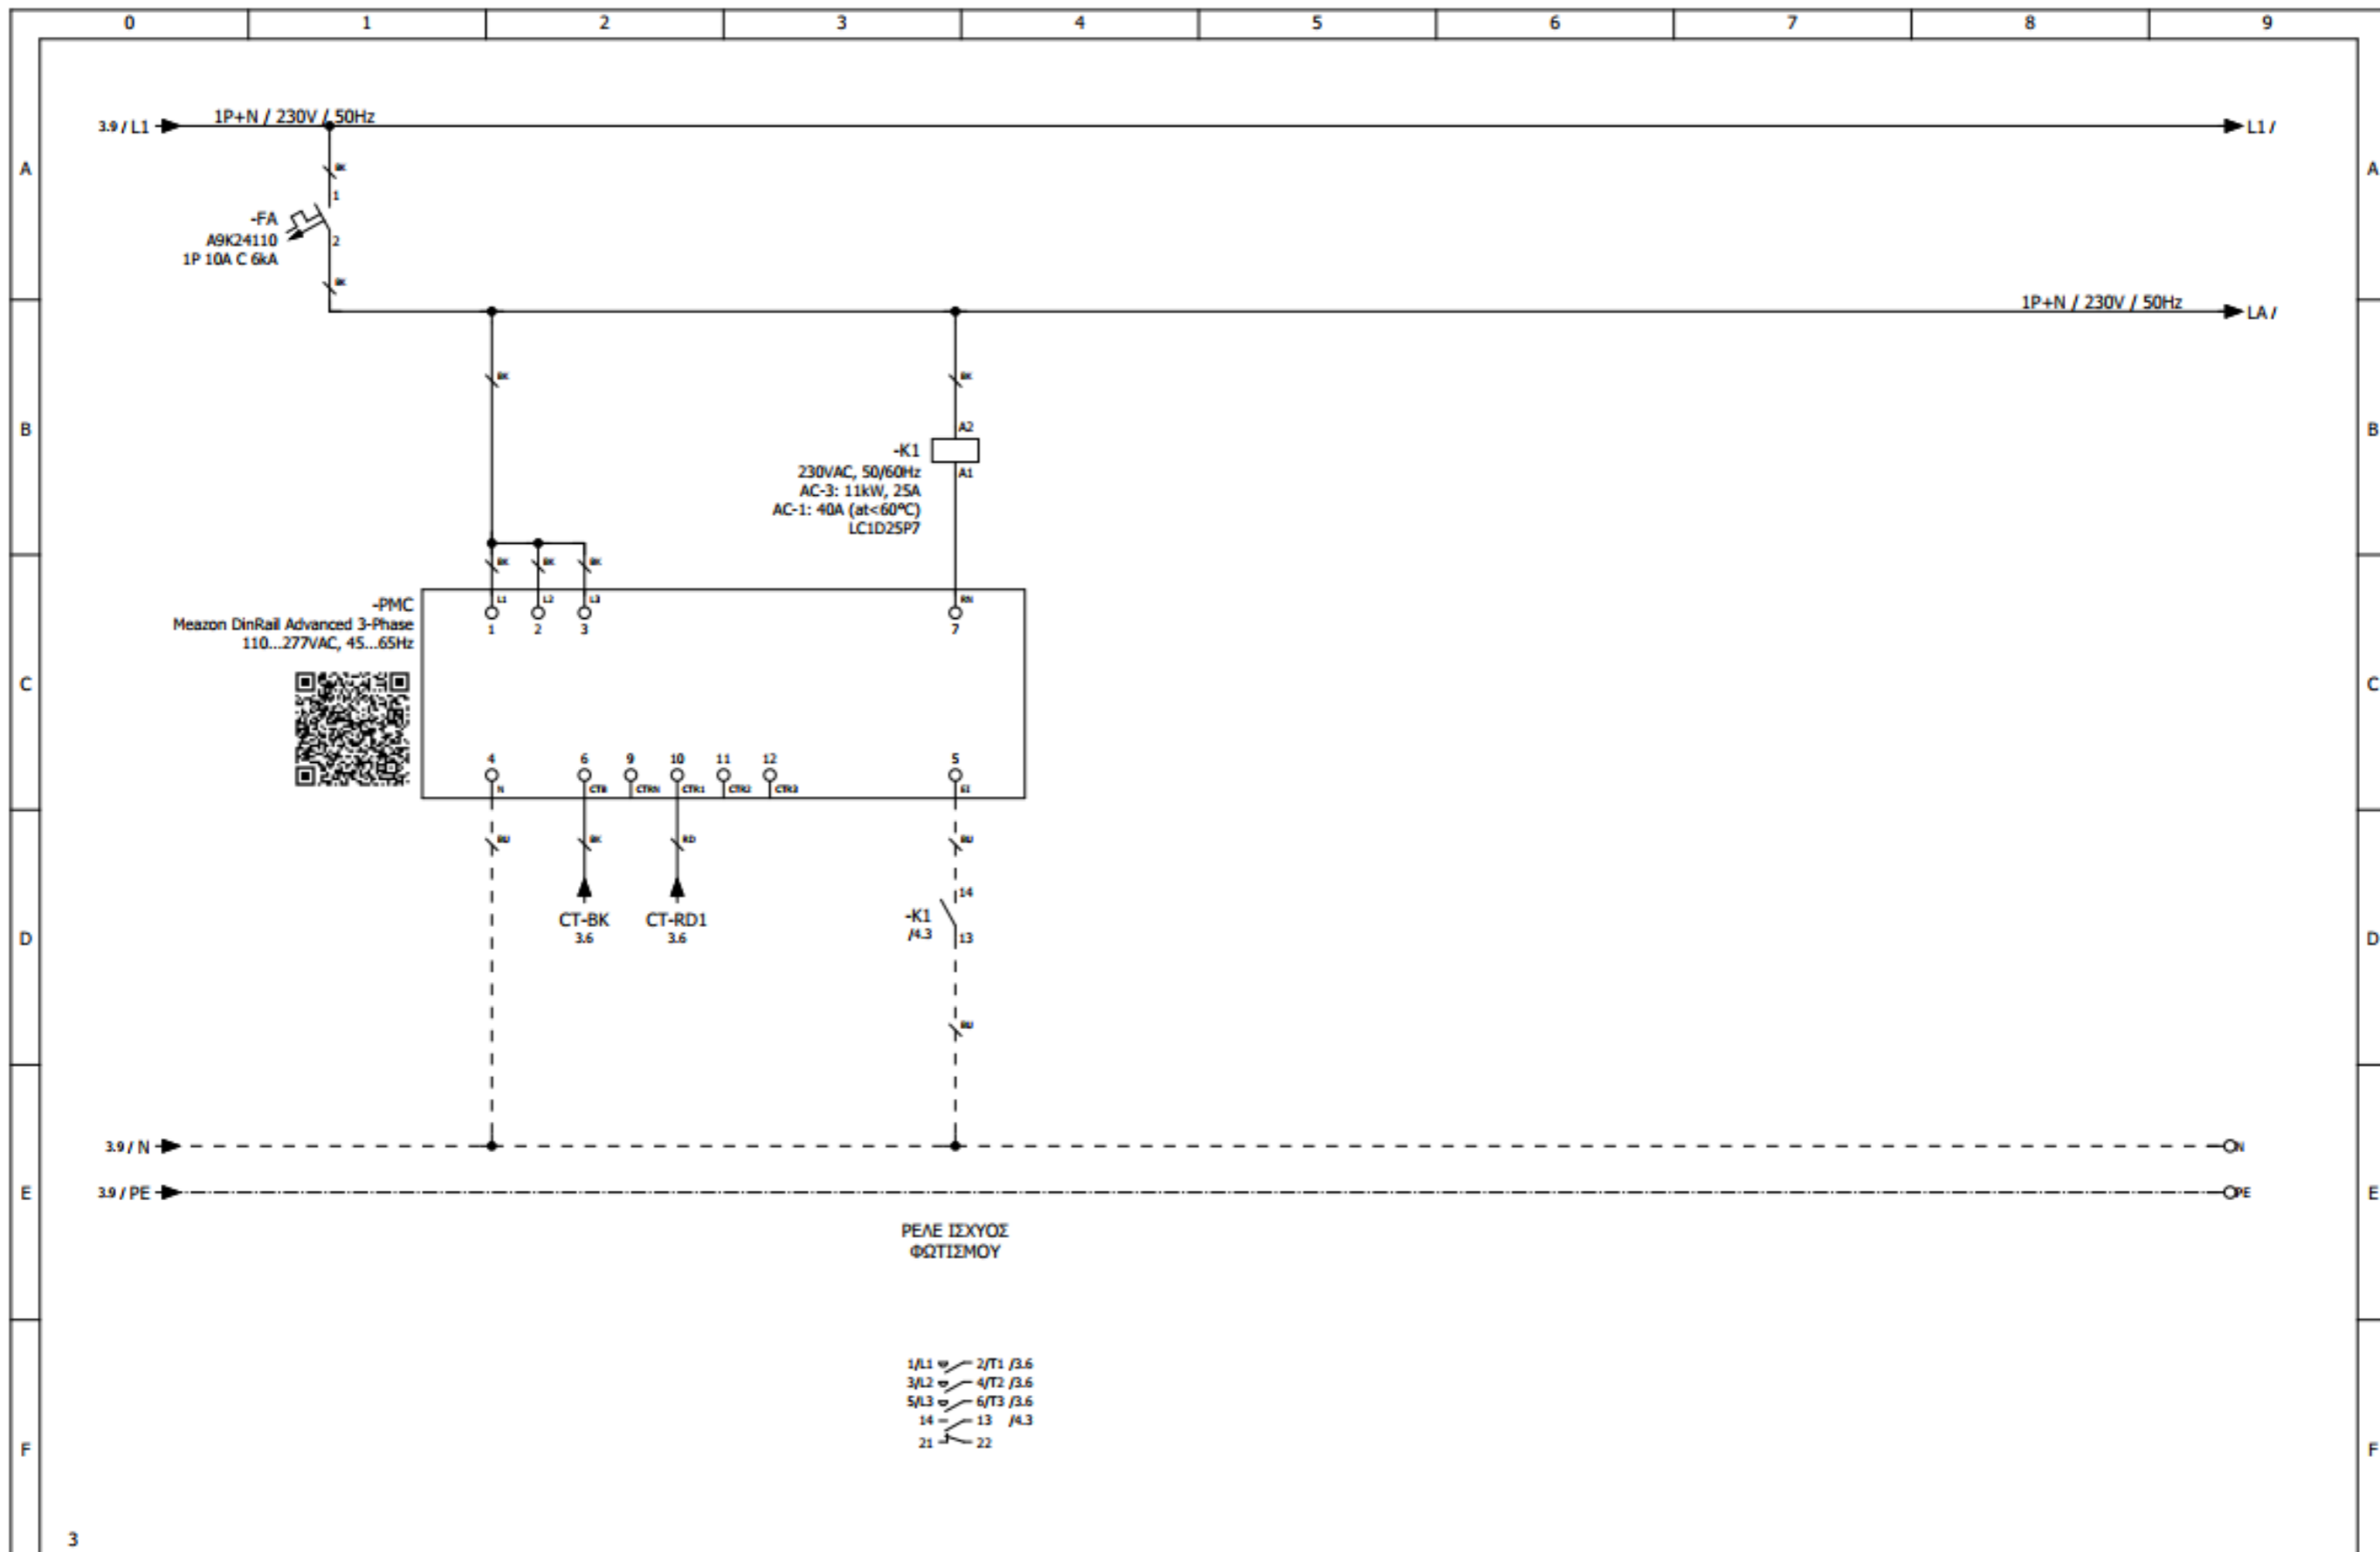

ΑΡΙΘΜΟΣ Φ.Ο.Π	1128
ΑΡΙΘΜΟΣ ΦΩΤΙΣΤΙΚΩΝ	
ΑΡΙΘΜΟΣ ΠΑΡΟΧΗΣ	
ΣΕΙΡΙΑΚΟΣ ΑΡΙΘΜΟΣ	102.408.001094
ΤΟΠΟΘΕΣΙΑ	<u>Χάρτης</u>

		Designed		Customer: BI AUTOMATIONS Project:	Page description: ΕΙΣΟΔΟΣ - ΕΞΟΔΟΣ ΠΑΡΟΧΗΣ	Panel:		Function: *	
		Checked				Panel serial number: ---		Location: +	
		Approved				Doc No: ---		Structure: B	
Revision	Date	Description	Date	29/2/2024			Order No: ---	Page: 3	
							Contract No: ---	Sheet / Out of: 3 / 4	

All rights reserved. Reproduction, use or disclosure to third parties without express authority is strictly forbidden.

3		Designed		Customer: BI AUTOMATIONS Project:	Page description: ΒΟΗΘΗΤΙΚΟ ΚΥΚΛΩΜΑ	Panel: Panel serial number: --- Doc No: --- Order No: --- Contract No: ---	Function: = Location: + Structure: & Page: 4 Sheet / Out of: 4 / 4
		Checked					
		Approved					
Revision	Date	Description	Date	29/2/2024			