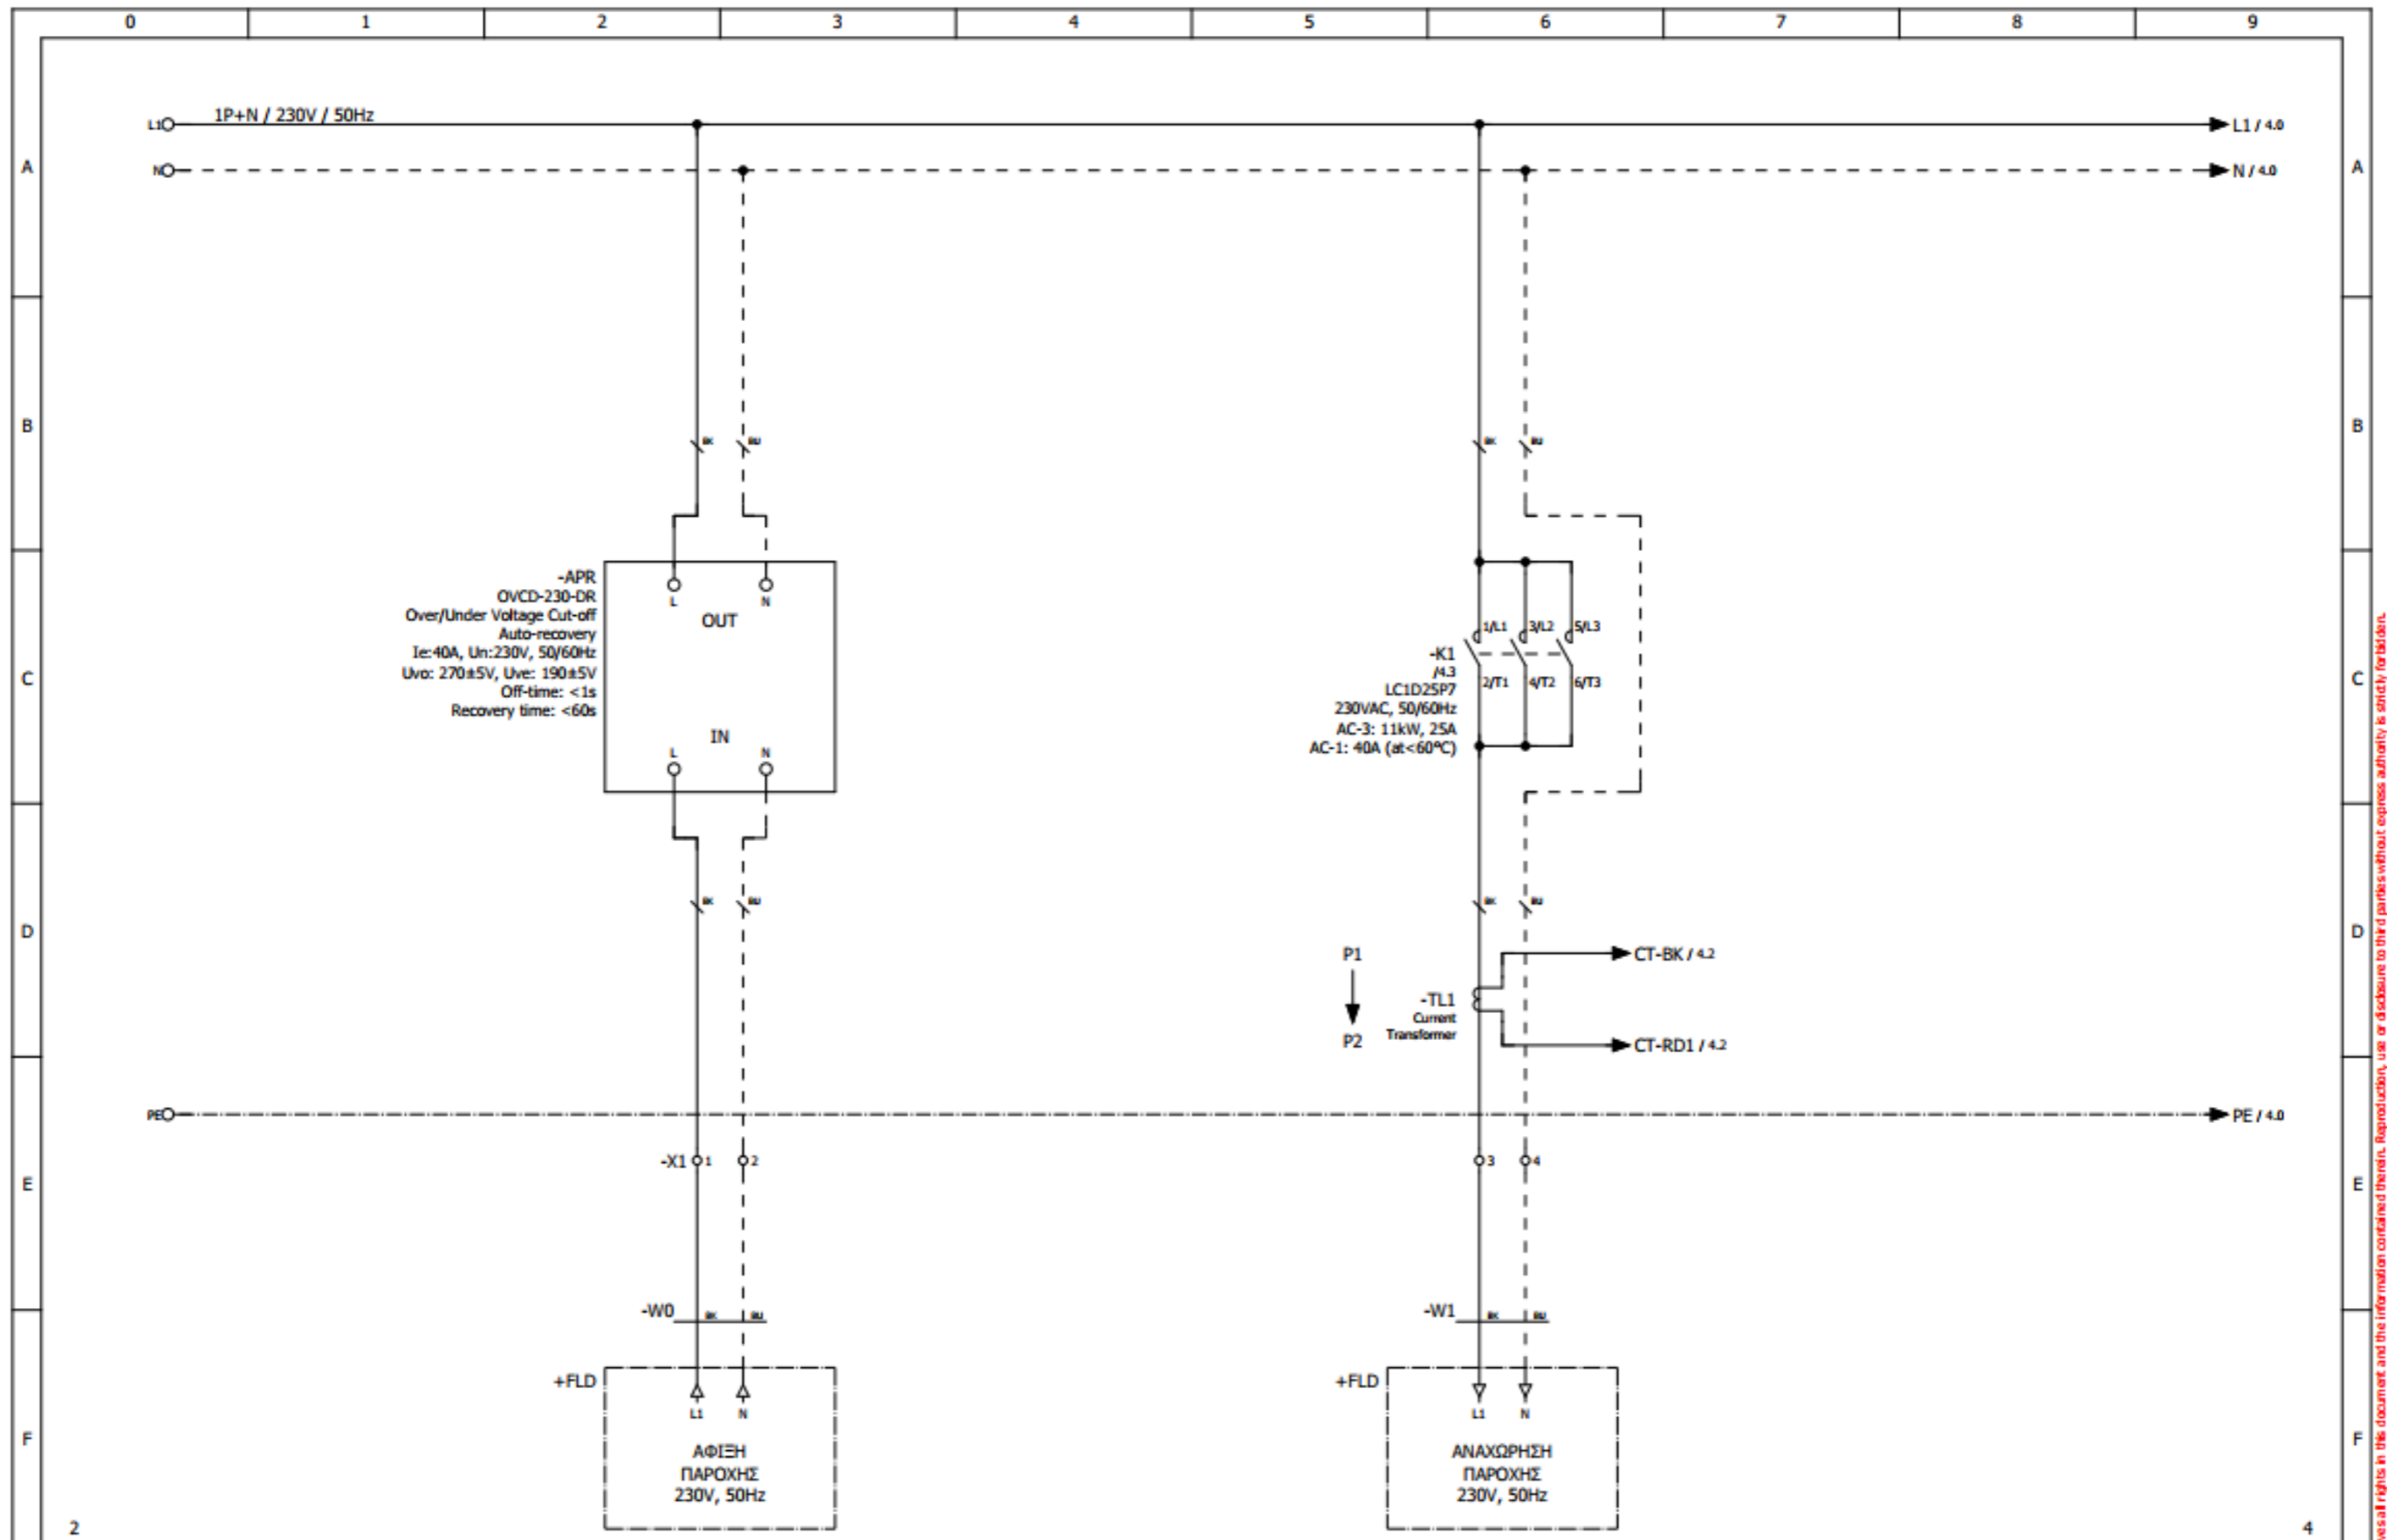

Designed		Customer: BI AUTOMATIONS Project:	Page description: ΕΙΣΟΔΟΣ - ΕΞΟΔΟΣ ΠΑΡΟΧΗΣ	Panel:		Function: *	
		Checked				Panel serial number: ---		Location: +	
		Approved				Doc No: ---		Structure: 8.	
Revision	Date	Description	Date	29/2/2024		Order No: ---	Page: 3		
						Contract No: ---	Sheet / Out of: 3 / 4