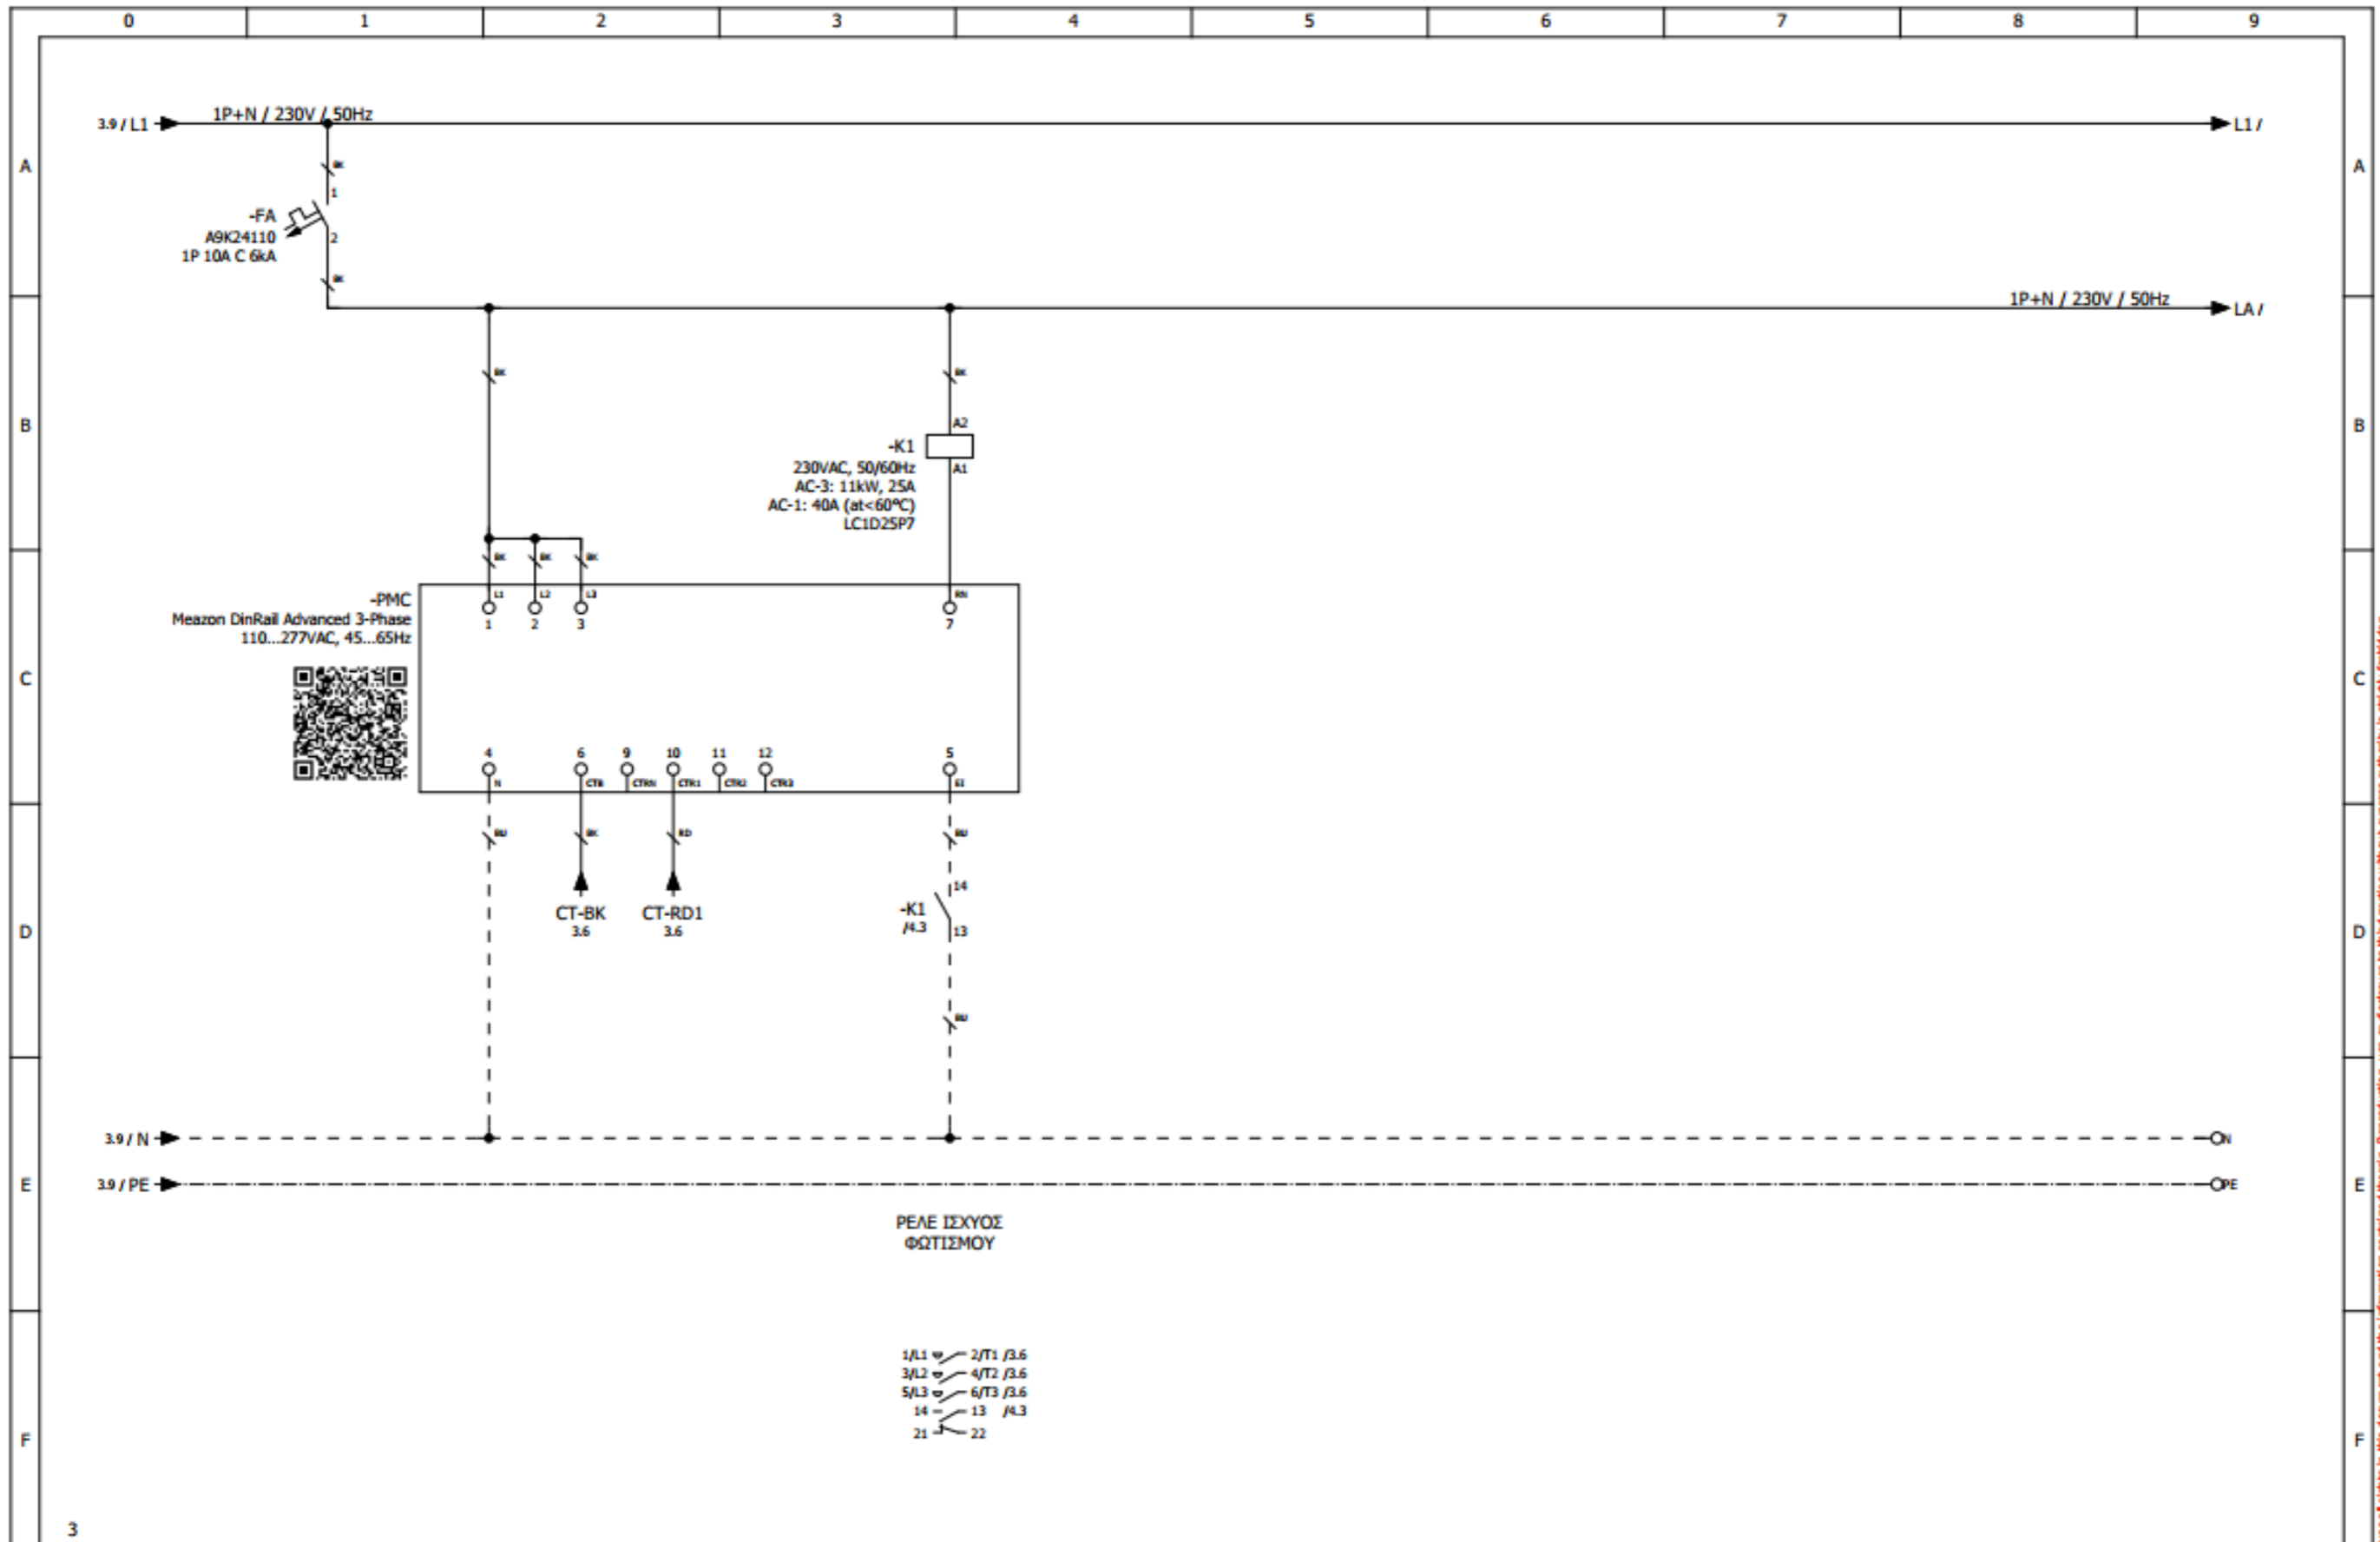

ΑΡΙΘΜΟΣ Φ.Ο.Π	1118
ΑΡΙΘΜΟΣ ΦΩΤΙΣΤΙΚΩΝ	
ΑΡΙΘΜΟΣ ΠΑΡΟΧΗΣ	
ΣΕΙΡΙΑΚΟΣ ΑΡΙΘΜΟΣ	102.408.001102
ΤΟΠΟΘΕΣΙΑ	<u>Χάρτης</u>

		Designed		Customer: BI AUTOMATIONS Project:	Page description: ΕΙΣΟΔΟΣ - ΕΞΟΔΟΣ ΠΑΡΟΧΗΣ	Panel:		Function: *	
		Checked				Panel serial number: ---		Location: +	
		Approved				Doc No: ---		Structure: 8.	
Revision	Date	Description	Date	29/2/2024		Order No: ---	Page: 3		
						Contract No: ---	Sheet / Out of: 3 / 4		

3		Designed		Customer: BI AUTOMATIONS	Page description: ΒΟΗΘΗΤΙΚΟ ΚΥΚΛΩΜΑ	Panel:	Function: =
		Checked				Panel serial number: ---	Location: +
		Approved				Doc No: ---	Structure: &
Revision	Date	Description	Date	29/2/2024	Project:	Order No: ---	Page: 4
						Contract No: ---	Sheet / Out of: 4 / 4