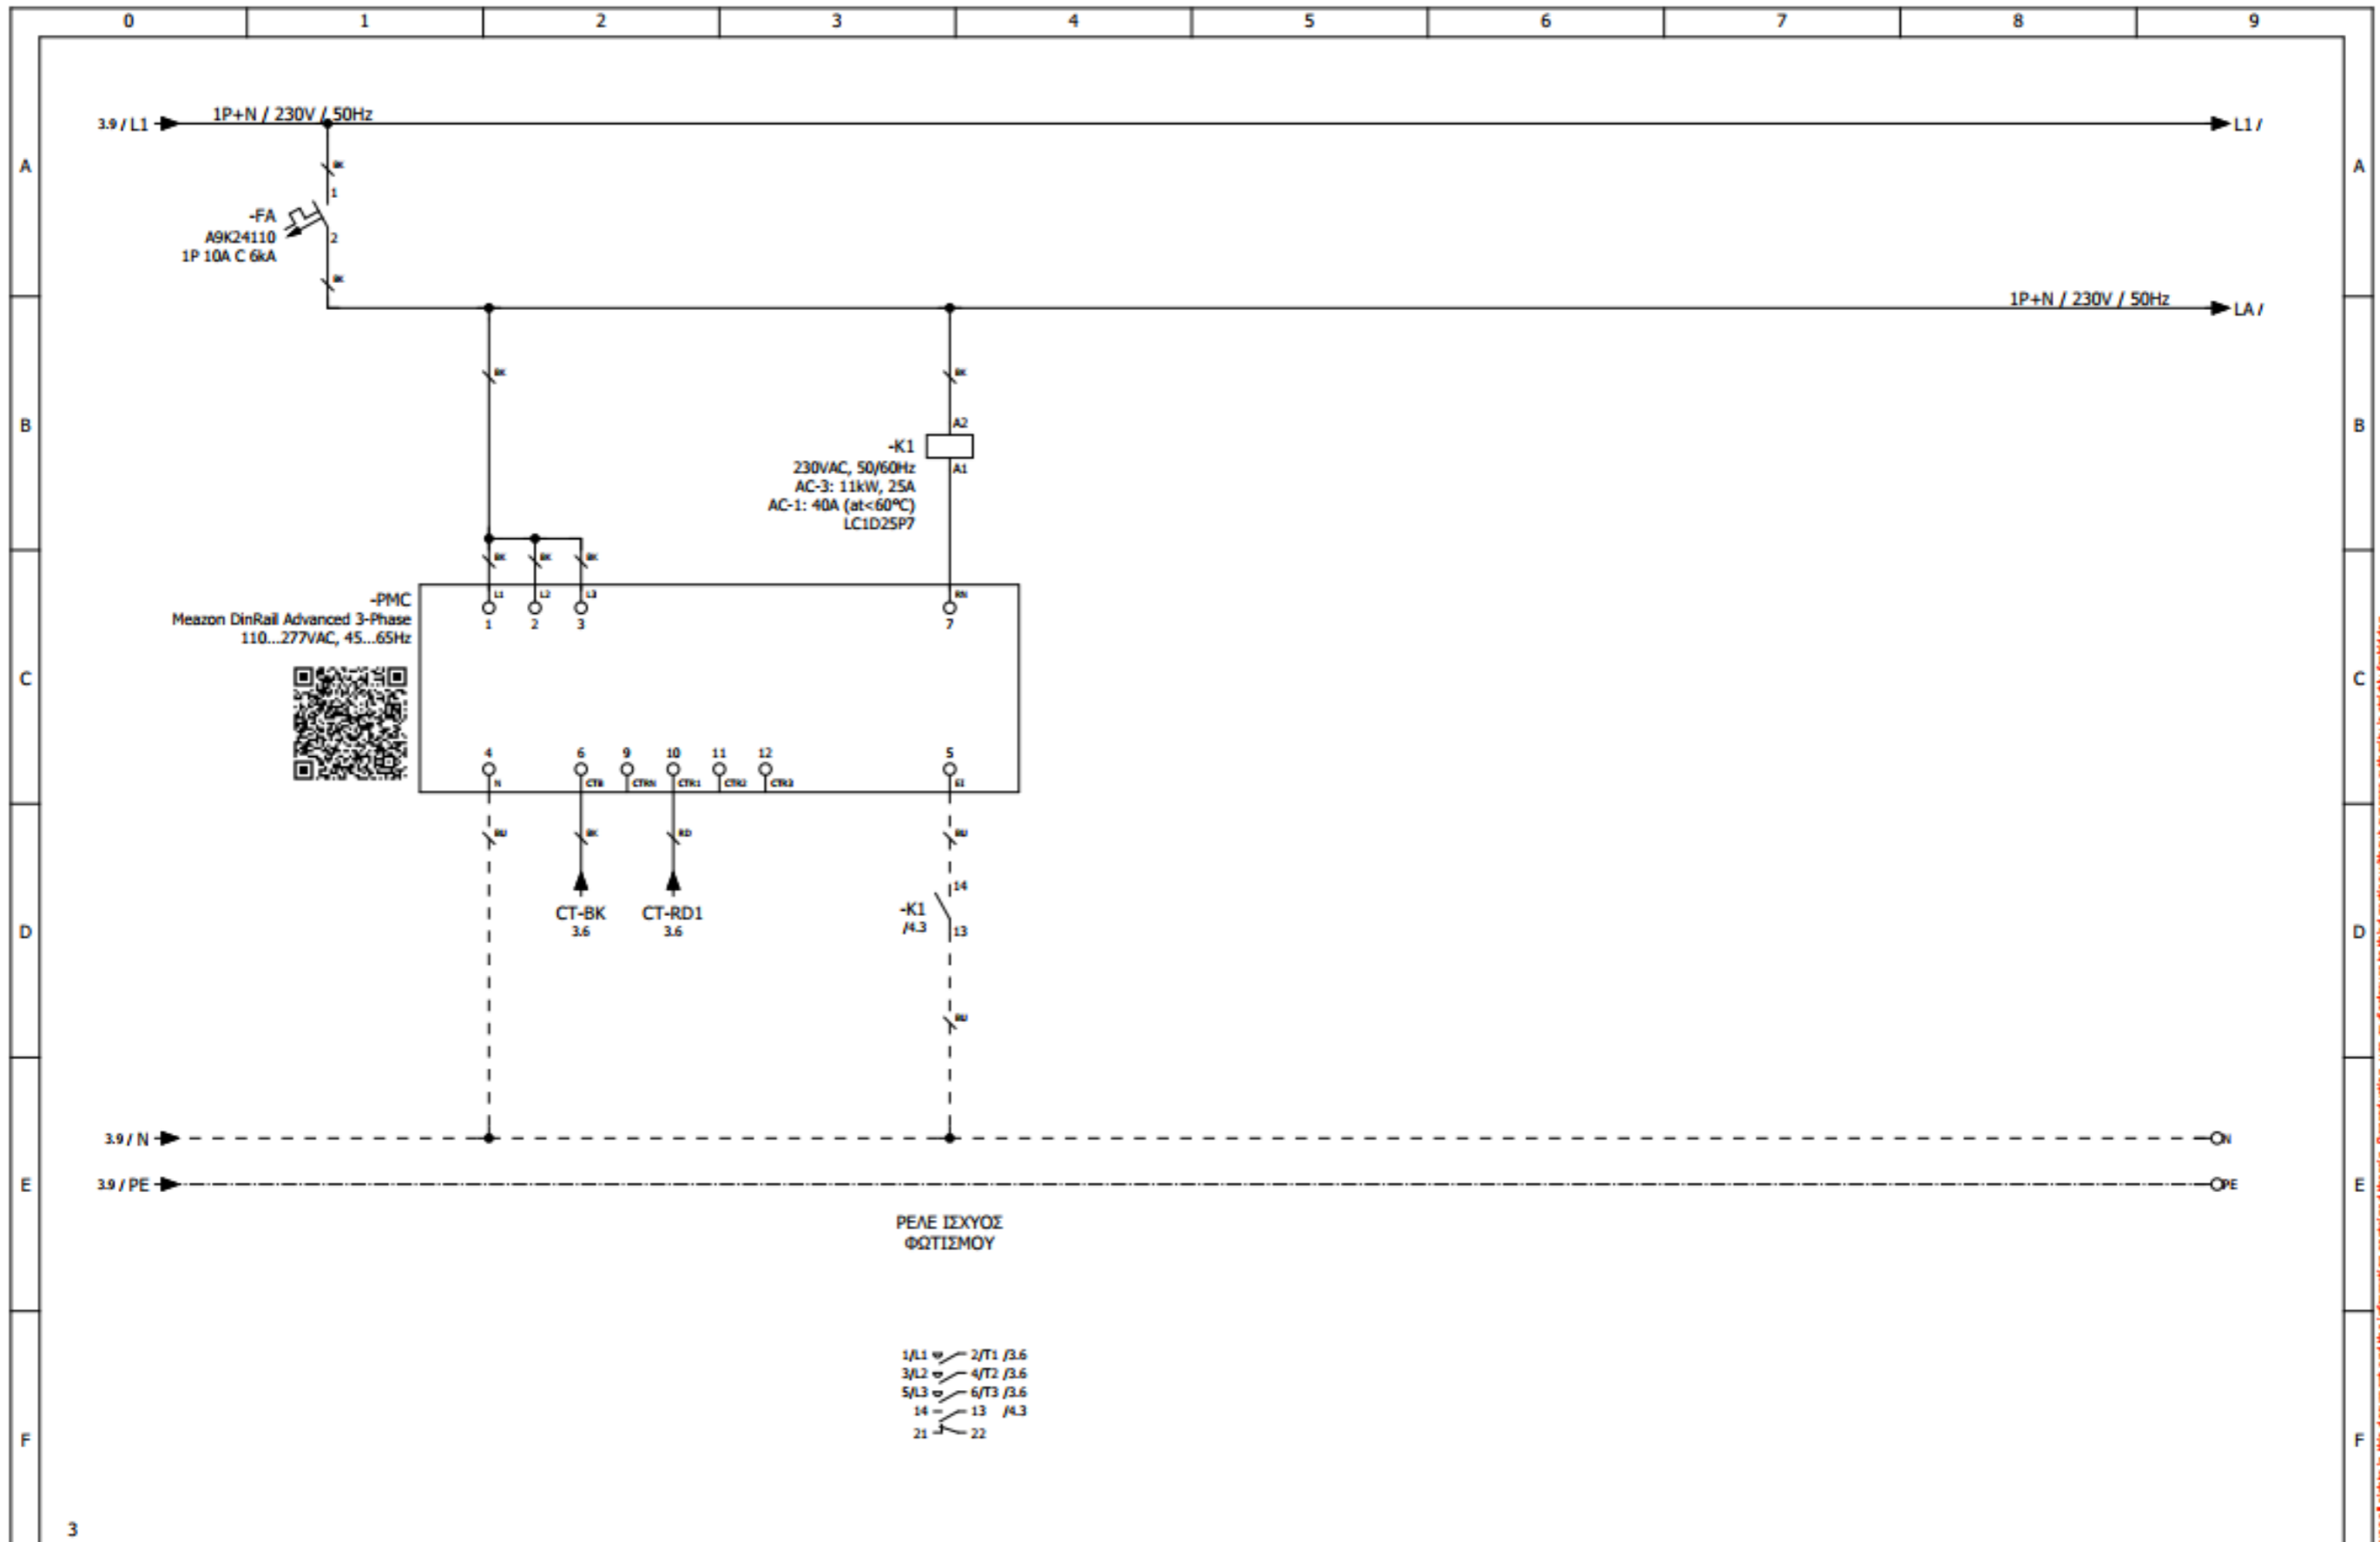

ΑΡΙΘΜΟΣ Φ.Ο.Π	1100
ΑΡΙΘΜΟΣ ΦΩΤΙΣΤΙΚΩΝ	
ΑΡΙΘΜΟΣ ΠΑΡΟΧΗΣ	
ΣΕΙΡΙΑΚΟΣ ΑΡΙΘΜΟΣ	102.408.001088
ΤΟΠΟΘΕΣΙΑ	<u>Χάρτης</u>

		Designed		Customer: BI AUTOMATIONS Project:	Page description: ΕΙΣΟΔΟΣ - ΕΞΟΔΟΣ ΠΑΡΟΧΗΣ	Panel:		Function: *	
		Checked				Panel serial number: ---		Location: +	
		Approved				Doc No: ---		Structure: B	
Revision	Date	Description	Date	29/2/2024			Order No: ---	Page: 3	
							Contract No: ---	Sheet / Out of: 3 / 4	

3		Designed		Customer: BI AUTOMATIONS Project:	Page description: ΒΟΗΘΗΤΙΚΟ ΚΥΚΛΩΜΑ	Panel:	Function: =
		Checked				Panel serial number: ---	Location: +
		Approved				Doc No: ---	Structure: &
Revision	Date	Description	Date	29/2/2024		Order No: ---	Page: 4
						Contract No: ---	Sheet / Out of: 4 / 4