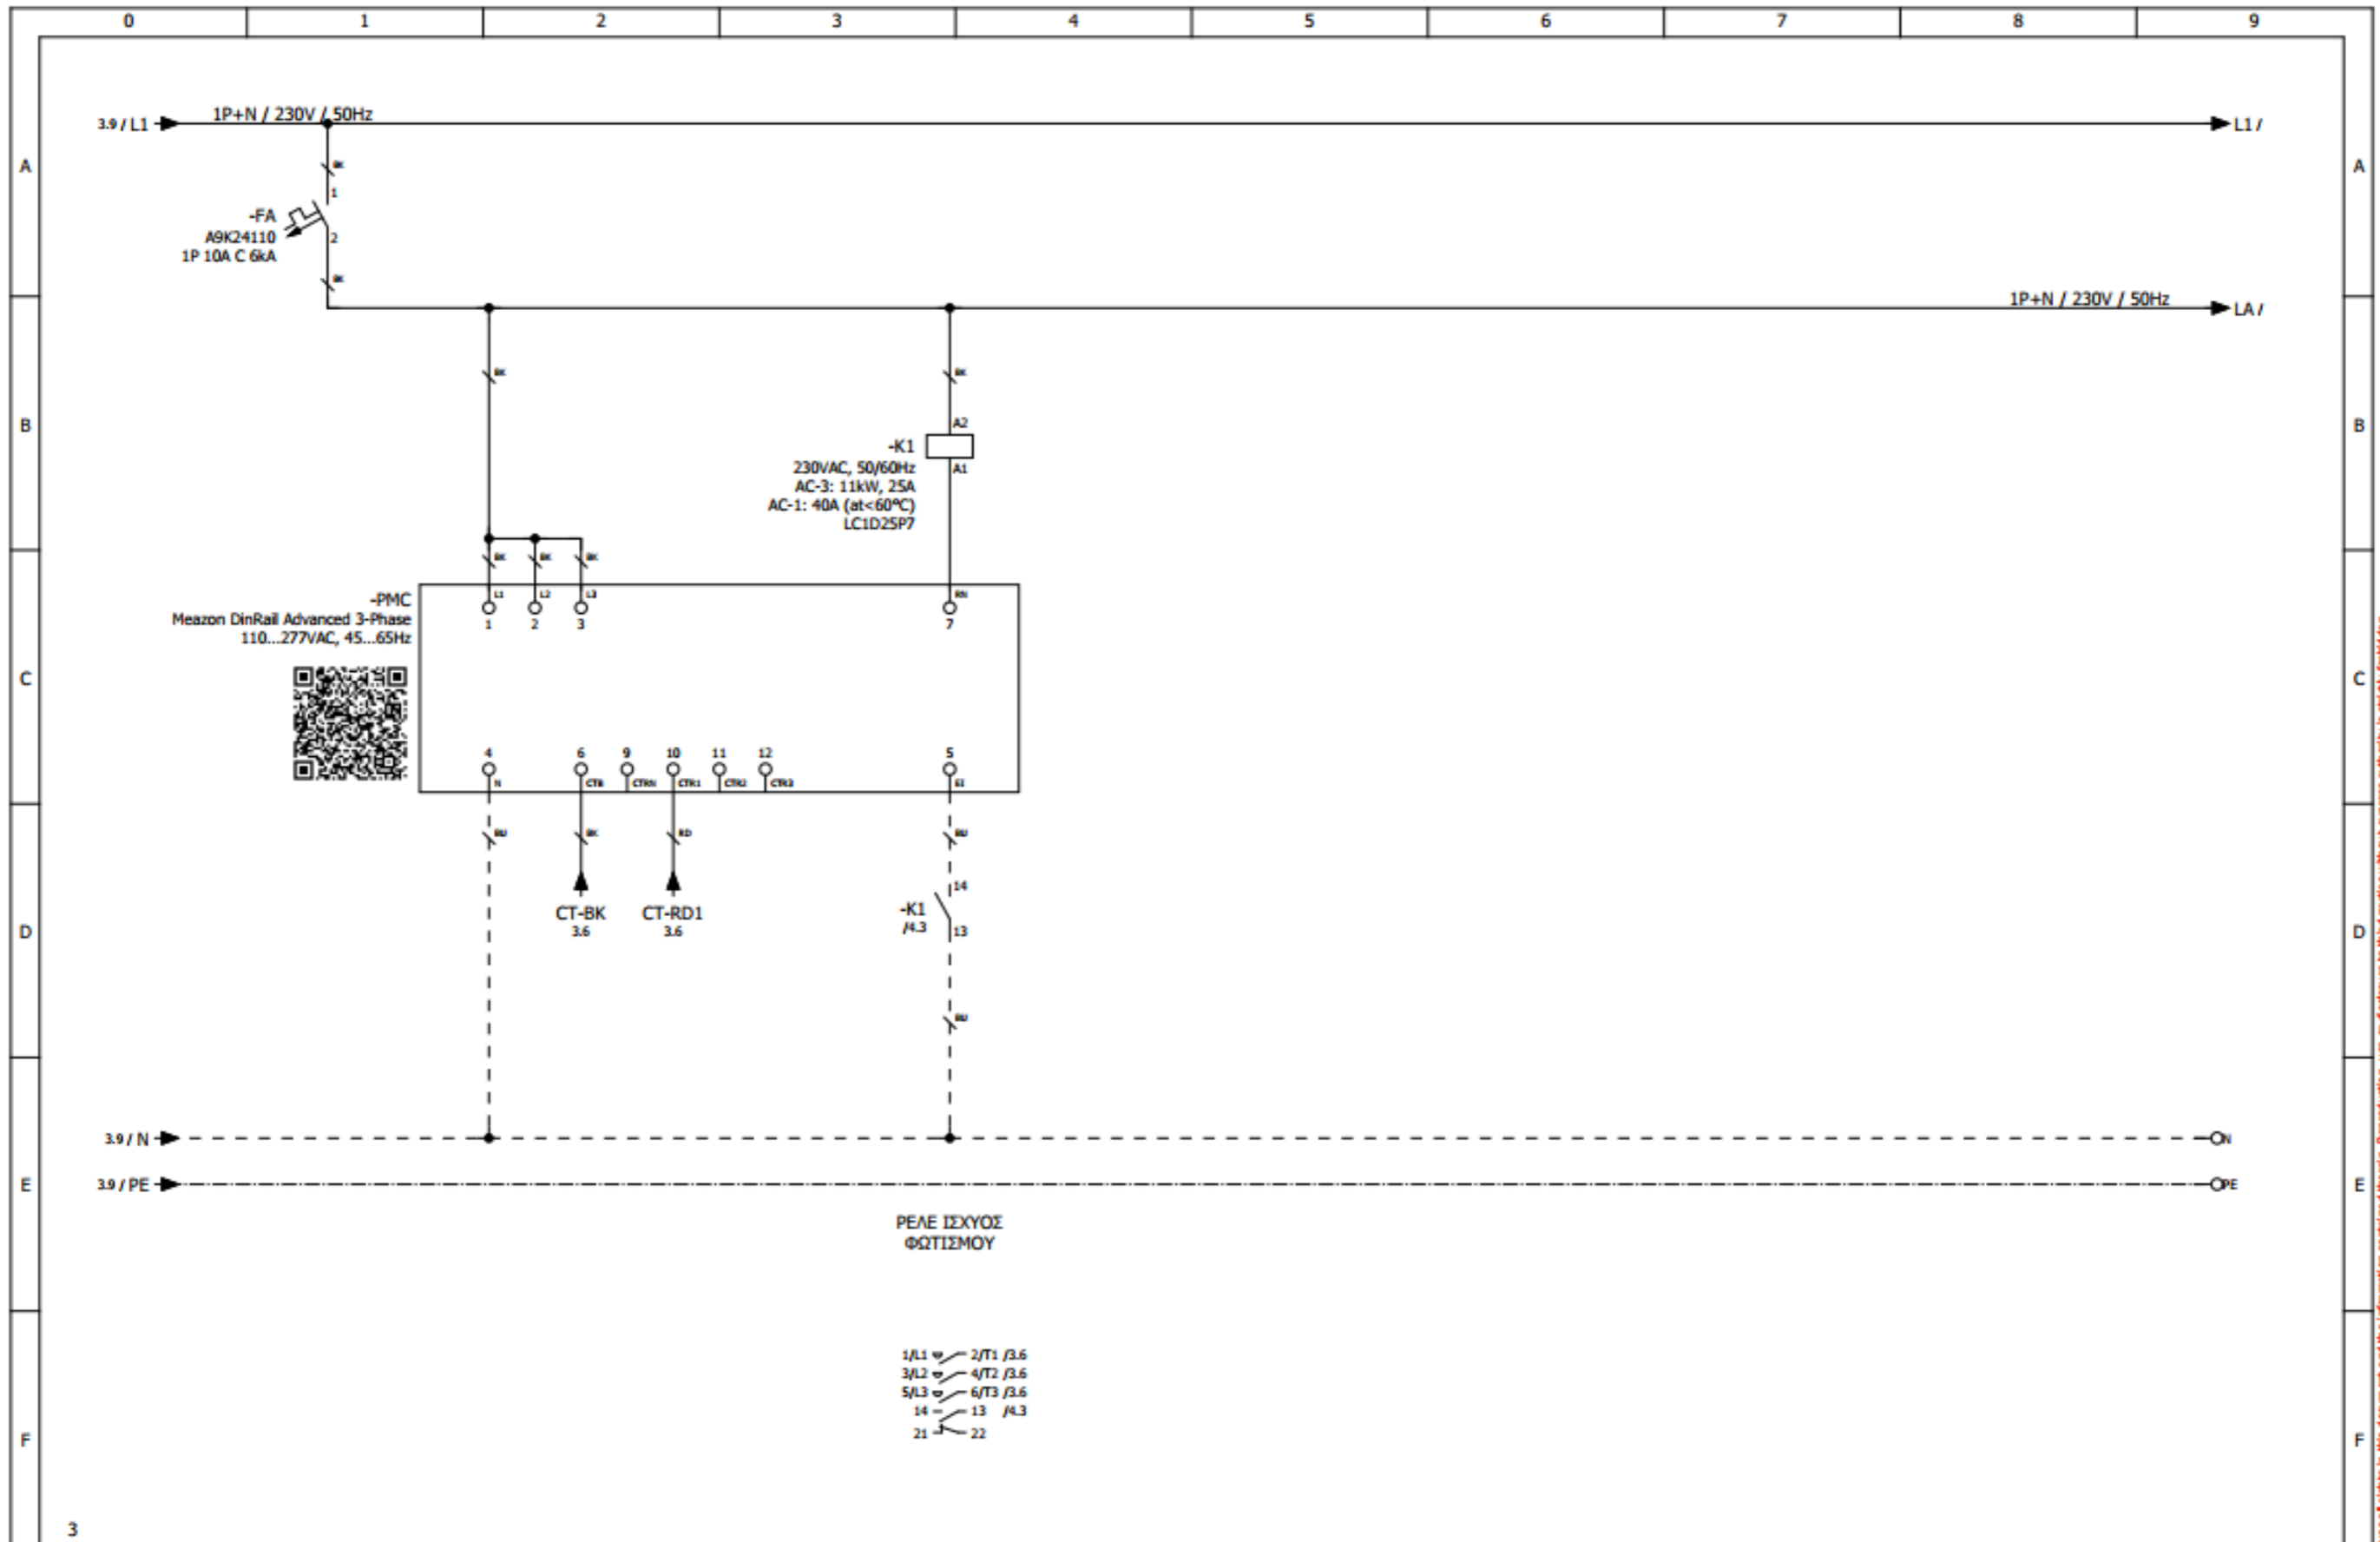

ΑΡΙΘΜΟΣ Φ.Ο.Π	1088
ΑΡΙΘΜΟΣ ΦΩΤΙΣΤΙΚΩΝ	
ΑΡΙΘΜΟΣ ΠΑΡΟΧΗΣ	M2025703
ΣΕΙΡΙΑΚΟΣ ΑΡΙΘΜΟΣ	102.408.001085
ΤΟΠΟΘΕΣΙΑ	<u>Χάρτης</u>

		Designed		Customer: BI AUTOMATIONS Project:	Page description: ΕΙΣΟΔΟΣ - ΕΞΟΔΟΣ ΠΑΡΟΧΗΣ	Panel:		Function: *	
		Checked				Panel serial number: ---		Location: +	
		Approved				Doc No: ---		Structure: B	
Revision	Date	Description	Date	29/2/2024			Order No: ---	Page: 3	
							Contract No: ---	Sheet / Out of: 3 / 4	

3		Designed		Customer: BI AUTOMATIONS Project:	Page description: ΒΟΗΘΗΤΙΚΟ ΚΥΚΛΩΜΑ	Panel:	Function: =
		Checked				Panel serial number: ---	Location: +
		Approved				Doc No: ---	Structure: &
Revision	Date	Description	Date	29/2/2024		Order No: ---	Page: 4
						Contract No: ---	Sheet / Out of: 4 / 4