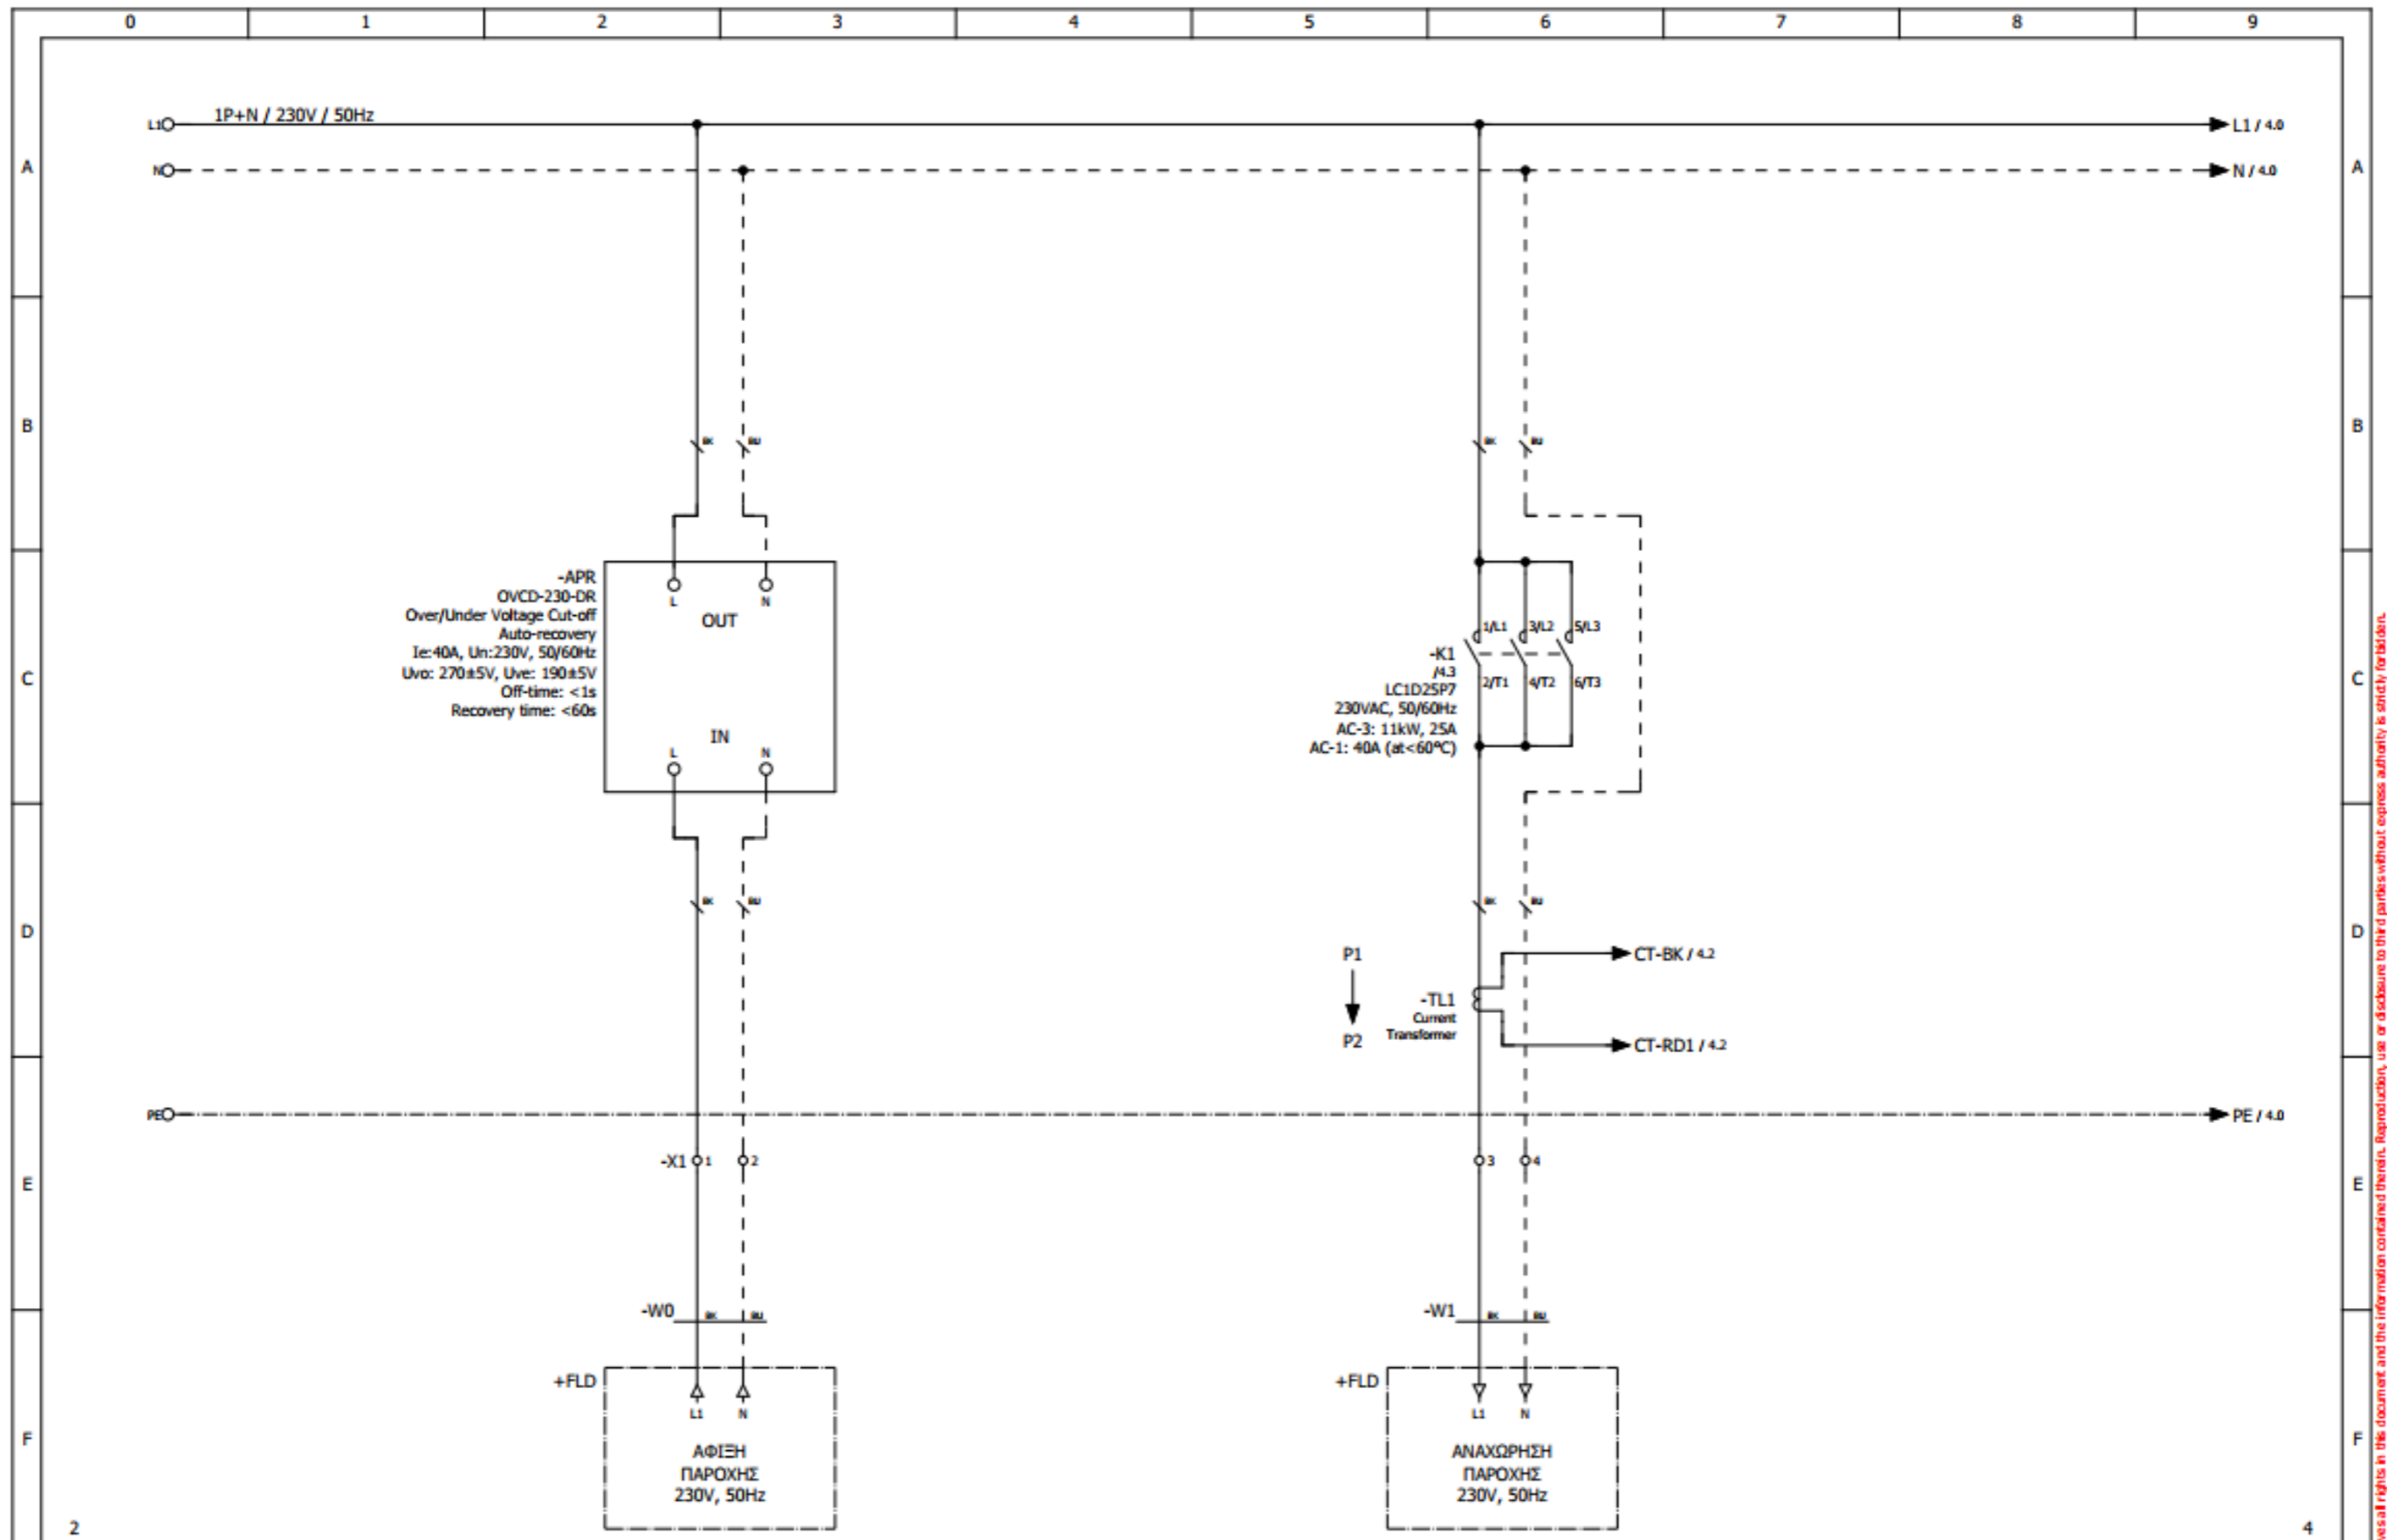

Designed		Customer: BI AUTOMATIONS Project:	Page description: ΕΙΣΟΔΟΣ - ΕΞΟΔΟΣ ΠΑΡΟΧΗΣ	Panel:		Function: *	
		Checked				Panel serial number: ---		Location: +	
		Approved				Doc No: ---		Structure: B	
Revision	Date	Description	Date	29/2/2024			Order No: ---	Page: 3	
							Contract No: ---	Sheet / Out of: 3 / 4