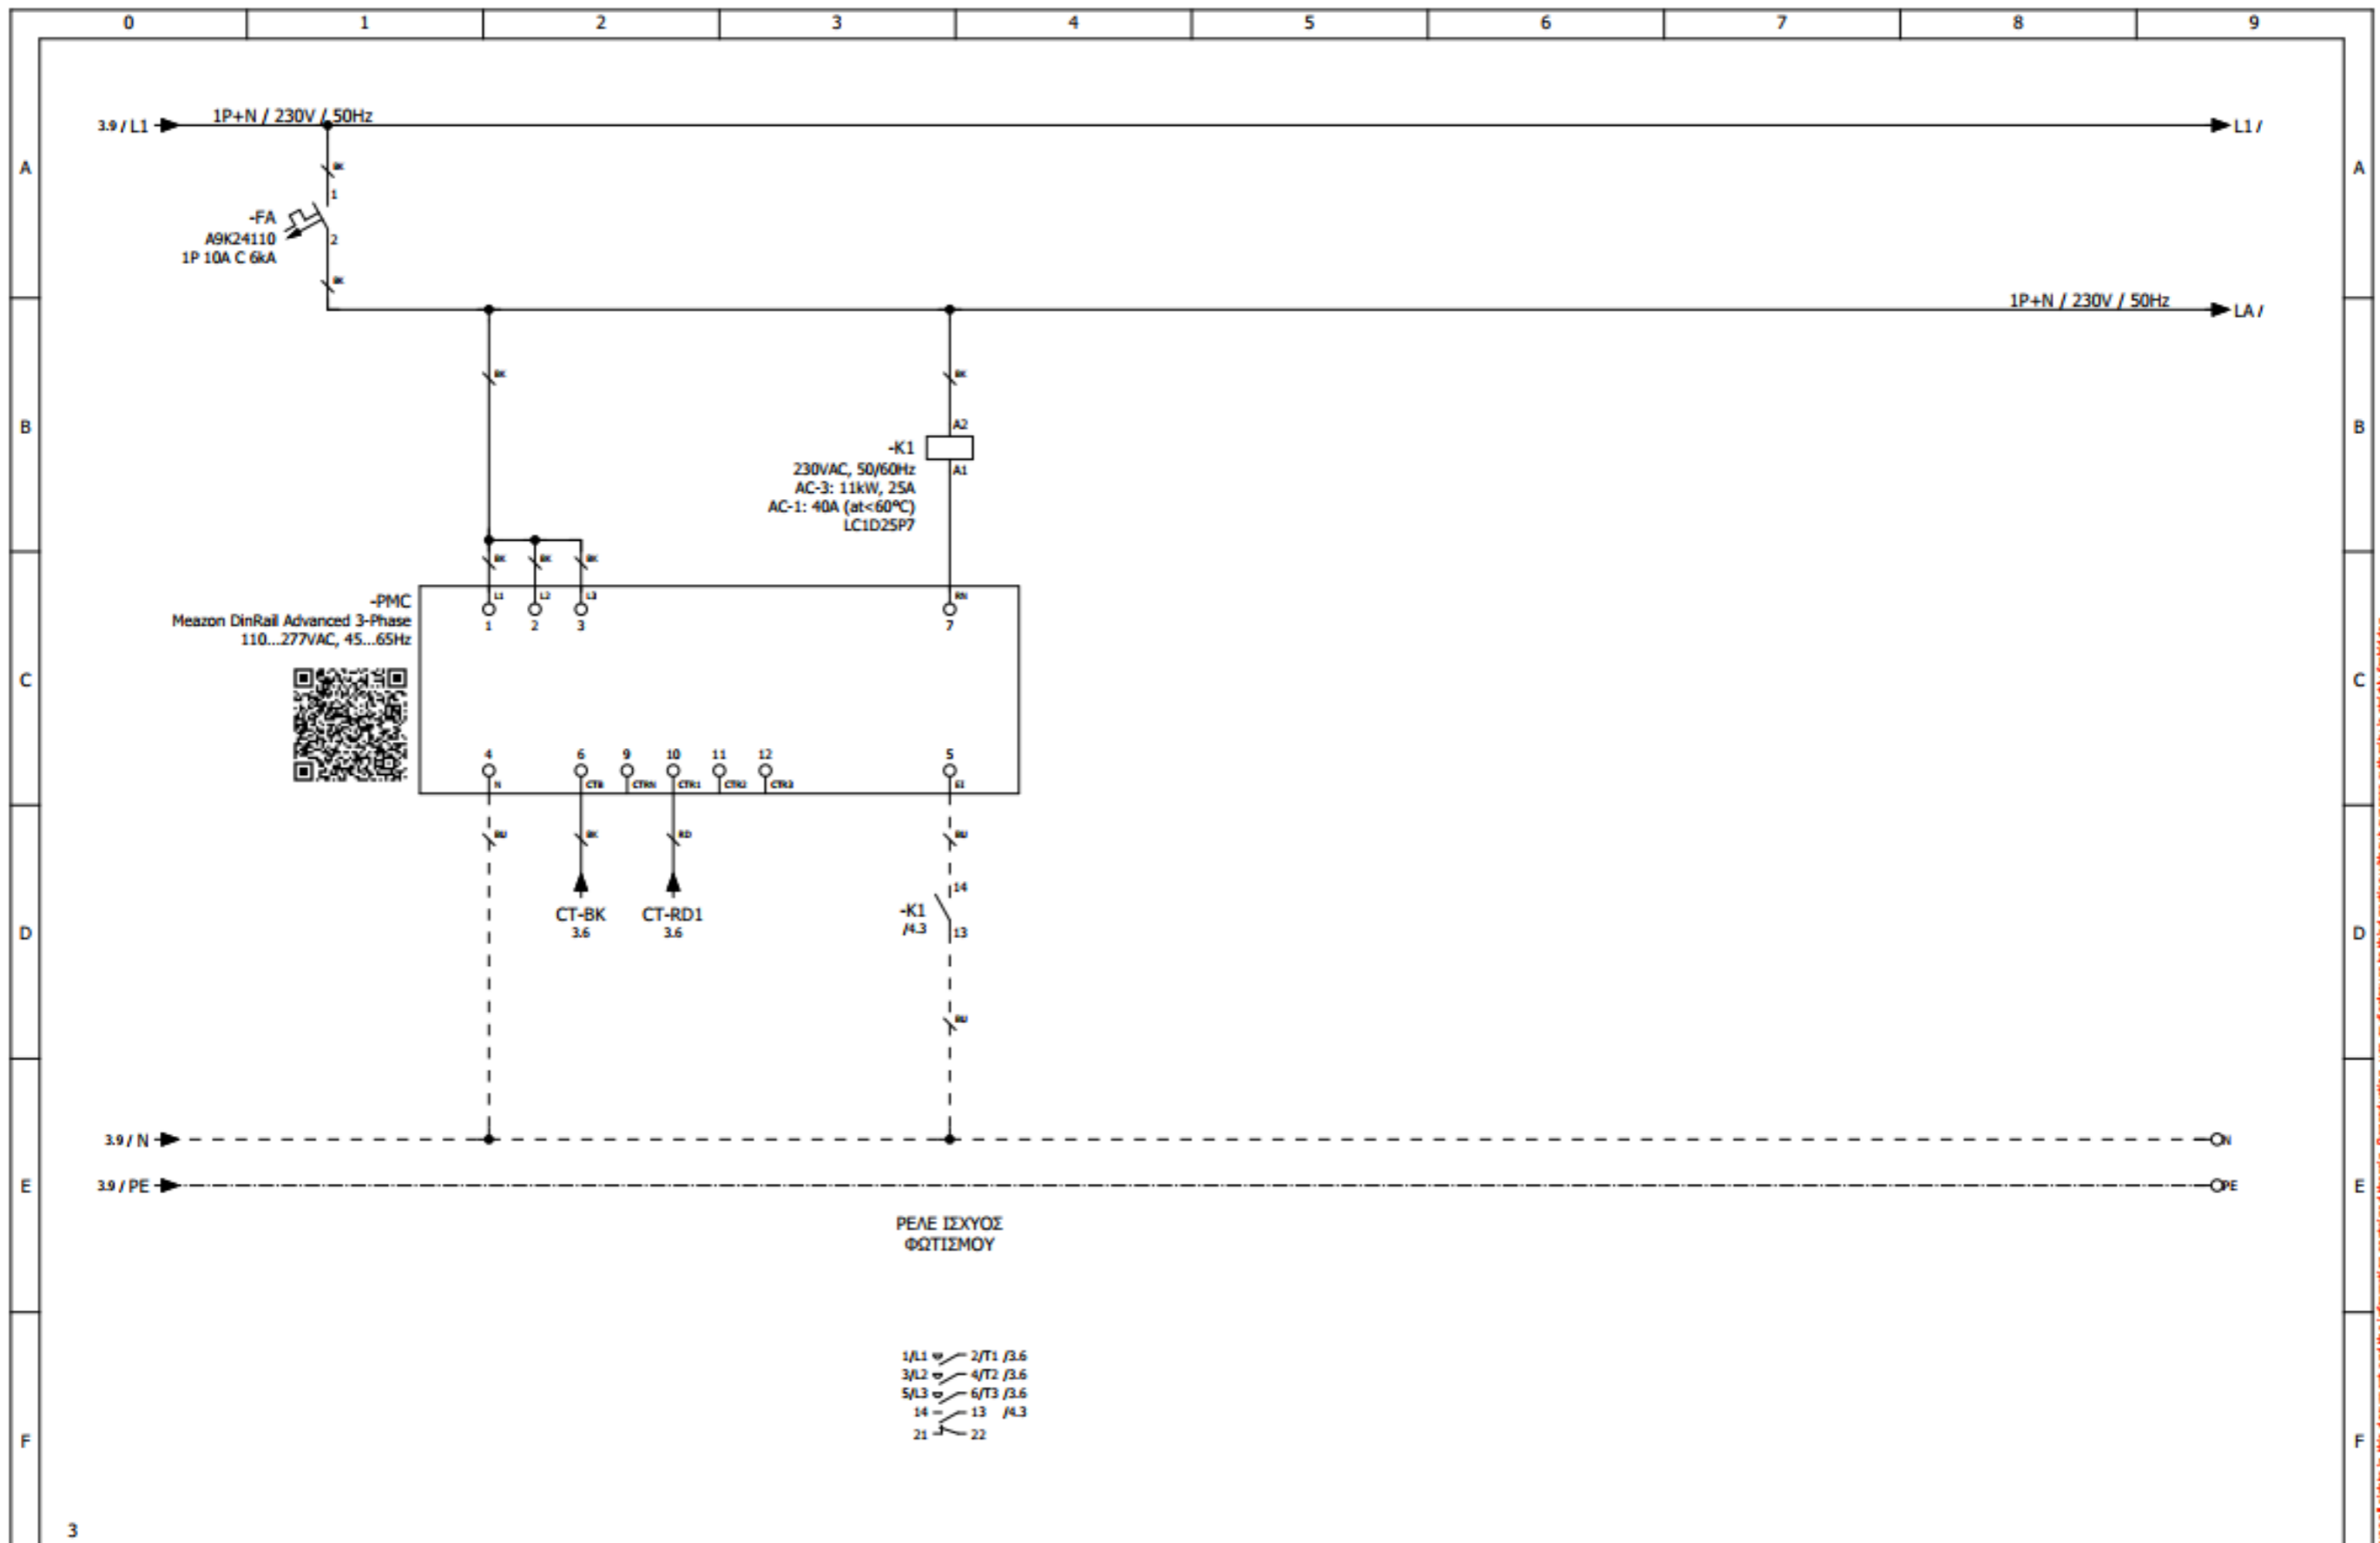

ΑΡΙΘΜΟΣ Φ.Ο.Π	1082
ΑΡΙΘΜΟΣ ΦΩΤΙΣΤΙΚΩΝ	
ΑΡΙΘΜΟΣ ΠΑΡΟΧΗΣ	M1288414
ΣΕΙΡΙΑΚΟΣ ΑΡΙΘΜΟΣ	102.408.001114
ΤΟΠΟΘΕΣΙΑ	<u>Χάρτης</u>

		Designed		Customer: BI AUTOMATIONS Project:	Page description: ΕΙΣΟΔΟΣ - ΕΞΟΔΟΣ ΠΑΡΟΧΗΣ	Panel:		Function: *	
		Checked				Panel serial number: ---		Location: +	
		Approved				Doc No: ---		Structure: 8.	
Revision	Date	Description	Date	29/2/2024		Order No: ---	Page: 3		
						Contract No: ---	Sheet / Out of: 3 / 4		

All rights reserved. Reproduction, use or disclosure to third parties without express authority is strictly forbidden.

3		Designed		Customer: BI AUTOMATIONS	Page description: ΒΟΗΘΗΤΙΚΟ ΚΥΚΛΩΜΑ	Panel:	Function: =
		Checked				Panel serial number: ---	Location: +
		Approved				Doc No: ---	Structure: &
Revision	Date	Description	Date	29/2/2024	Project:	Order No: ---	Page: 4
						Contract No: ---	Sheet / Out of: 4 / 4