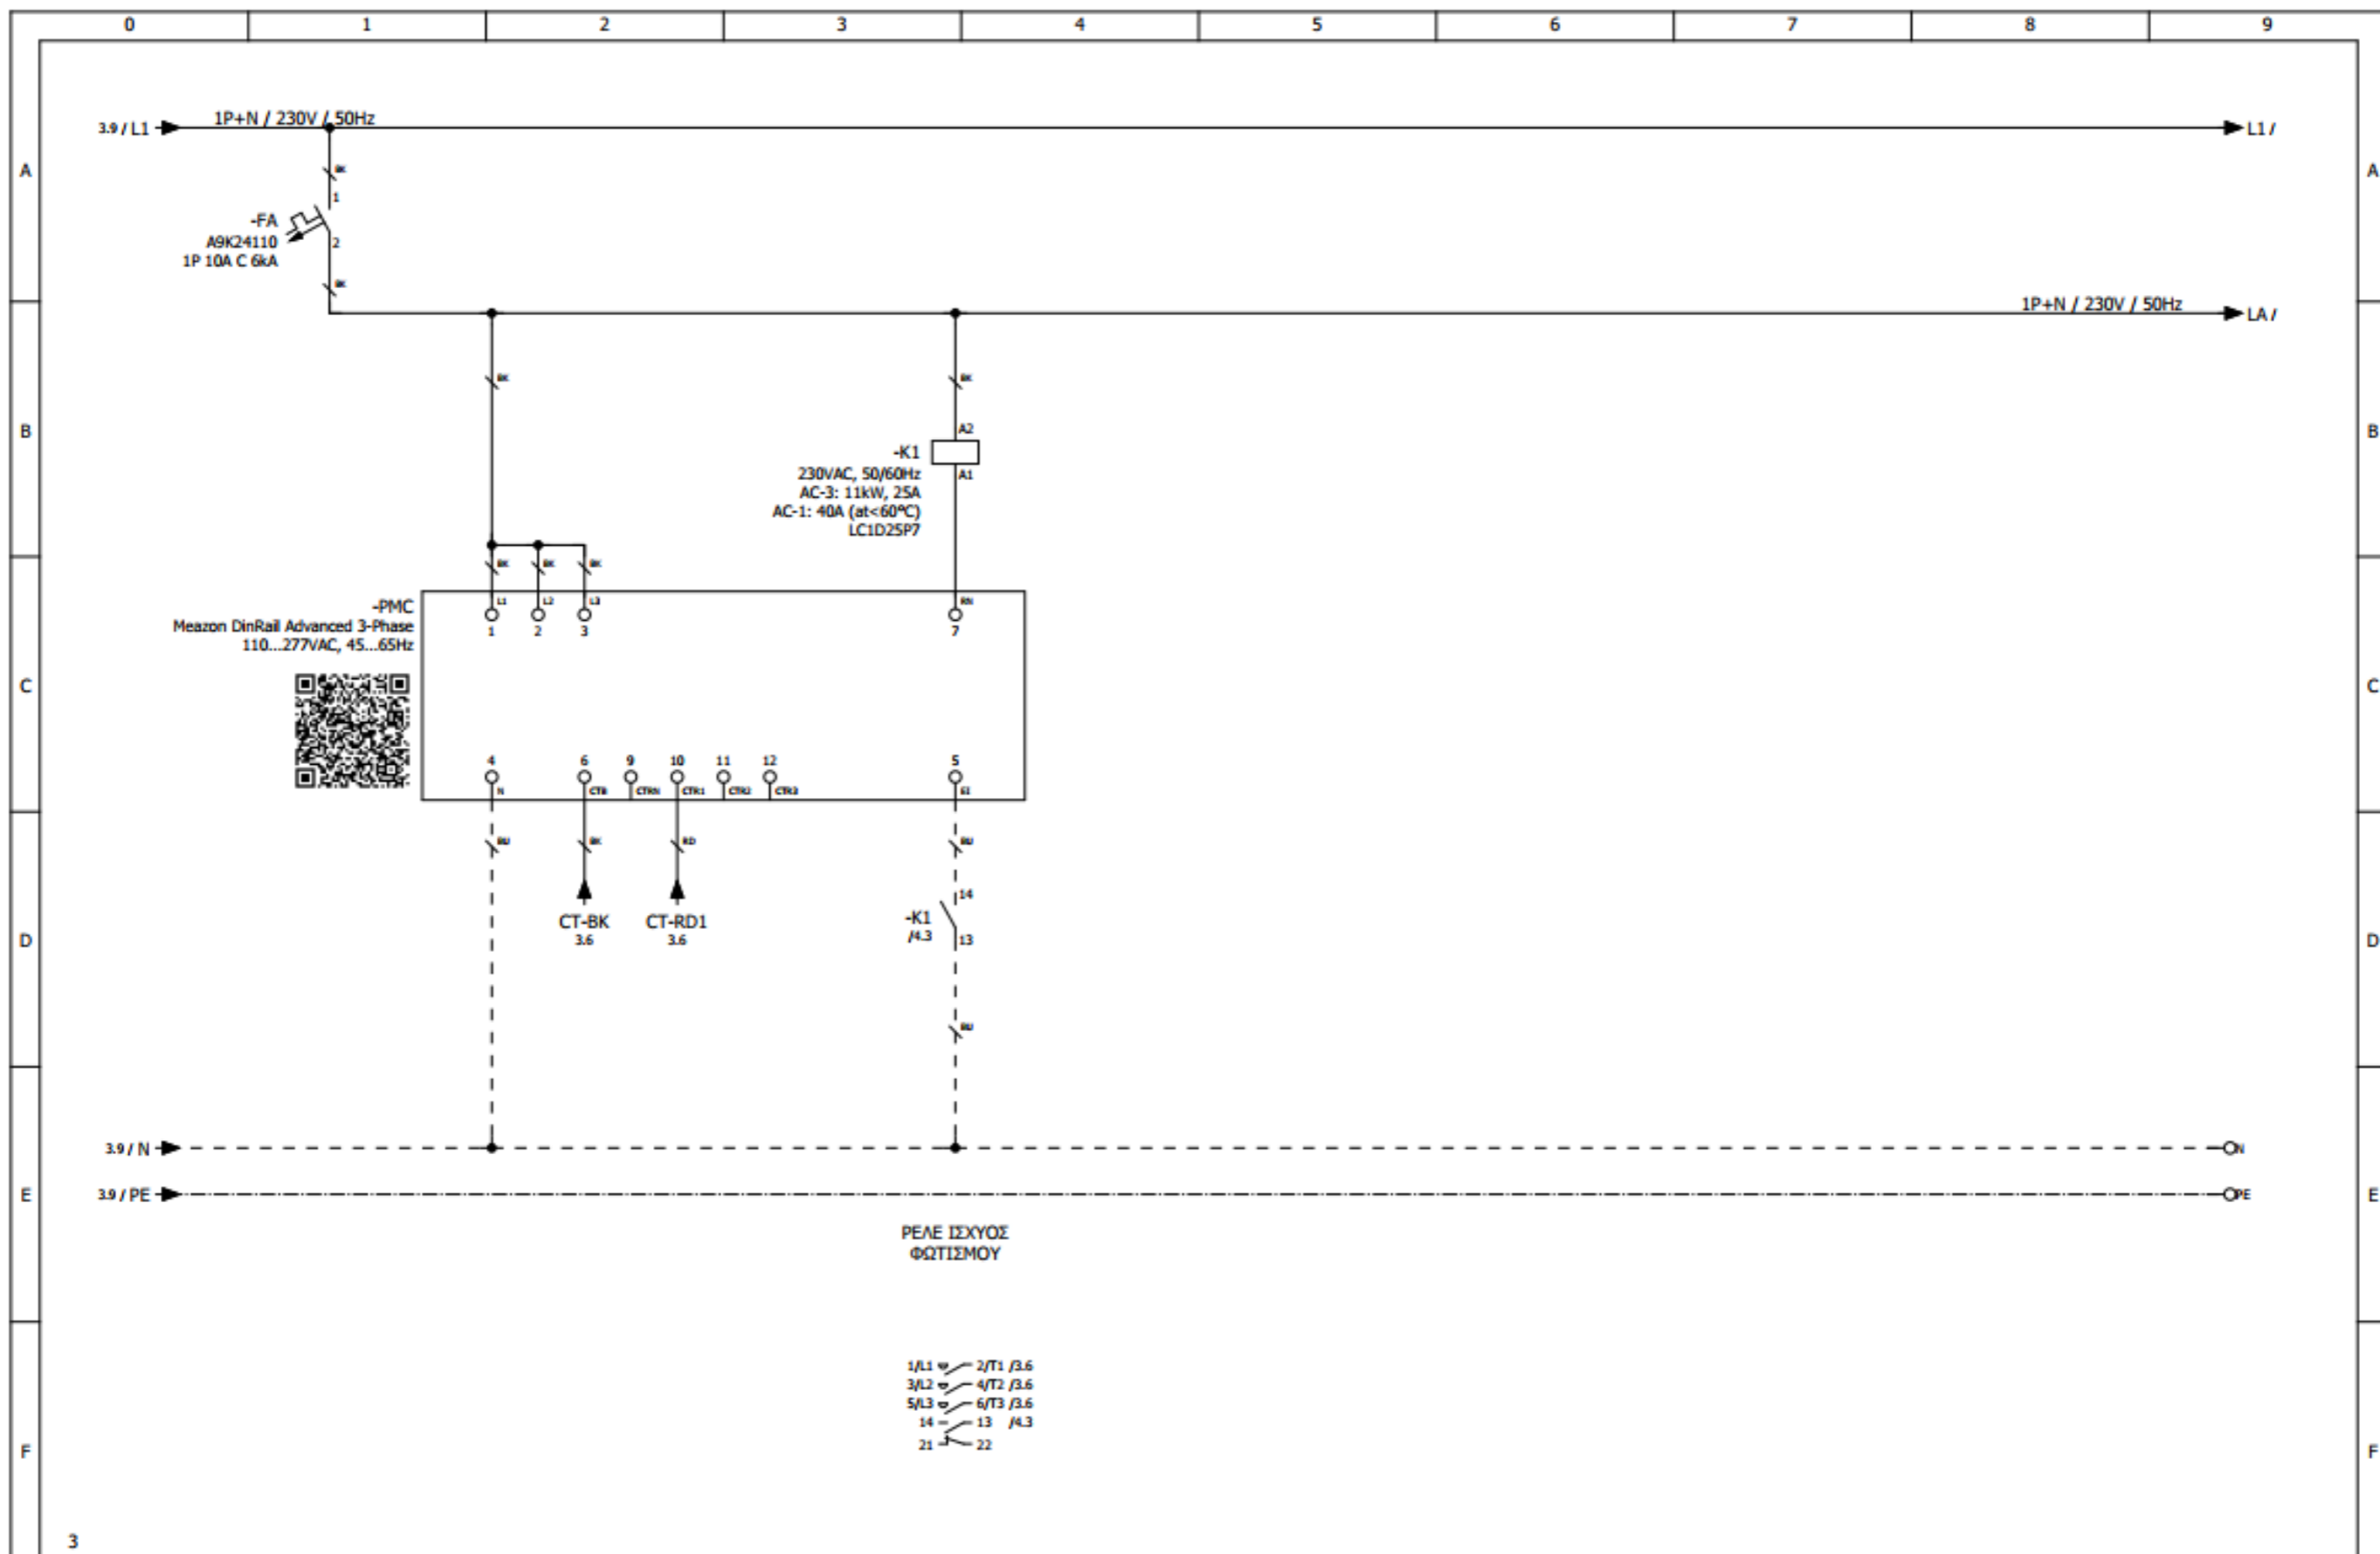

ΑΡΙΘΜΟΣ Φ.Ο.Π	1078
ΑΡΙΘΜΟΣ ΦΩΤΙΣΤΙΚΩΝ	
ΑΡΙΘΜΟΣ ΠΑΡΟΧΗΣ	
ΣΕΙΡΙΑΚΟΣ ΑΡΙΘΜΟΣ	102.408.001105
ΤΟΠΟΘΕΣΙΑ	<u>Χάρτης</u>

		Designed		Customer: BI AUTOMATIONS Project:	Page description: ΕΙΣΟΔΟΣ - ΕΞΟΔΟΣ ΠΑΡΟΧΗΣ	Panel:		Function: *	
		Checked				Panel serial number: ---		Location: +	
		Approved				Doc No: ---		Structure: 8.	
Revision	Date	Description		Date	29/2/2024	Order No: ---		Page: 3	
						Contract No: ---		Sheet / Out of: 3 / 4	

All rights reserved. Reproduction, use or disclosure to third parties without express authority is strictly forbidden.

3		Designed		Customer: BI AUTOMATIONS Project:	Page description: ΒΟΗΘΗΤΙΚΟ ΚΥΚΛΩΜΑ	Panel:	Function: =
		Checked				Panel serial number: ---	Location: +
		Approved				Doc No: ---	Structure: &
Revision	Date	Description	Date	29/2/2024		Order No: ---	Page: 4
						Contract No: ---	Sheet / Out of: 4 / 4