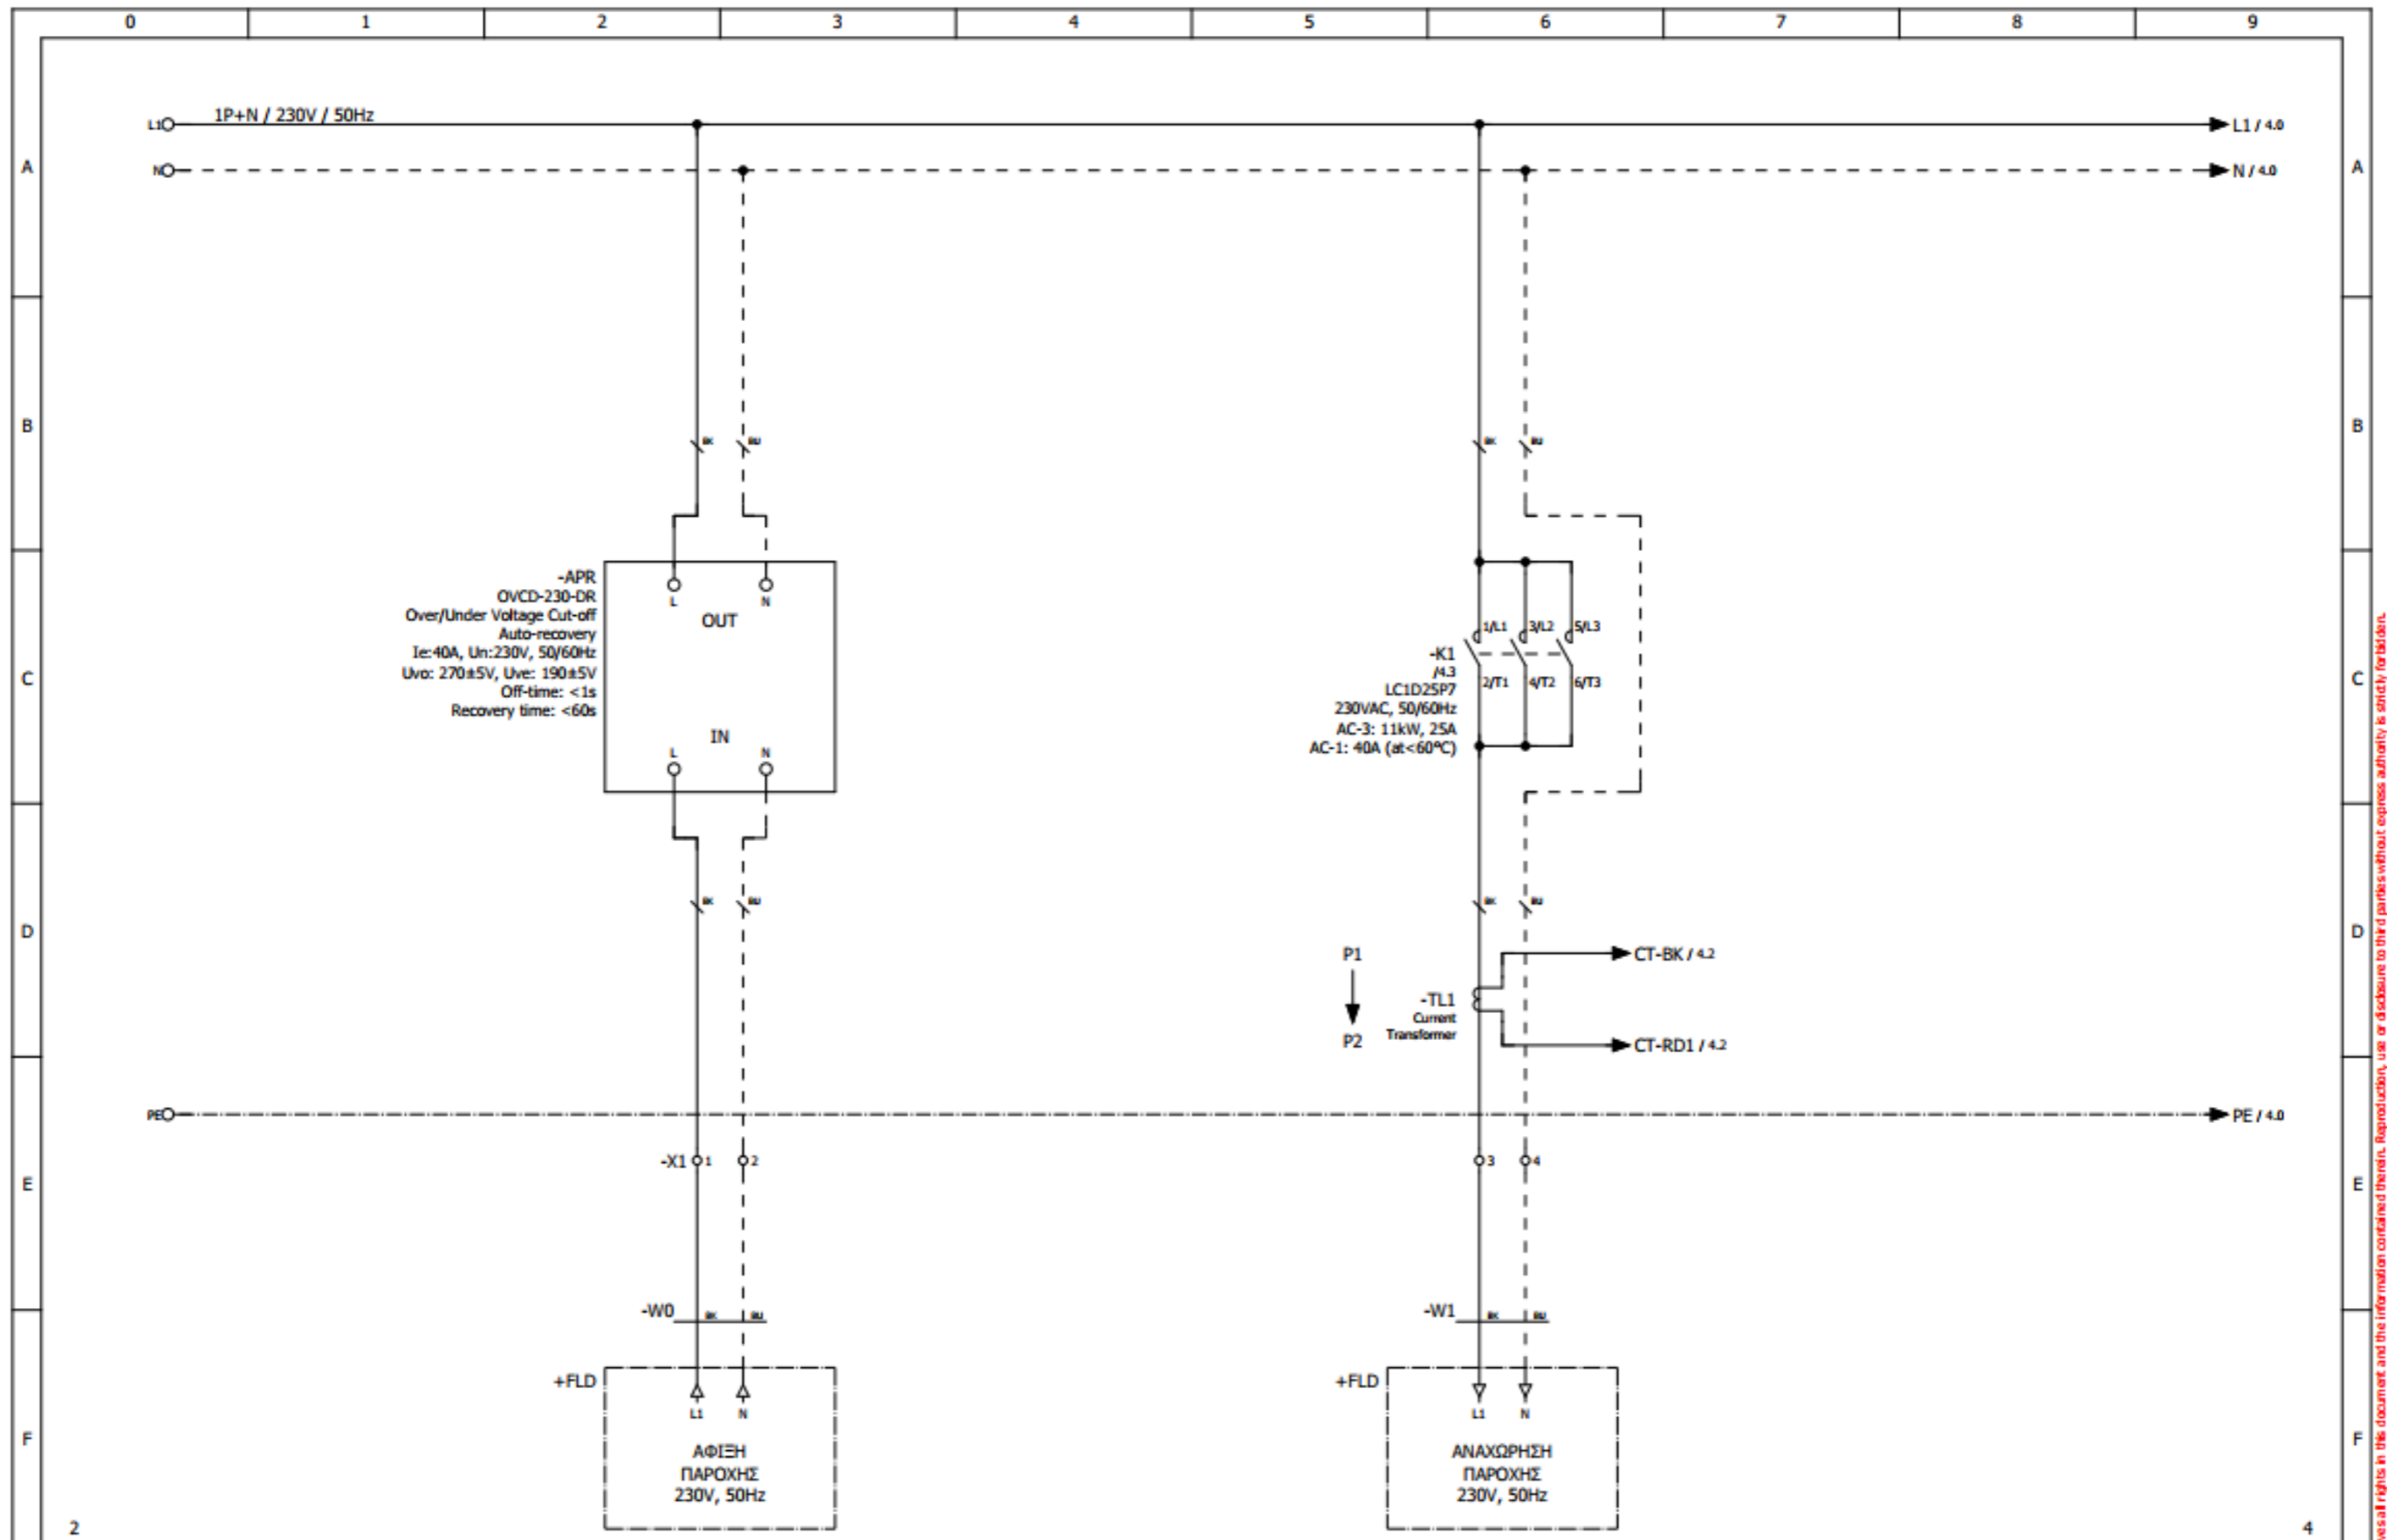

ΑΡΙΘΜΟΣ Φ.Ο.Π	1078
ΑΡΙΘΜΟΣ ΦΩΤΙΣΤΙΚΩΝ	
ΑΡΙΘΜΟΣ ΠΑΡΟΧΗΣ	
ΣΕΙΡΙΑΚΟΣ ΑΡΙΘΜΟΣ	102.408.001105
ΤΟΠΟΘΕΣΙΑ	<u>Χάρτης</u>

		Designed		Customer: BI AUTOMATIONS Project:	Page description: ΕΙΣΟΔΟΣ - ΕΞΟΔΟΣ ΠΑΡΟΧΗΣ	Panel:		Function: *	
		Checked				Panel serial number: ---		Location: +	
		Approved				Doc No: ---		Structure: 8.	
Revision	Date	Description		Date	29/2/2024	Order No: ---		Page: 3	
						Contract No: ---		Sheet / Out of: 3 / 4	

All rights reserved. Reproduction, use or disclosure to third parties without express authority is strictly forbidden.

3		Designed		Customer: BI AUTOMATIONS Project:	Page description: ΒΟΗΘΗΤΙΚΟ ΚΥΚΛΩΜΑ	Panel:	Function: =
		Checked				Panel serial number: ---	Location: +
		Approved				Doc No: ---	Structure: &
Revision	Date	Description	Date	29/2/2024		Order No: ---	Page: 4
						Contract No: ---	Sheet / Out of: 4 / 4