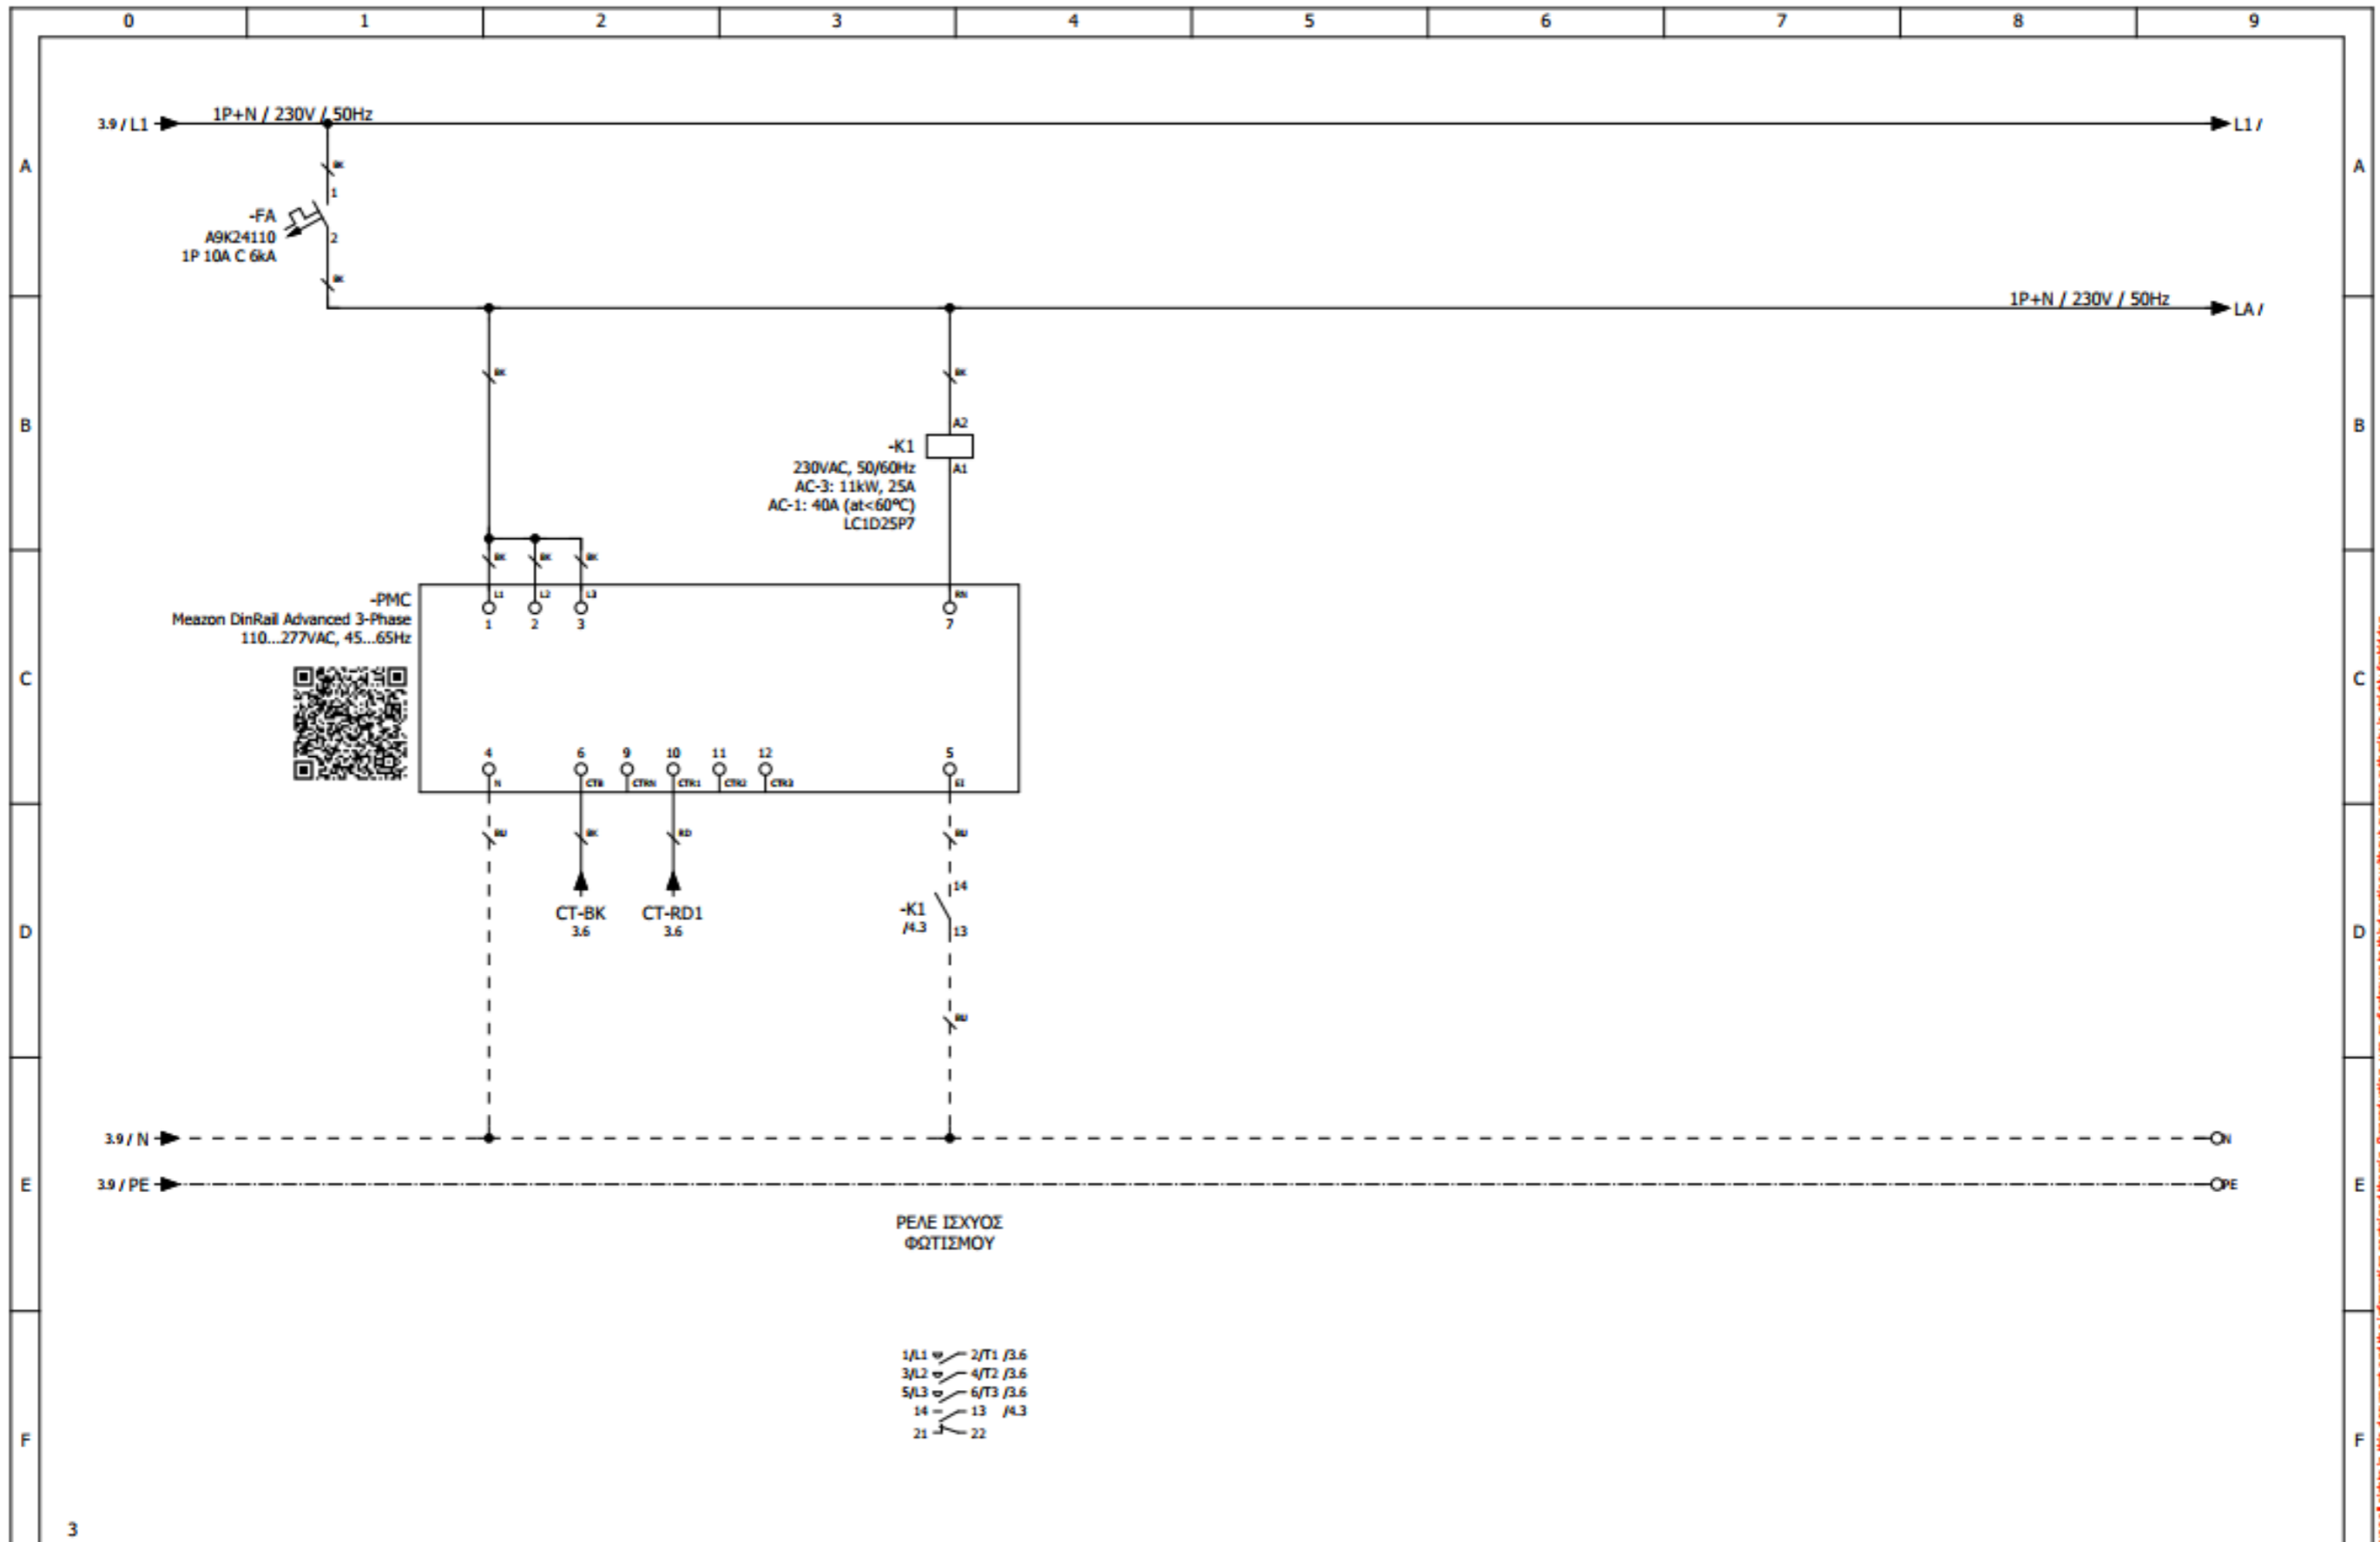

ΑΡΙΘΜΟΣ Φ.Ο.Π	1075
ΑΡΙΘΜΟΣ ΦΩΤΙΣΤΙΚΩΝ	
ΑΡΙΘΜΟΣ ΠΑΡΟΧΗΣ	
ΣΕΙΡΙΑΚΟΣ ΑΡΙΘΜΟΣ	102.408.001119
ΤΟΠΟΘΕΣΙΑ	<u>Χάρτης</u>

		Designed		Customer: BI AUTOMATIONS Project:	Page description: ΕΙΣΟΔΟΣ - ΕΞΟΔΟΣ ΠΑΡΟΧΗΣ	Panel:		Function: *	
		Checked				Panel serial number: ---		Location: +	
		Approved				Doc No: ---		Structure: B	
Revision	Date	Description	Date	29/2/2024			Order No: ---	Page: 3	
							Contract No: ---	Sheet / Out of: 3 / 4	

All rights reserved. Reproduction, use or disclosure to third parties without express authority is strictly forbidden.

3		Designed		Customer: BI AUTOMATIONS Project:	Page description: ΒΟΗΘΗΤΙΚΟ ΚΥΚΛΩΜΑ	Panel: Panel serial number: --- Doc No: --- Order No: --- Contract No: ---	Function: = Location: + Structure: & Page: 4 Sheet / Out of: 4 / 4
		Checked					
		Approved					
Revision	Date	Description	Date	29/2/2024			