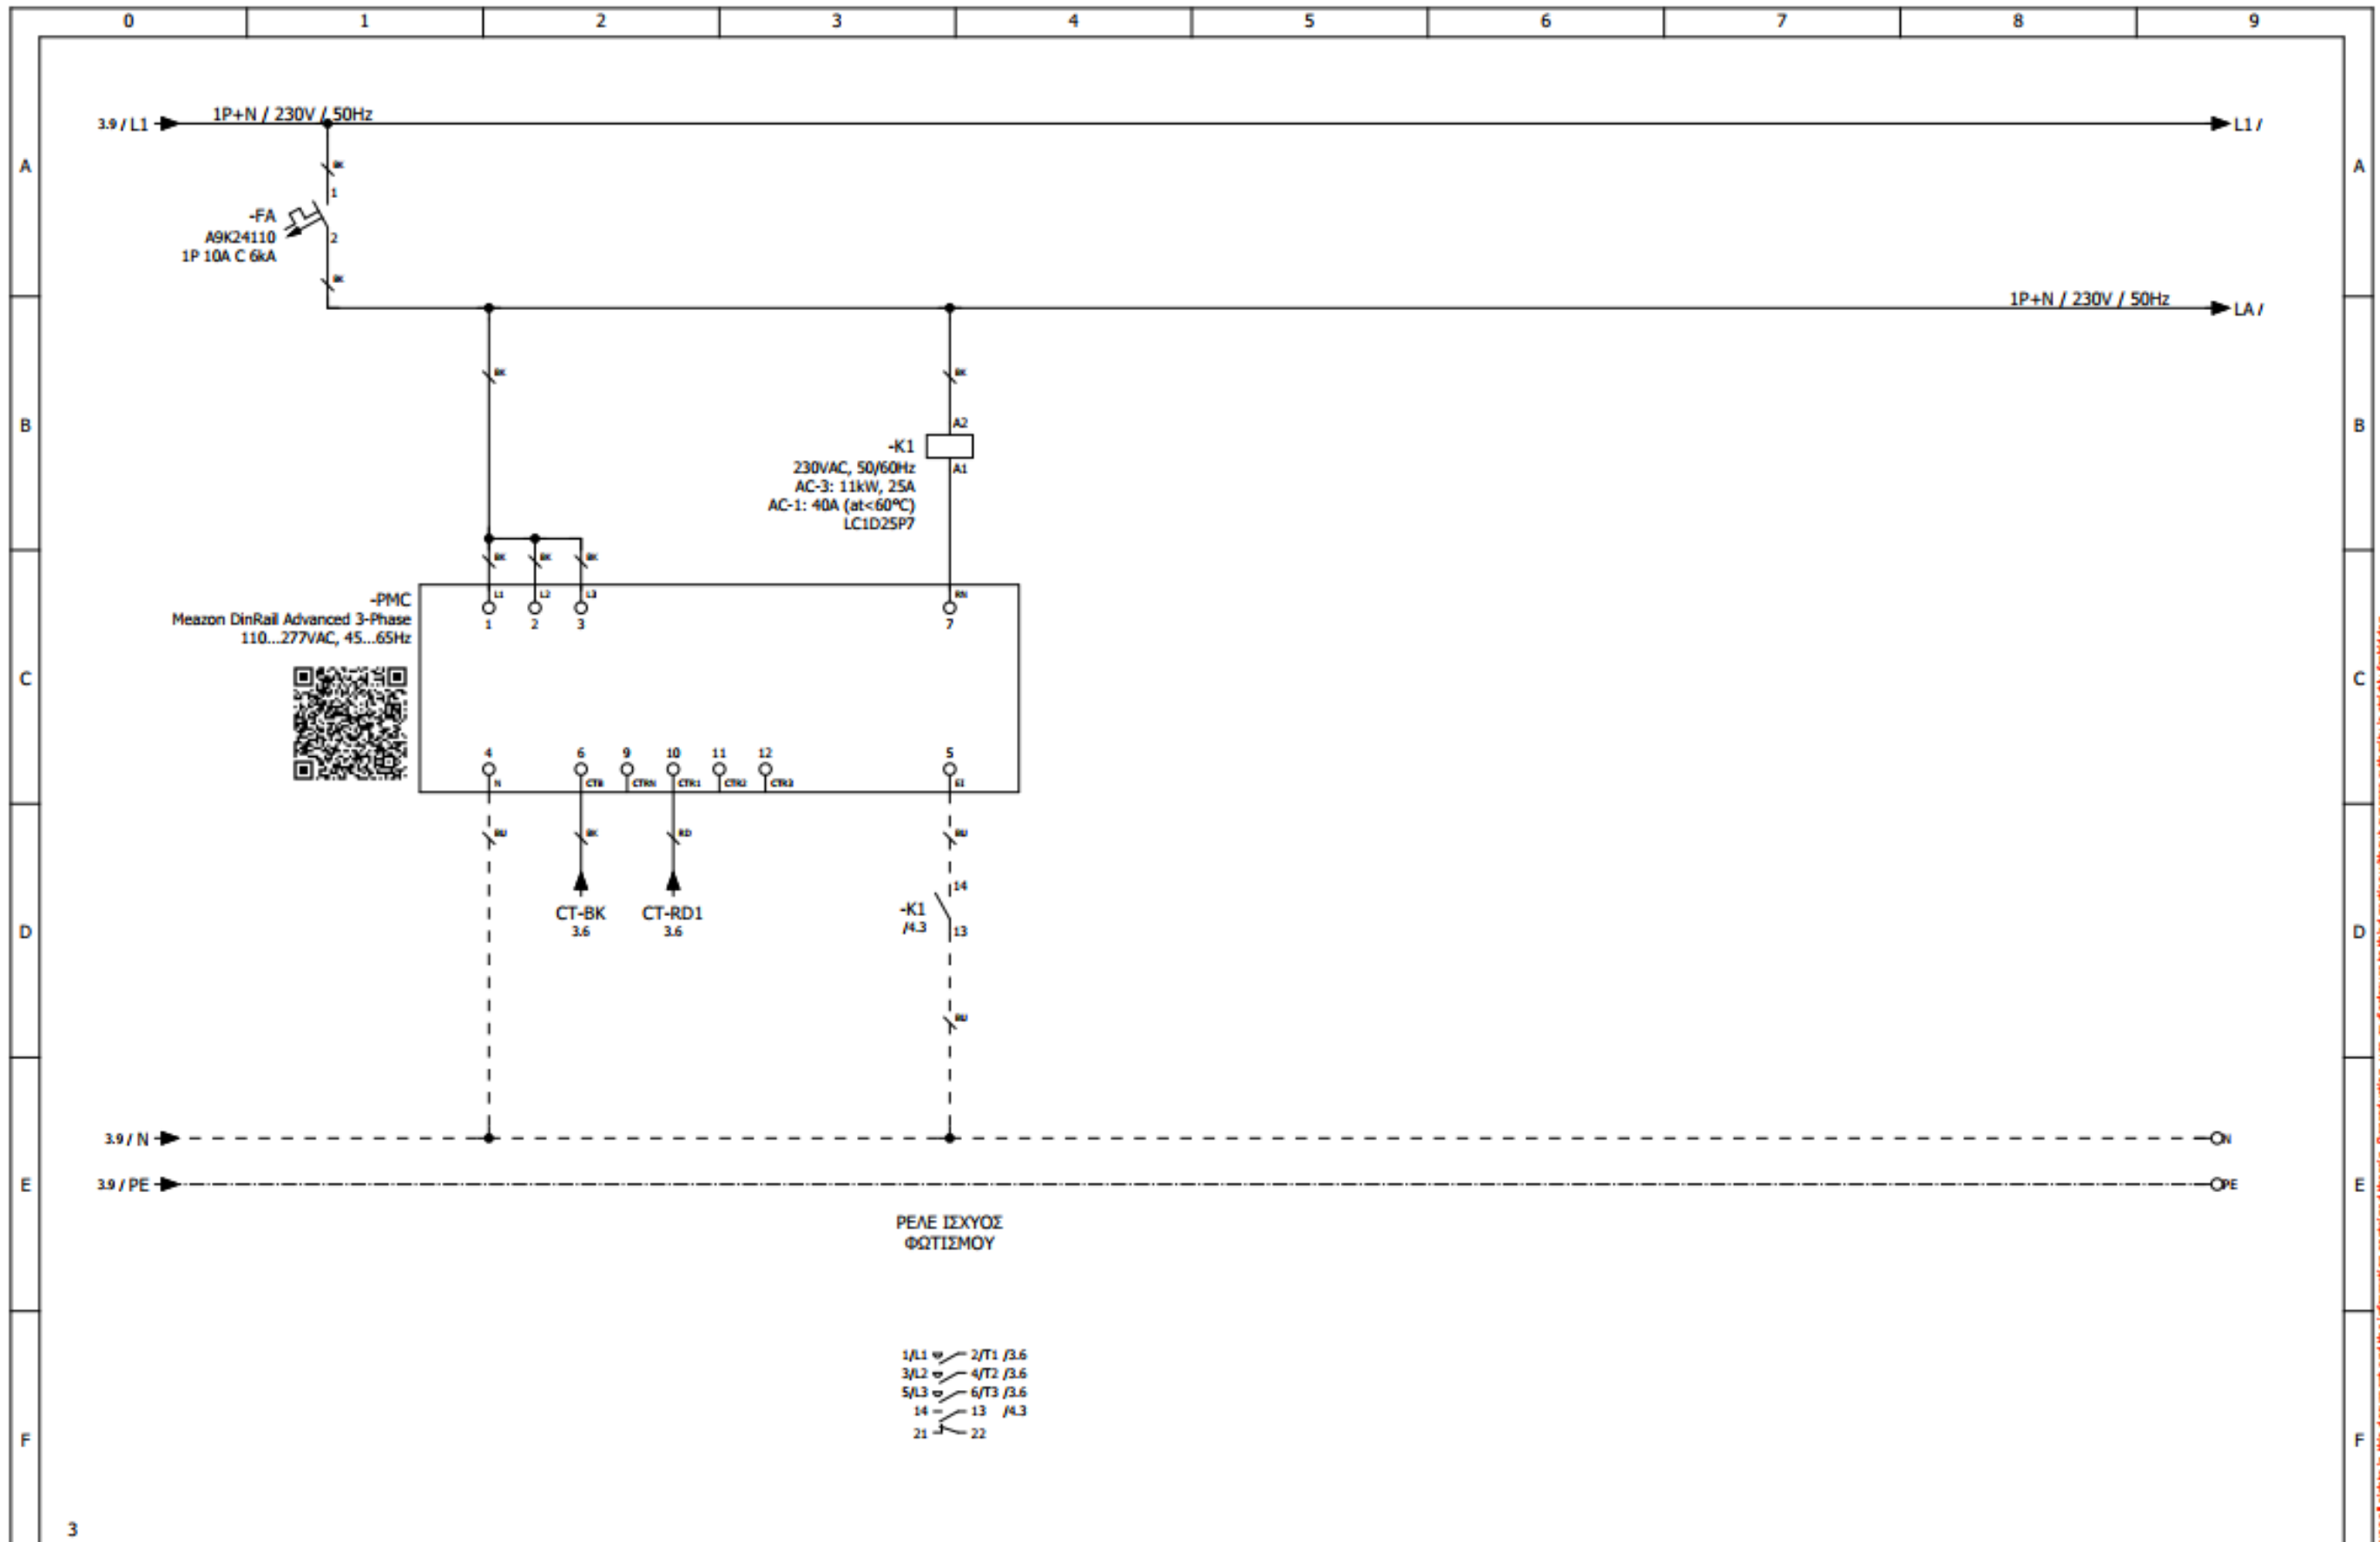

ΑΡΙΘΜΟΣ Φ.Ο.Π	1027
ΑΡΙΘΜΟΣ ΦΩΤΙΣΤΙΚΩΝ	
ΑΡΙΘΜΟΣ ΠΑΡΟΧΗΣ	
ΣΕΙΡΙΑΚΟΣ ΑΡΙΘΜΟΣ	102.408.001015
ΤΟΠΟΘΕΣΙΑ	<u>Χάρτης</u>

		Designed		Customer: BI AUTOMATIONS Project:	Page description: ΕΙΣΟΔΟΣ - ΕΞΟΔΟΣ ΠΑΡΟΧΗΣ	Panel:		Function: *	
		Checked				Panel serial number: ---		Location: +	
		Approved				Doc No: ---		Structure: 8.	
Revision	Date	Description	Date	29/2/2024			Order No: ---	Page: 3	
							Contract No: ---	Sheet / Out of: 3 / 4	

All rights reserved. Reproduction, use or disclosure to third parties without express authority is strictly forbidden.

ΠΕΛΕ ΙΣΧΥΟΣ  
ΦΩΤΙΣΜΟΥ

- 1/L1 ↔ 2/T1 /3.6
- 3/L2 ↔ 4/T2 /3.6
- 5/L3 ↔ 6/T3 /3.6
- 14 ↔ 13 /4.3
- 21 ↔ 22

3		Designed		Customer: BI AUTOMATIONS Project:	Page description: ΒΟΗΘΗΤΙΚΟ ΚΥΚΛΩΜΑ	Panel:	Function: =
		Checked				Panel serial number: ---	Location: +
		Approved				Doc No: ---	Structure: &
Revision	Date	Description	Date	29/2/2024		Order No: ---	Page: 4
						Contract No: ---	Sheet / Out of: 4 / 4