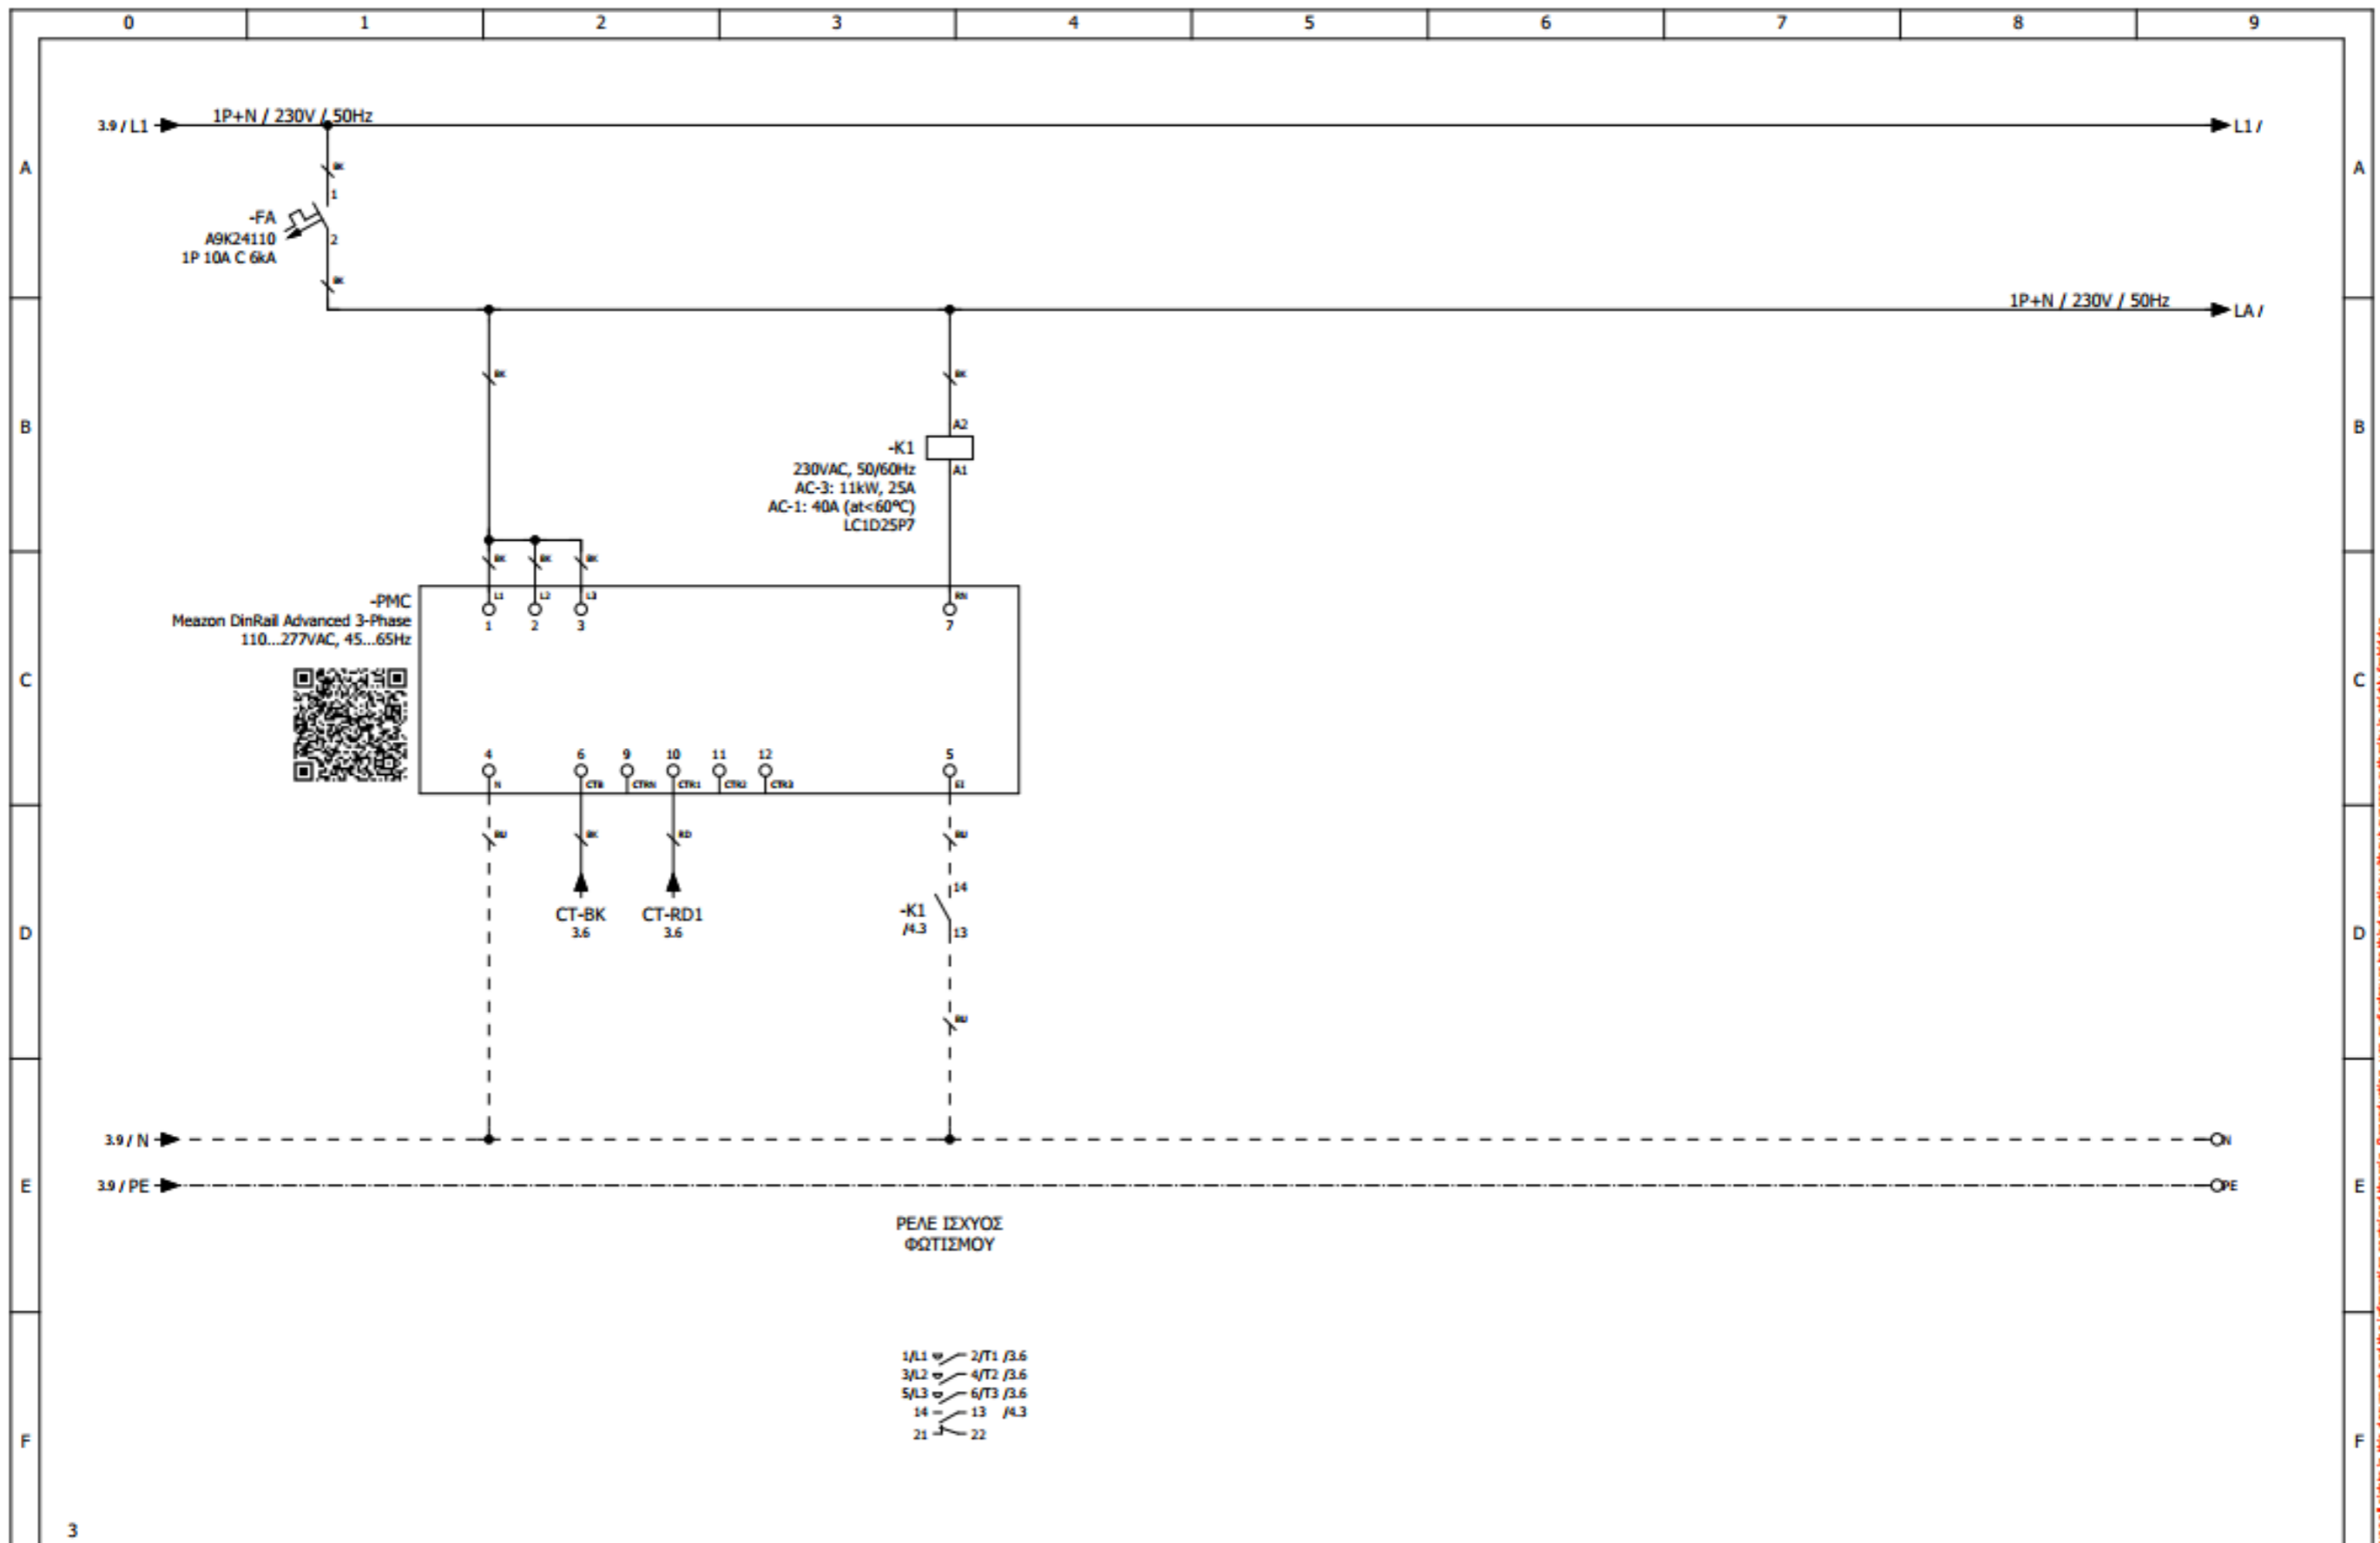

ΑΡΙΘΜΟΣ Φ.Ο.Π	1015
ΑΡΙΘΜΟΣ ΦΩΤΙΣΤΙΚΩΝ	
ΑΡΙΘΜΟΣ ΠΑΡΟΧΗΣ	
ΣΕΙΡΙΑΚΟΣ ΑΡΙΘΜΟΣ	102.408.000998
ΤΟΠΟΘΕΣΙΑ	<u>Χάρτης</u>

		Designed		Customer: BI AUTOMATIONS Project:	Page description: ΕΙΣΟΔΟΣ - ΕΞΟΔΟΣ ΠΑΡΟΧΗΣ	Panel:		Function: *	
		Checked				Panel serial number: ---		Location: +	
		Approved				Doc No: ---		Structure: 8.	
Revision	Date	Description	Date	29/2/2024			Order No: ---	Page: 3	
							Contract No: ---	Sheet / Out of: 3 / 4	

3		Designed		Customer: BI AUTOMATIONS Project:	Page description: ΒΟΗΘΗΤΙΚΟ ΚΥΚΛΩΜΑ	Panel:	Function: =
		Checked				Panel serial number: ---	Location: +
		Approved				Doc No: ---	Structure: &
Revision	Date	Description	Date	29/2/2024		Order No: ---	Page: 4
						Contract No: ---	Sheet / Out of: 4 / 4