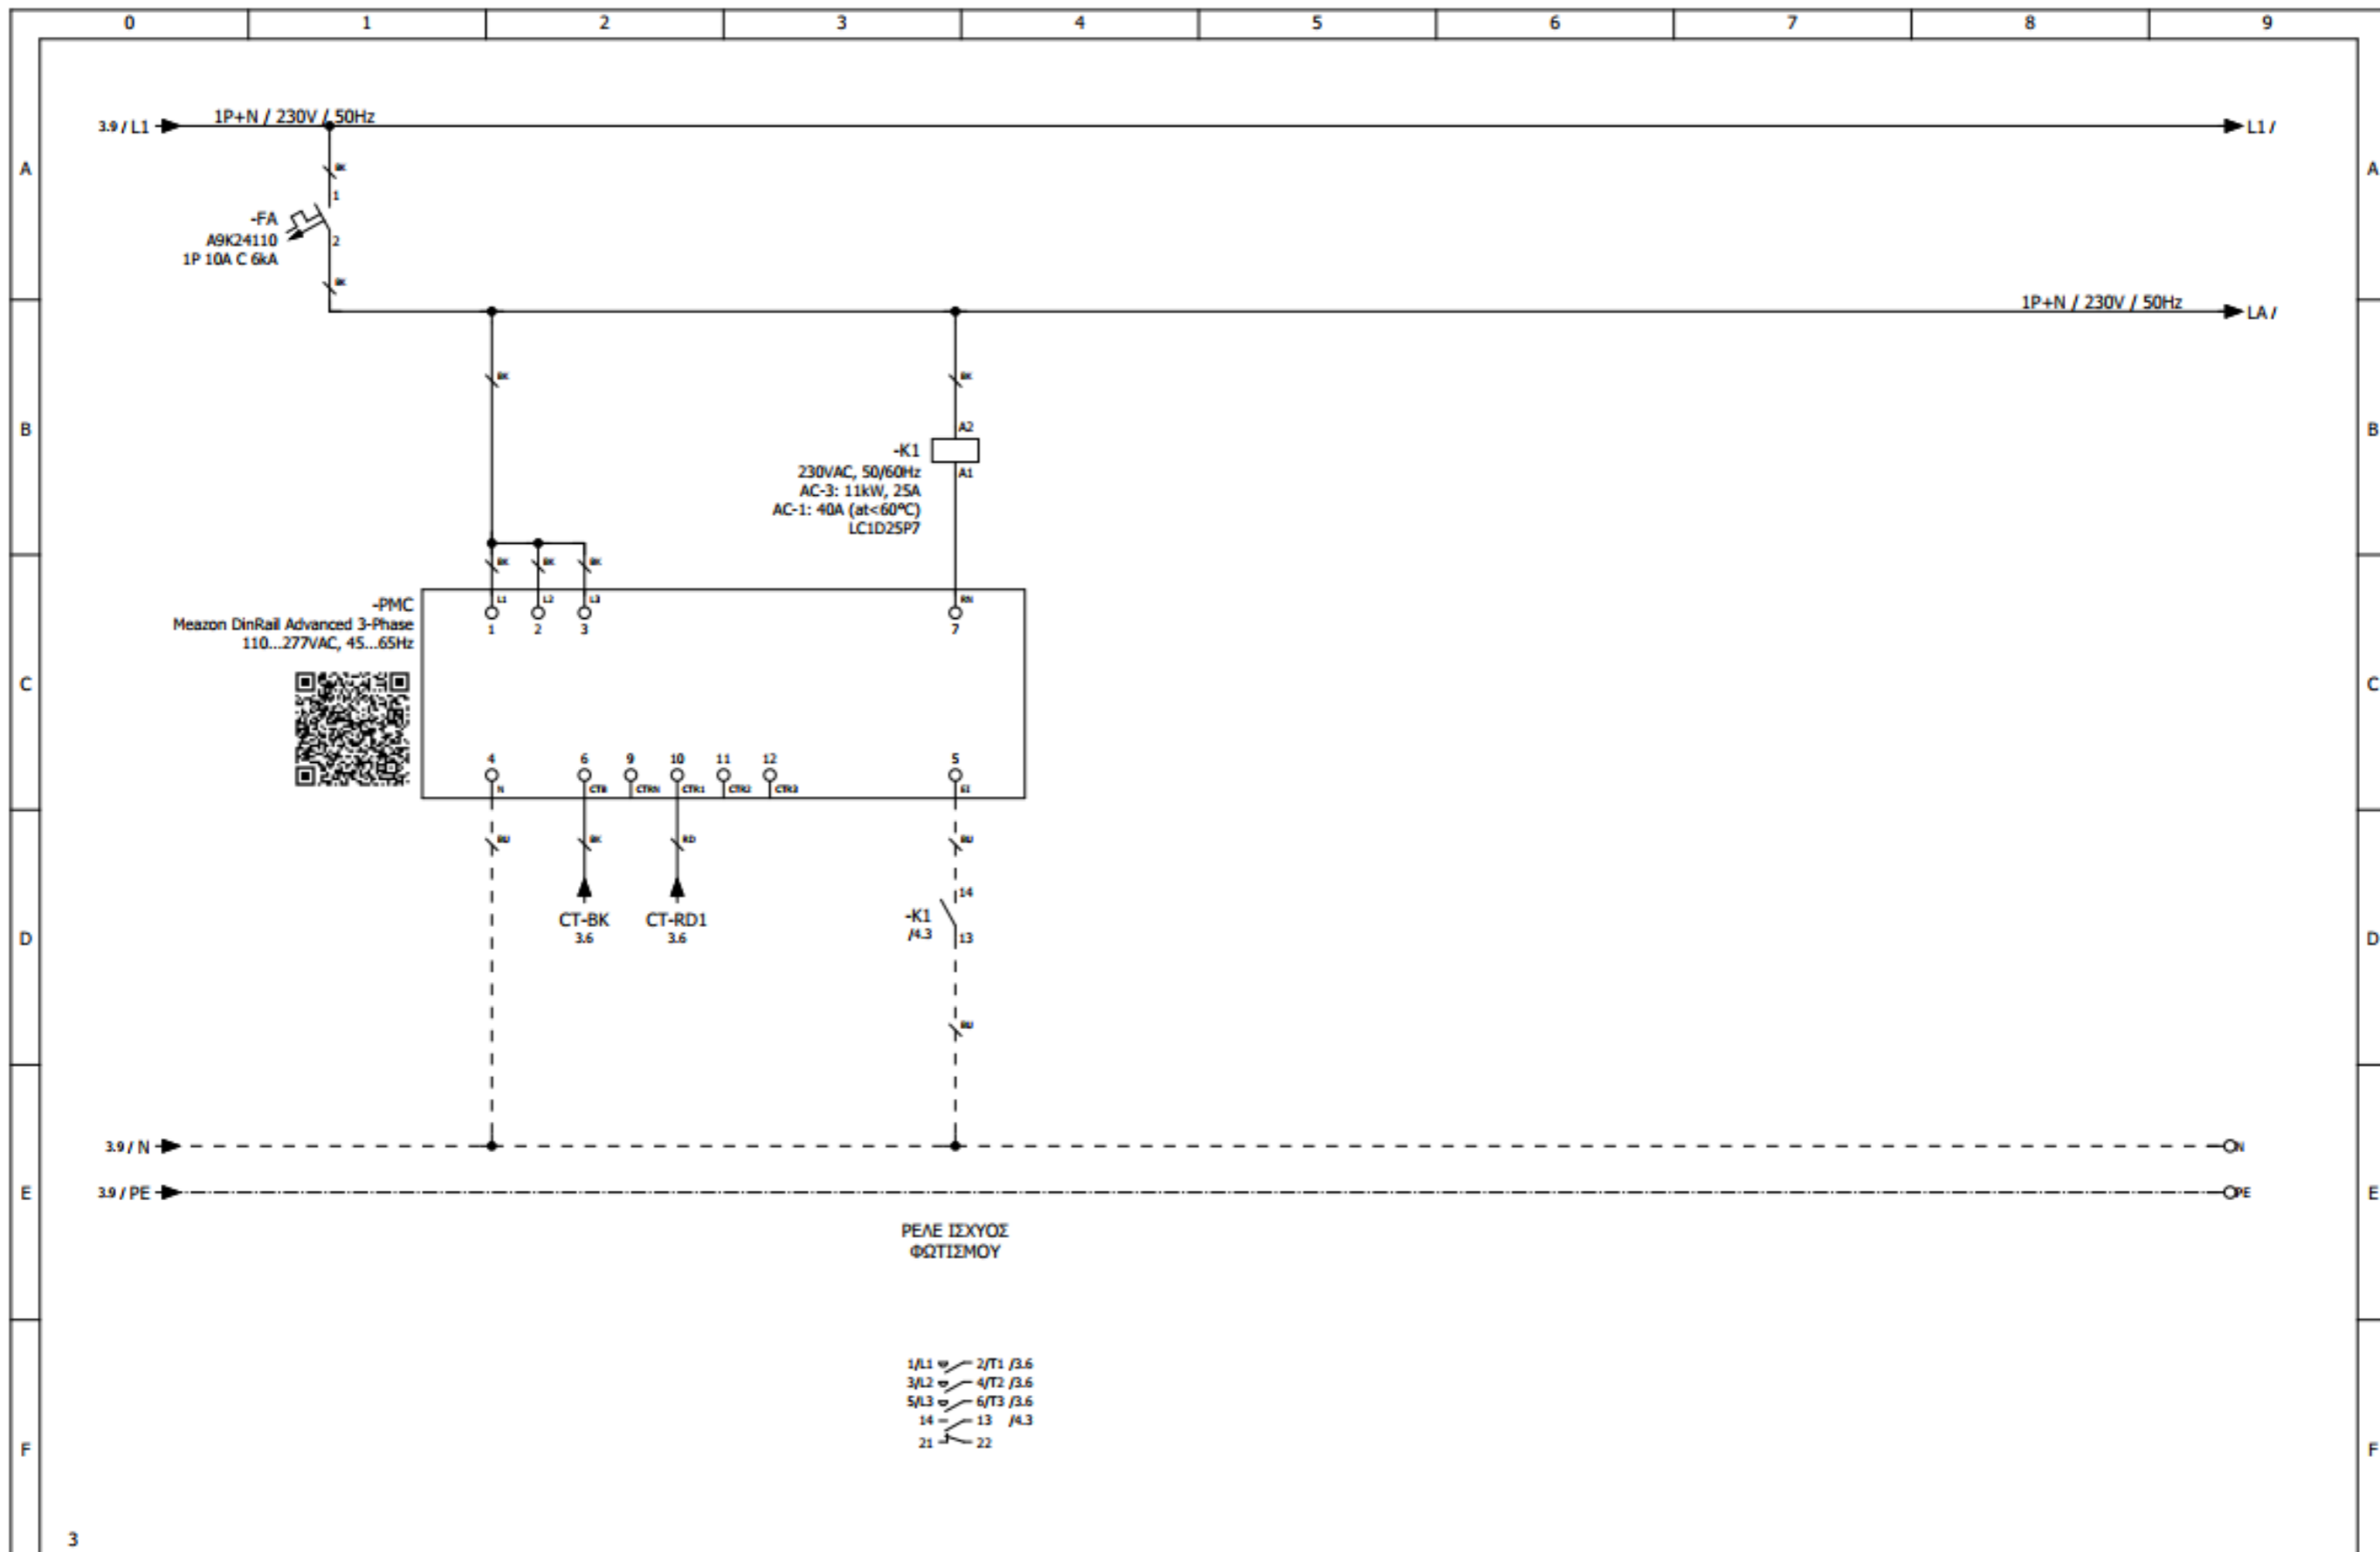

ΑΡΙΘΜΟΣ Φ.Ο.Π	1014
ΑΡΙΘΜΟΣ ΦΩΤΙΣΤΙΚΩΝ	
ΑΡΙΘΜΟΣ ΠΑΡΟΧΗΣ	
ΣΕΙΡΙΑΚΟΣ ΑΡΙΘΜΟΣ	102.408.000961
ΤΟΠΟΘΕΣΙΑ	<u>Χάρτης</u>

		Designed		Customer: BI AUTOMATIONS Project:	Page description: ΕΙΣΟΔΟΣ - ΕΞΟΔΟΣ ΠΑΡΟΧΗΣ	Panel:		Function: *	
		Checked				Panel serial number: ---		Location: +	
		Approved				Doc No: ---		Structure: 8.	
Revision	Date	Description	Date	29/2/2024			Order No: ---	Page: 3	
							Contract No: ---	Sheet / Out of: 3 / 4	

3		Designed		Customer: BI AUTOMATIONS Project:	Page description: ΒΟΗΘΗΤΙΚΟ ΚΥΚΛΩΜΑ	Panel:	Function: =
		Checked				Panel serial number: ---	Location: +
		Approved				Doc No: ---	Structure: &
Revision	Date	Description	Date	29/2/2024		Order No: ---	Page: 4
						Contract No: ---	Sheet / Out of: 4 / 4