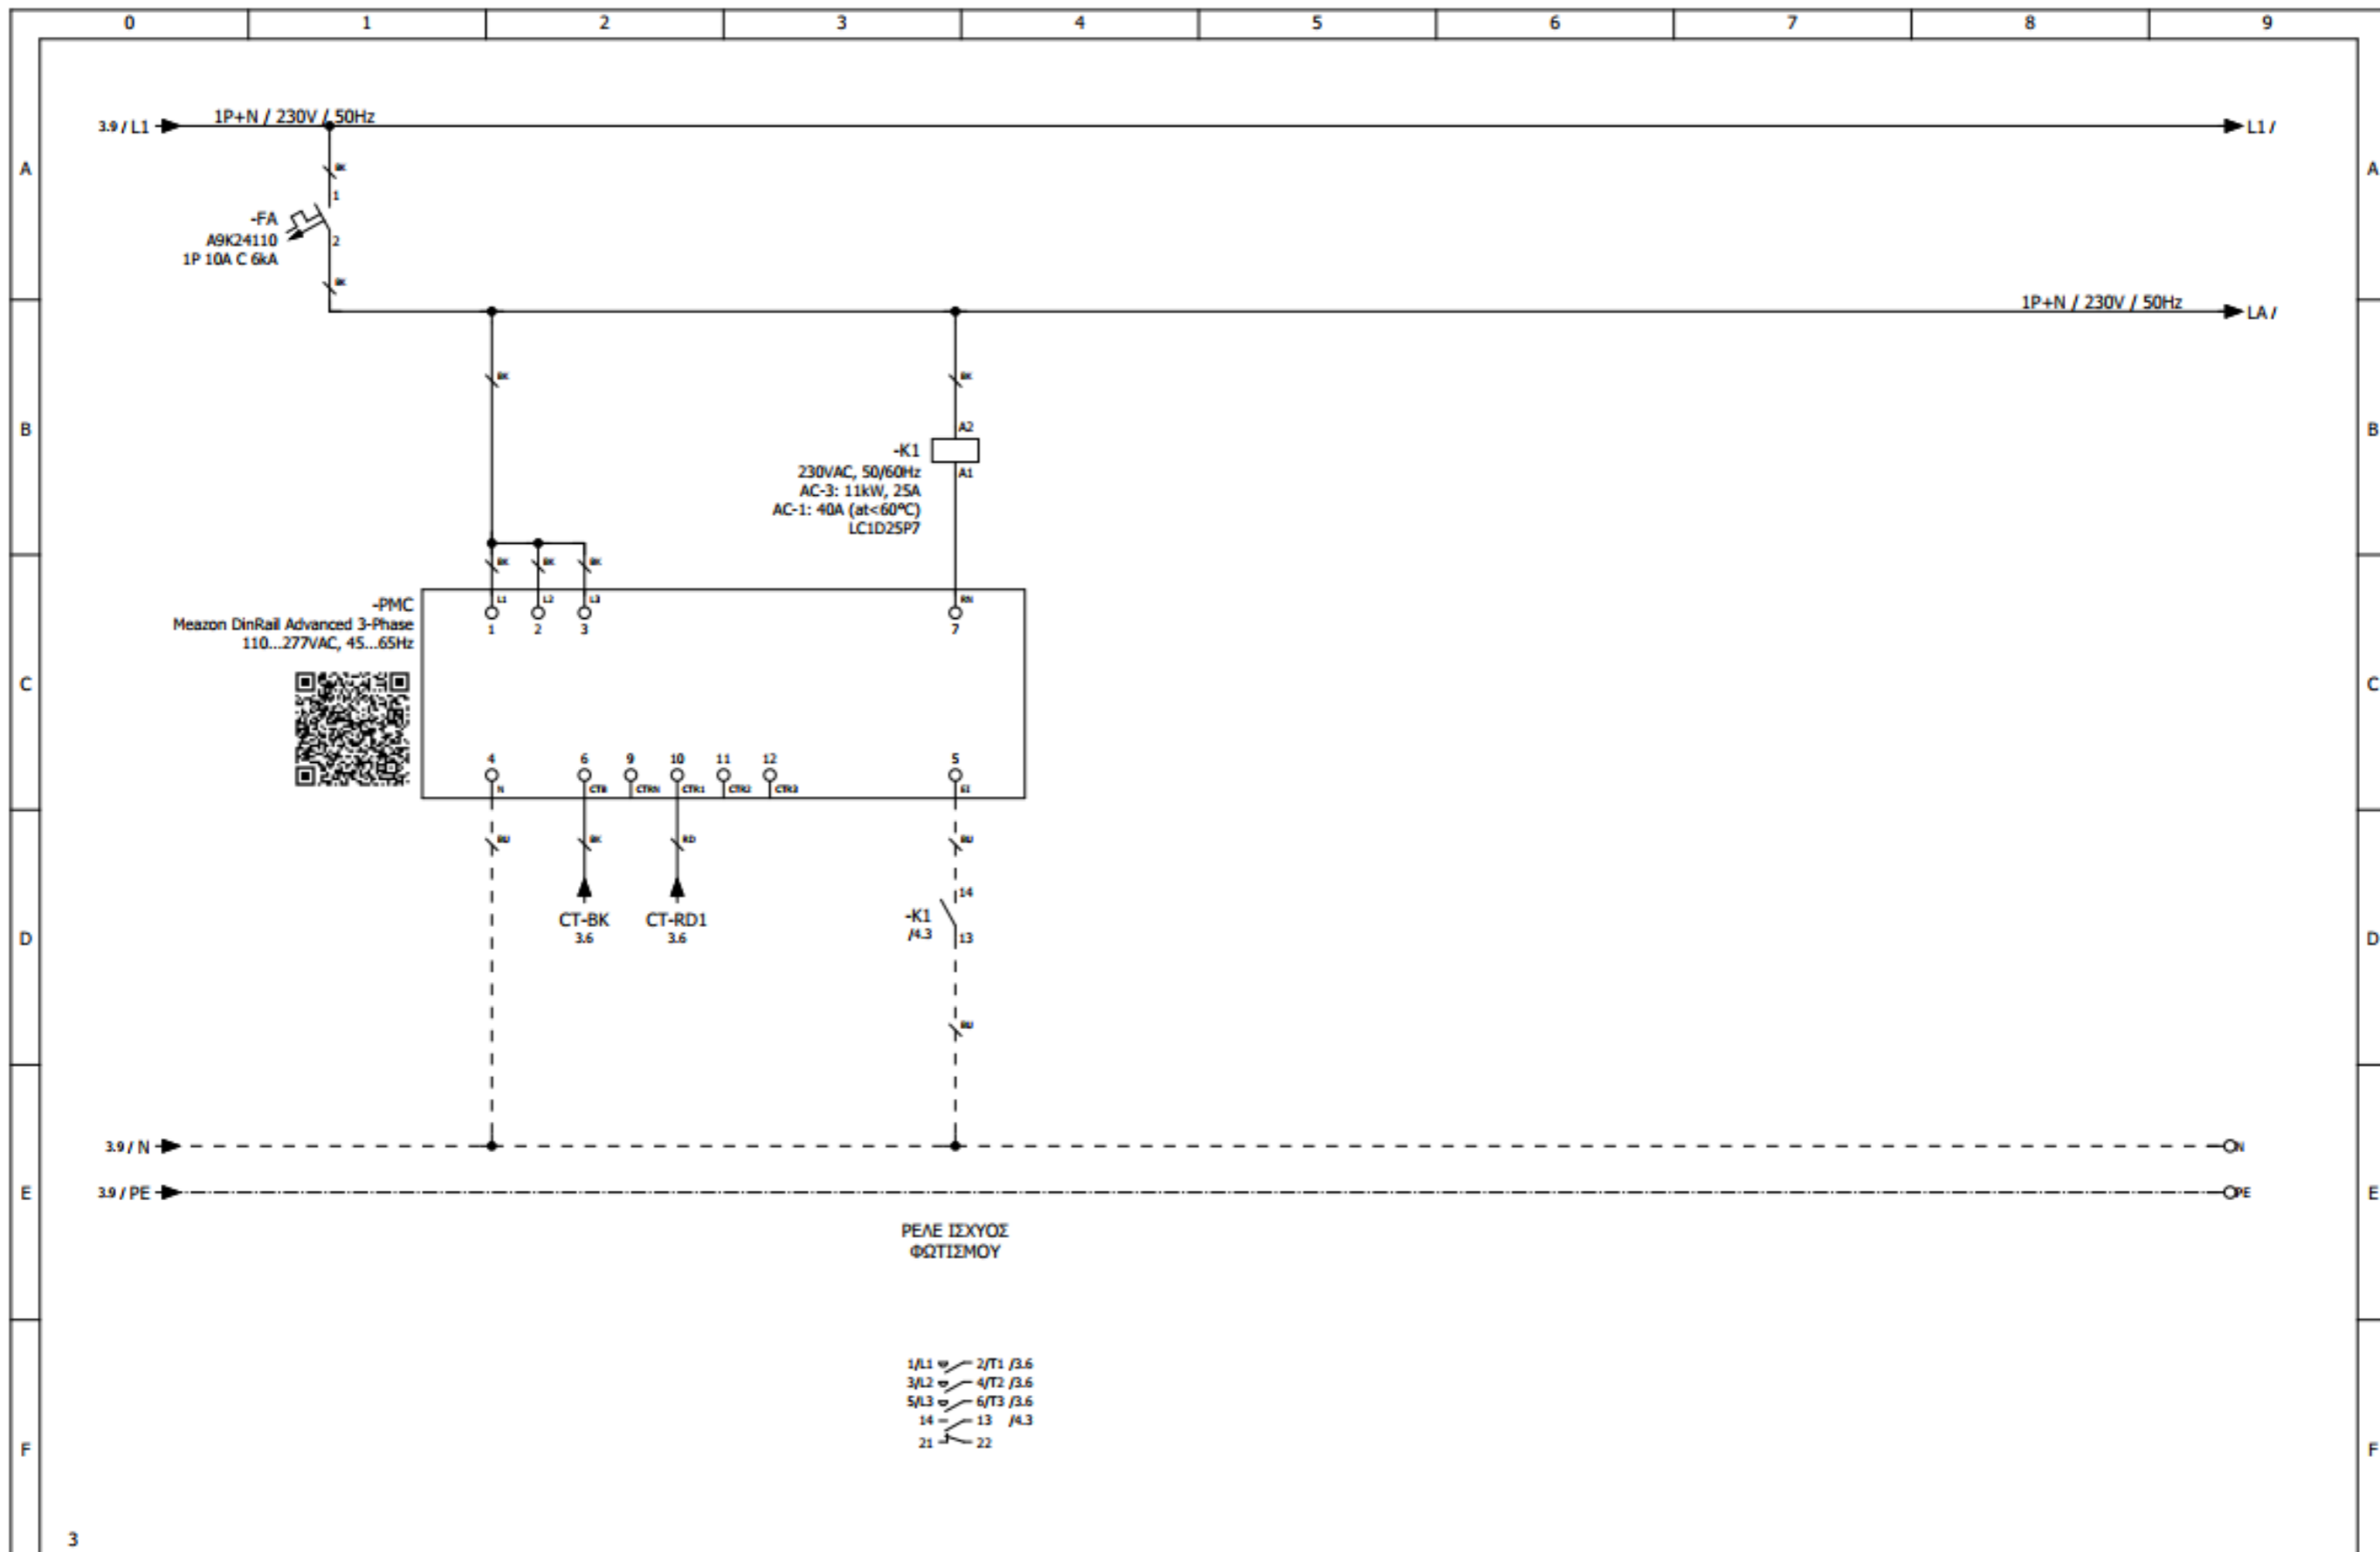

ΑΡΙΘΜΟΣ Φ.Ο.Π	1009
ΑΡΙΘΜΟΣ ΦΩΤΙΣΤΙΚΩΝ	
ΑΡΙΘΜΟΣ ΠΑΡΟΧΗΣ	
ΣΕΙΡΙΑΚΟΣ ΑΡΙΘΜΟΣ	102.408.001009
ΤΟΠΟΘΕΣΙΑ	<u>Χάρτης</u>

		Designed		Customer: BI AUTOMATIONS Project:	Page description: ΕΙΣΟΔΟΣ - ΕΞΟΔΟΣ ΠΑΡΟΧΗΣ	Panel:		Function: *	
		Checked				Panel serial number: ---		Location: +	
		Approved				Doc No: ---		Structure: 8.	
Revision	Date	Description	Date	29/2/2024		Order No: ---	Page: 3		
						Contract No: ---	Sheet / Out of: 3 / 4		

3		Designed		Customer: BI AUTOMATIONS Project:	Page description: ΒΟΗΘΗΤΙΚΟ ΚΥΚΛΩΜΑ	Panel:	Function: =
		Checked				Panel serial number: ---	Location: +
		Approved				Doc No: ---	Structure: &
Revision	Date	Description	Date	29/2/2024		Order No: ---	Page: 4
						Contract No: ---	Sheet / Out of: 4 / 4